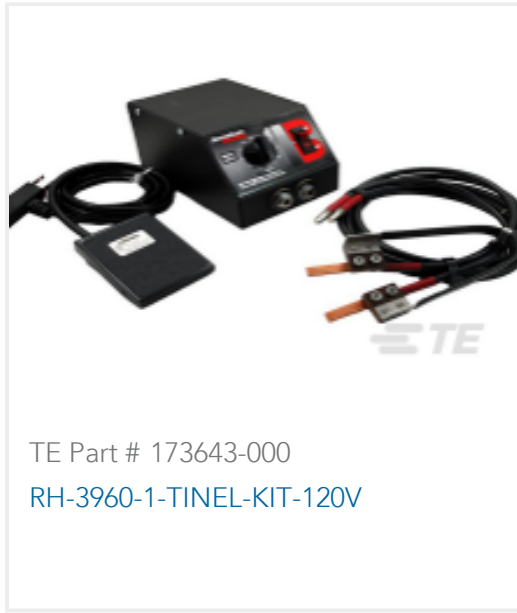

Also in the Series | RAYCHEM TXR

Documents

Datasheets & Catalog Pages

[TXR Swept Elbow Backshells](#)

English