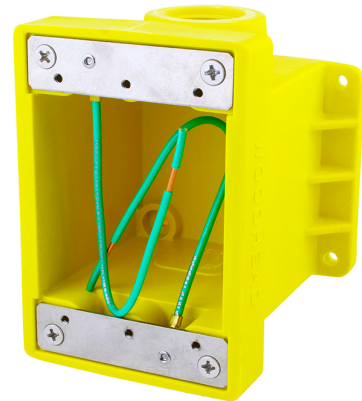

Part Number : [1301280116](#)

Product Description : Woodhead FD Yellow Glass-Filled Polyester Box, Corrosion - resistant (2) 19.05mm (.750") Threaded Knock-out Openings

Series Number : 130128

Status : Active

Product Category : Power Distribution

Engineering Number : 453CR

Documents & Resources

Drawings

[1301280116_sd.pdf](#)

Product Environment Compliance

Compliance

GADSL/IMDS	Not Relevant
China RoHS	Not Reviewed per SJ/T 11365-2006
EU ELV	Not Relevant
Low-Halogen Status	Not Reviewed per IEC 61249-2-21
REACH SVHC	Not Reviewed per D(2024)6225-DC (07 Nov 2024)
EU RoHS	Not Reviewed per EU 2015/863

Multiple Part Product Compliance Statements

- Eu RoHS
- REACH SVHC
- Low-Halogen

Multiple Part Industry Compliance Documents

- IPC 1752A Class C
- IPC 1752A Class D
- Molex Product Compliance Declaration
- IEC-62474