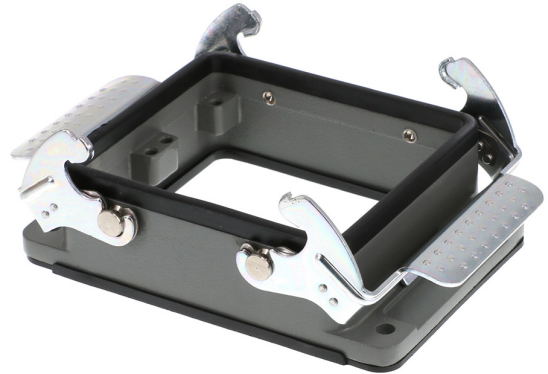

Part Number : [936014369](#)

Product Description : GWconnect STD - Standard, Double Lever Bulkhead Mount Housing, Die-cast Aluminum, with 2 Levers, with Gasket, Size 32B «77x62», Grey

Series Number : 93601

Status : Active

Product Category : Heavy-Duty Connectors

Engineering Number : 7832.6415.0

Product Environment Compliance

Compliance

GADSL/IMDS	Not Relevant
China RoHS	
EU ELV	Not Relevant
Low-Halogen Status	Low-Halogen per IEC 61249-2-21
REACH SVHC	Not Contained per D(2024)6225-DC (07 Nov 2024)
EU RoHS	Compliant per EU 2015/863

EU RoHS Certificate of Compliance

Part Details

General

Status	Active
Category	Heavy-Duty Connectors
Series	93601
Description	GWconnect STD - Standard, Double Lever Bulkhead Mount Housing, Die-cast Aluminum, with 2 Levers, with Gasket, Size 32B «77x62», Grey
Component Type	Double Lever Bulkhead Housing
IP Rating	IP66
Product Name	GWconnect
Standard	ANSI/UL 50, ANSI/UL 50 E, CSA C22.2 No.94-1-2, EN 61984
Type	STD
UPC	887191894652

Agency

CSA	256883
UL	E249674

Electrical

Voltage - Maximum	500V
-------------------	------

Physical

Component Size	32B «77X62»
Housing Coating	Polyester Powder
Housing Color	Grey RAL 7037
Lock to Mating Part	Yes
Material - Gasket	NBR
Material - Housing	Die-cast Aluminum
Material - Lever	Galvanized Steel
Mounting Style	Bulkhead
Net Weight	236.000/g
Number of Levers	2
Packaging Type	Bag