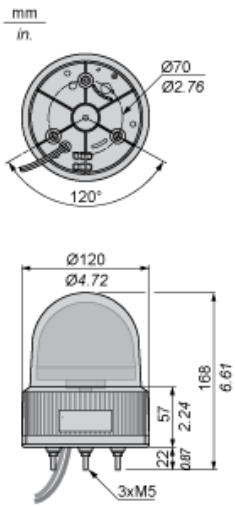

Product availability: Non-Stock - Not normally stocked in distribution facility

Main

Range of product	Harmony XVR
Product or component type	Prewired rotating mirror beacon
Sound signalling	Without
Device short name	XVR
Mounting diameter	4.72 in (120 mm)
IP degree of protection	IP23 IEC 60529
[Us] rated supply voltage	24 V AC/DC
Light source	High luminosity LED, blue

Complementary

Material	ABS (acrylonitrile butadiene-styrene) body part AS globe
CAD overall width	4.72 in (120 mm)
CAD overall depth	4.72 in (120 mm)
Net weight	1.10 lb(US) (0.5 kg)
Marking	CE
Product mounting	By 3 M5 screws
Supply voltage limits	19...30 V DC 21.6...26.4 V AC
[Uimp] rated impulse withstand voltage	0.8 kV
Current consumption	125 mA
Flashing frequency	2.3 Hz
Clamping connection capacity	0.83 mm ²
AWG gauge	AWG 18
Cable length	15.75 in (400 mm)

Ordering and shipping details

Category	22617 - XVC TOWER LIGHTS
Discount Schedule	XV
GTIN	00785901556367
Package weight(Lbs)	0.58 kg (1.28 lb(US))
Returnability	No
Country of origin	JP

Offer Sustainability

Contractual warranty

Warranty	18 months
----------	-----------

Rotating Mirror Beacon

Dimensions

Rotating Mirror Beacon

Panel Cut-out