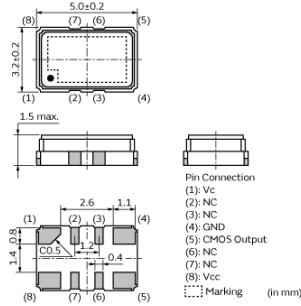

XTCLH20M000CHJA0P0

In Production RoHS REACH

Appearance & Shape

Features

Based on long experience and activity, Murata's Crystal Oscillator consists of high quality quartz crystal unit and excellent temperature compensation circuit, which are packaged with high circuit technology and high adjusting technology. They are suitable for communication equipment, business radios, GPS(GNSS) system and survey equipment.

Applications

Other Usage Industrial

Packaging Information

Packaging	Specifications	Minimum Order Quantity
P0	254mm Plastic Tape	2000

Attention

1.This datasheet is downloaded from the website of Murata Manufacturing Co., Ltd. Therefore, it's specifications are subject to change or our products in it may be discontinued without advance notice. Please check with our sales representatives or product engineers before ordering.
2.This datasheet has only typical specifications because there is no space for detailed specifications.
Therefore, please review our product specifications or consult the approval sheet for product specifications before ordering.

XTCLH20M000CHJA0P0

Specifications

Shape	SMD
Frequency	20.0000MHz
Operating Temperature Range	-40°C to 85°C
Supply Voltage	+3.3±5% (Vcc)
Current Consumption(max.)	3mA
Output Voltage	Hi : 90%Vcc min. Lo : 10%Vcc max.
Load Impedance/Capacitance	15pF±10%
Output	CMOS
Frequency Shift by Temperature	±0.28ppmmax.
Frequency Aging	±0.5ppmmax./year
Frequency Tolerance	±0.5ppmmax. (25±3°C)
Frequency Controlled Range	±3ppm min. to ±6ppm max.