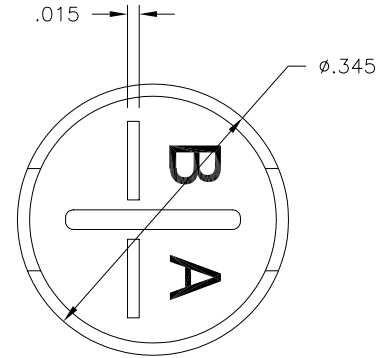

Actual Size

LTR	REVISION	DATE	APPD
-	RELEASED	11-21-96	

LED[®]
LEDTRONICS,™ INC.
 4009 PACIFIC COAST HWY
 TORRANCE, CA 90505

-PROPRIETARY-
 This document contains Proprietary information of LEDTRONICS,™ INC. It may not be copied, used or disclosed for any purpose without the prior express written consent of LEDTRONICS,™ INC.

.XXX ± .010 TOLERANCE PER ANSI-Y14.5
 .XX ± .025 (UNLESS OTHERWISE STATED)
 ANGLES ± 0°,30'
 FRACT. ± 1/32

TITLE				
HOLDER WSF290				
DWG NO	SCALE	SHEET	DATE	
CMHD0043	4:1	1 OF 1	11-21-96	
CODE IDENT NO.	DWG BY	CHK BY	QC	CUSTOMER
8Z410	DCT	PL		GENERIC