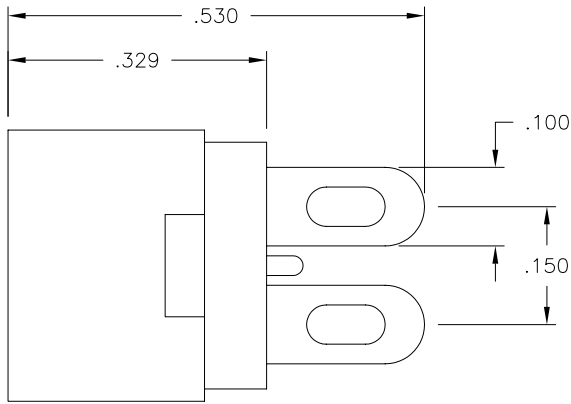

Actual Size

LTR	REVISION	DATE	APPD
-	RELEASED	11-21-96	

LED[®]
LEDTRONICS,™ INC.
 4009 PACIFIC COAST HWY
 TORRANCE, CA 90505

-PROPRIETARY-
 This document contains Proprietary information of LEDTRONICS,™ INC. It may not be copied, used or disclosed for any purpose without the prior express written consent of LEDTRONICS,™ INC.

.XXX ± .010 TOLERANCE PER ANSI-Y14.5
 .XX ± .025 (UNLESS OTHERWISE STATED)
 ANGLES ± 0°,30'
 FRACT. ± 1/32

TITLE				
HOLDER WSF290				
DWG NO	SCALE	SHEET	DATE	
CMHD0043	4:1	1 OF 1	11-21-96	
CODE IDENT NO.	DWG BY	CHK BY	QC	CUSTOMER
8Z410	DCT	PL		GENERIC