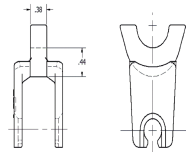

**BURNDY Catalog Number**  
**UPC Number**  
**Description**  
**Status**

W34RT  
7818100109833  
W-DIE, INDEX: 20  
Active

**Web Use**  
BURNDY Product Line

Product Description  
Die Configuration

ROHS Compatible  
CULUS

Type of Dies  
Index Number  
**Documentation**

**General**

Stainless Steel W Die, Brown,  
Index 20  
Set

**Approvals / Certifications**

Exempt  
N

**Physical**

W  
20

**For further technical assistance, please contact us**