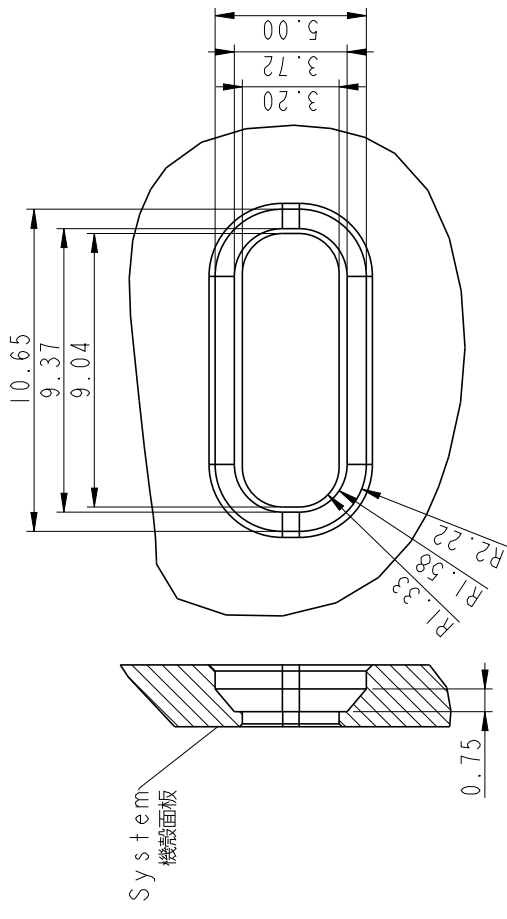

ALTW
CONFIDENTIAL
2019-05-02
R&D DEPT.

1	2	3	4	5	6	7	8
---	---	---	---	---	---	---	---

"UC-31PFFH-QF700X"

- Note:
- * IP: IP67
 - * Connecote: Thermoplastic
 - * Pin: Copper Alloy, 30u" Gold
 - * Shield: Stainless (Inner)
 - * Shield: Stainless & Nickel Plating (Out)
 - * Operating Temperature: -40°C To +85°C
 - * All specifications are in compliance with the USB Association's specifications.

Pin	Signal Name	Mating Sequence	Pin	Signal Name	Mating Sequence
A1	GND	First	B12	GND	Fir
A2	SSTXp1	Second	B11	SSRXp1	Secc
A3	SSTXn1	Second	B10	SSRXn1	Secc
A4	Vbus	First	B9	Vbus	Fir
A5	CC1	Second	B8	SBU2	Secc
A6	Dp1	Second	B7	Dn2	Secc
A7	Dn1	Second	B6	Dp2	Secc
A8	SBU1	Second	B5	CC2	Secc
A9	Vbus	First	B4	Vbus	Fir
A10	SSRXn2	Second	B3	SSTXn2	Secc
A11	SSRXp2	Second	B2	SSTXp2	Secc
A12	GND	First	B1	GND	Fir
SHELL	GND	GND	SHELL	SHELL	SHELL

△ Recommended open dimensions of case.
 Tolerance: ±0.03mm
 Mating area with sealing

組裝方式，左右方向裝配

Compression: Max 30%
 機殼面板對密封圈與縮量30%

UNIT: mm	TITLE	
TOLERANCE	USB 3.1 C TYPE JACK	
±0.5 mm	SCALE	SHEET 2 OF 3
	4:1 A4	
	REV. E	MC-REV. A.3 (CC): Inspection item

A	UNIT : mm TOLERANCE ±0.5 mm	 	TITLE USB 3.1 C TYPE JACK SCALE 4:1 SITE A4 SHEET 3 OF 3 REV. E MC-REV. A.3 (CC): Inspection item	Amphenol LTW 安費諾亮泰企業股份有限公司	ITEM NO UC-3IPFFH-QF700X CUSTOMER ALTW	DRAWN BY ALLEN CHECKED BY JANE APPROVED BY NEO	DATE 2019/05/0 DATE 2019/05/0 DATE 2019/05/0
---	-----------------------------------	--	--	-------------------------------	---	---	---