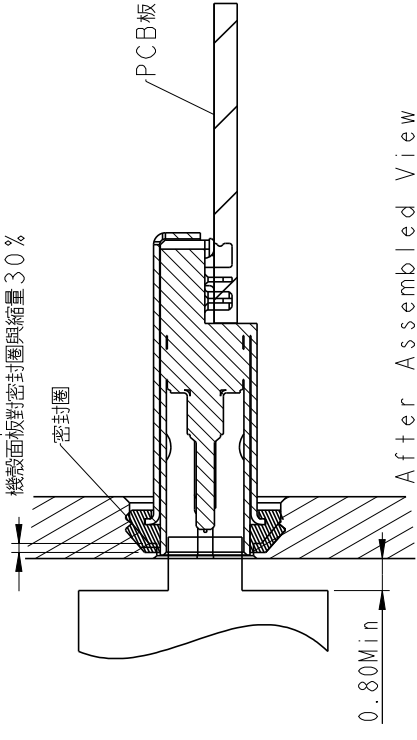

ALTW
CONFIDENTIAL
2019-05-02
R&D DEPT.

1	2	3	4	5	6	7	8
---	---	---	---	---	---	---	---

"UC-31PFFH-QF700X"

- Note:
- * IP: IP67
 - * Connecote: Thermoplastic
 - * Pin: Copper Alloy, 30u" Gold
 - * Shield: Stainless (Inner)
 - * Shield: Stainless & Nickel Plating (Out)
 - * Operating Temperature: -40°C To +85°C
 - * All specifications are in compliance with the USB Association's specifications.

Pin	Signal Name	Mating Sequence	Pin	Signal Name	Mating Sequence
A1	GND	First	B12	GND	Fir
A2	SSTXp1	Second	B11	SSRXp1	Secc
A3	SSTXn1	Second	B10	SSRXn1	Secc
A4	Vbus	First	B9	Vbus	Fir
A5	CC1	Second	B8	SBU2	Secc
A6	Dp1	Second	B7	Dn2	Secc
A7	Dn1	Second	B6	Dp2	Secc
A8	SBU1	Second	B5	CC2	Secc
A9	Vbus	First	B4	Vbus	Fir
A10	SSRXn2	Second	B3	SSTXn2	Secc
A11	SSRXp2	Second	B2	SSTXp2	Secc
A12	GND	First	B1	GND	Fir
SHELL	GND	GND	SHELL	SHELL	SHELL

△ Recommended open dimensions of case.
 Tolerance: ±0.03mm
 Mating area with sealing

組裝方式，左右方向裝配

Compression: Max 30%
 機殼面板對密封圈與縮量30%

UNIT: mm	TITLE	
TOLERANCE	USB 3.1 C TYPE JACK	
±0.5 mm	SCALE	SHEET 2 OF 3
	4:1 A4	
	REV. E	MC-REV. A.3 (CC): Inspection item

A	UNIT : mm TOLERANCE ±0.5 mm	 	TITLE USB 3.1 C TYPE JACK SCALE 4:1 SITE A4 SHEET 3 OF 3 REV. E MC-REV. A.3 (CC): Inspection item	Amphenol LTW 安費諾亮泰企業股份有限公司	ITEM NO UC-3IPFFH-QF700X CUSTOMER ALTW	DRAWN BY ALLEN CHECKED BY JANE APPROVED BY NEO	DATE 2019/05/0 DATE 2019/05/0 DATE 2019/05/0
---	-----------------------------------	--	--	-------------------------------	---	---	---