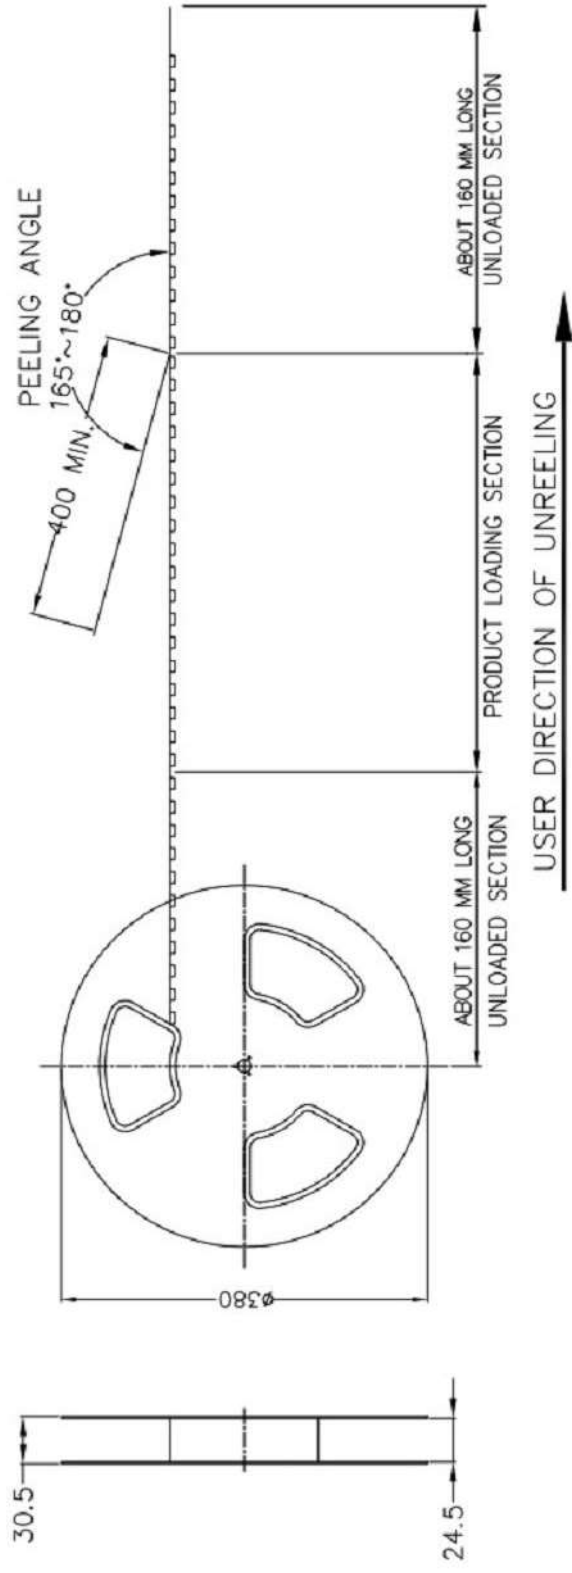

* 1K PCS (Connector) In A Tape&Reel
5 PCS Tape&Reel In A Carton
(5K PCS/Cartron)

A	UNIT : mm TOLERANCE ±0.5 mm	 	TITLE USB 3.1 C TYPE JACK SCALE 4:1 SITE A4 SHEET 3 OF 3 REV. E MC-REV. A.3 (CC): Inspection item	Amphenol LTW 安費諾亮泰企業股份有限公司	ITEM NO UC-3IPFFH-QF700X CUSTOMER ALTW	DRAWN BY ALLEN CHECKED BY JANE APPROVED BY NEO	DATE 2019/05/0 DATE 2019/05/0 DATE 2019/05/0