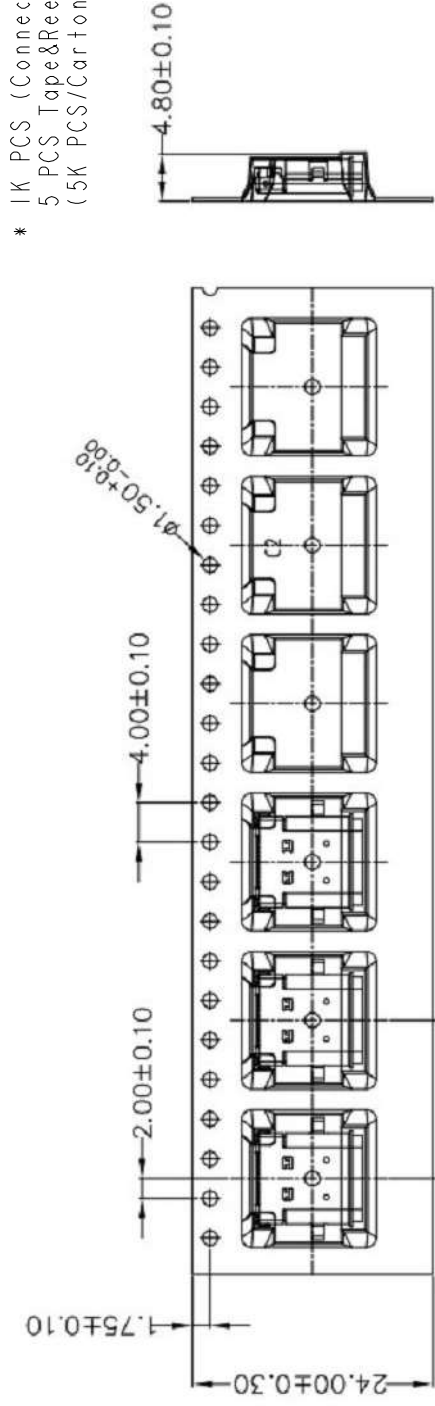

* 1K PCS (Connector) In A Tape&Reel
5 PCS Tape&Reel In A Carton
(5K PCS/Cartron)

A	UNIT : mm TOLERANCE ±0.5 mm	 	TITLE USB 3.1 C TYPE JACK SCALE 4:1 SITE A4 SHEET 3 OF 3 REV. E MC-REV. A.3 (CC): Inspection item	Amphenol LTW 安費諾亮泰企業股份有限公司	ITEM NO UC-3IPFFH-QF700X CUSTOMER ALTW	DRAWN BY ALLEN CHECKED BY JANE APPROVED BY NEO	DATE 2019/05/0 DATE 2019/05/0 DATE 2019/05/0