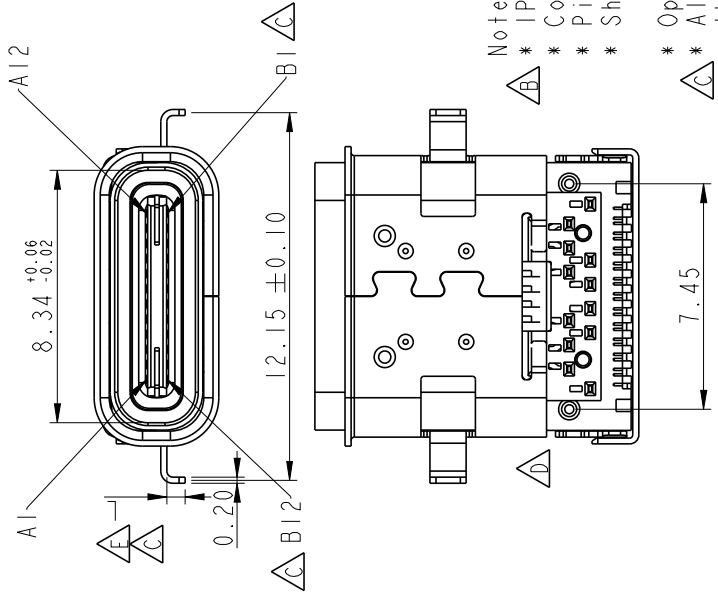

ALTW
CONFIDENTIAL
2019-05-02
R&D DEPT.

1	2	3	4	5	6	7	8

"UC-31PFFH-QF700X"

1. Note:
2. IP: IP67
   - Connecote: Thermoplastic
   - Pin: Copper Alloy, 30u" Gold
   - Shield: Stainless (Inner)
   - Shield: Stainless & Nickel Plating (Out)
   - Operating Temperature: -40°C To +85°C
   - All specifications are in compliance with the USB Association's specifications.