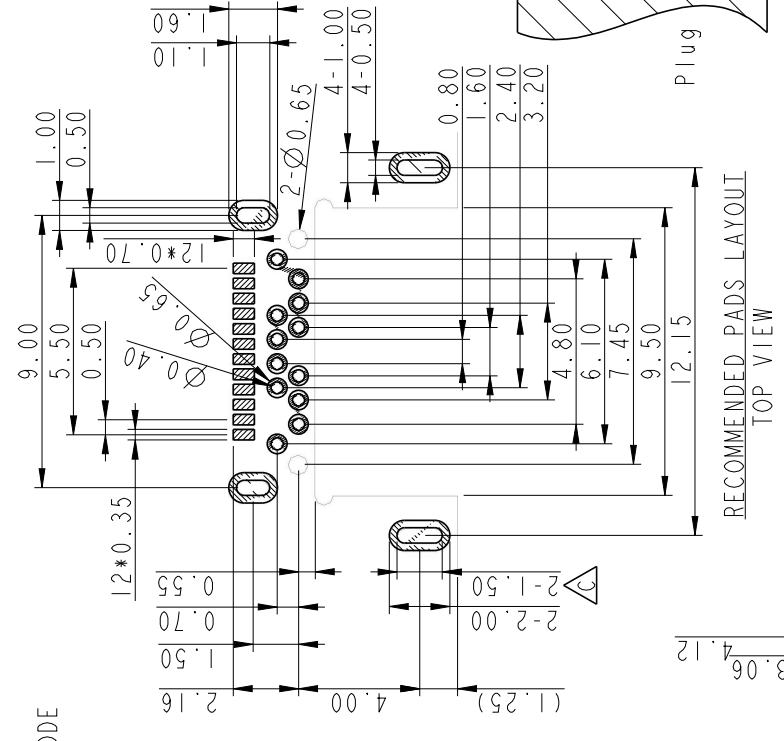

ALTW
CONFIDENTIAL
2019-05-02
R&D DEPT.

1	2	3	4	5	6	7	8

"UC-31PFFH-QF700X"

1. Note:
2. IP: IP67
   - Connecote: Thermoplastic
   - Pin: Copper Alloy, 30u" Gold
   - Shield: Stainless (Inner)
   - Shield: Stainless & Nickel Plating (Out)
   - Operating Temperature: -40°C To +85°C
   - All specifications are in compliance with the USB Association's specifications.