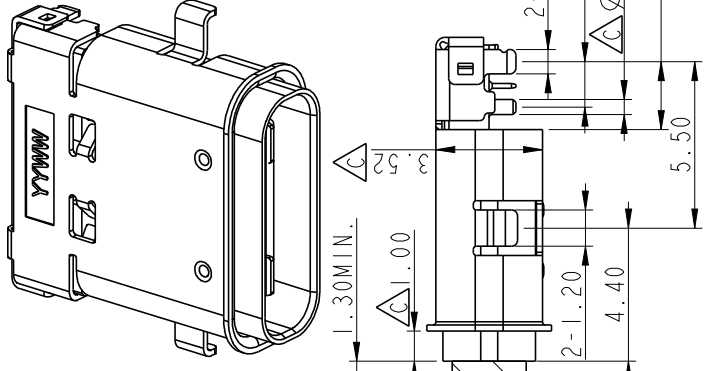

Pin	Signal Name	Mating Sequence	Pin	Signal Name	Mating Sequence
A1	GND	First	B12	GND	Fir
A2	SSTXp1	Second	B11	SSRXp1	Secc
A3	SSTXn1	Second	B10	SSRXn1	Secc
A4	Vbus	First	B9	Vbus	Fir
A5	CC1	Second	B8	SBU2	Secc
A6	Dp1	Second	B7	Dn2	Secc
A7	Dn1	Second	B6	Dp2	Secc
A8	SBU1	Second	B5	CC2	Secc
A9	Vbus	First	B4	Vbus	Fir
A10	SSRXn2	Second	B3	SSTXn2	Secc
A11	SSRXp2	Second	B2	SSTXp2	Secc
A12	GND	First	B1	GND	Fir
SHELL	GND	GND	SHELL	SHELL	SHELL