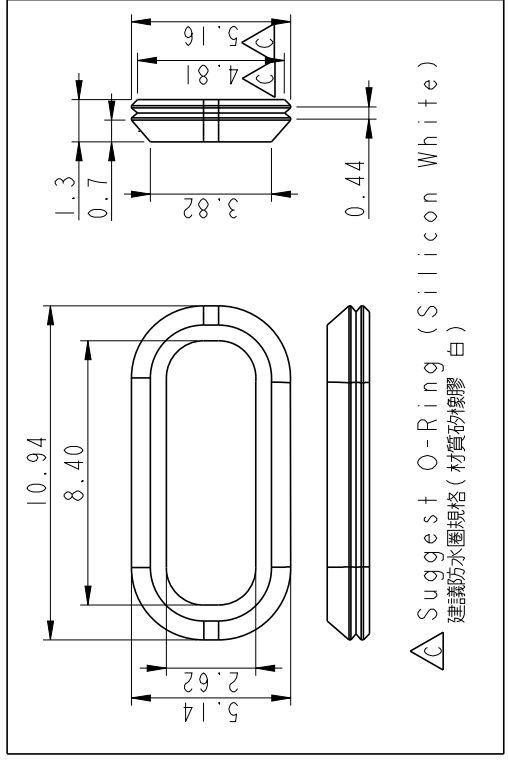

ALTW
CONFIDENTIAL
2019-05-02
R&D DEPT.

1	2	3	4	5	6	7	8
---	---	---	---	---	---	---	---

"UC-31PFFH-QF700X"

- Note:
- * IP: IP67
 - * Connecote: Thermoplastic
 - * Pin: Copper Alloy, 30u" Gold
 - * Shield: Stainless (Inner)
 - * Shield: Stainless & Nickel Plating (Out)
 - * Operating Temperature: -40°C To +85°C
 - * All specifications are in compliance with the USB Association's specifications.

Pin	Signal Name	Mating Sequence	Pin	Signal Name	Mating Sequence
A1	GND	First	B12	GND	Fir
A2	SSTXp1	Second	B11	SSRXp1	Secc
A3	SSTXn1	Second	B10	SSRXn1	Secc
A4	Vbus	First	B9	Vbus	Fir
A5	CC1	Second	B8	SBU2	Secc
A6	Dp1	Second	B7	Dn2	Secc
A7	Dn1	Second	B6	Dp2	Secc
A8	SBU1	Second	B5	CC2	Secc
A9	Vbus	First	B4	Vbus	Fir
A10	SSRXn2	Second	B3	SSTXn2	Secc
A11	SSRXp2	Second	B2	SSTXp2	Secc
A12	GND	First	B1	GND	Fir
SHELL	GND	GND	SHELL	SHELL	SHELL

△ Recommended open dimensions of case.
 Tolerance: ±0.03mm
 Mating area with sealing

組裝方式，左右方向裝配

Compression: Max 30%
 機殼面板對密封圈與縮量30%

UNIT: mm	TITLE	
TOLERANCE	USB 3.1 C TYPE JACK	
±0.5 mm	SCALE	SHEET 2 OF 3
	4:1 A4	
	REV. E	MC-REV. A.3 (CC): Inspection item

A	UNIT : mm TOLERANCE ±0.5 mm	 	TITLE USB 3.1 C TYPE JACK SCALE 4:1 SITE A4 SHEET 3 OF 3 REV. E MC-REV. A.3 (CC): Inspection item	Amphenol LTW 安費諾亮泰企業股份有限公司	ITEM NO UC-3IPFFH-QF700X CUSTOMER ALTW	DRAWN BY ALLEN CHECKED BY JANE APPROVED BY NEO	DATE 2019/05/0 DATE 2019/05/0 DATE 2019/05/0
---	-----------------------------------	--	--	-------------------------------	---	---	---