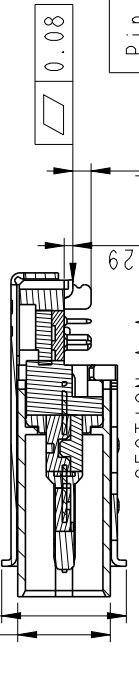

ALTW
CONFIDENTIAL
2019-05-02
R&D DEPT.

1	2	3	4	5	6	7	8

"UC-31PFFH-QF700X"

1. Note:
2. IP: IP67
   - Connecote: Thermoplastic
   - Pin: Copper Alloy, 30u" Gold
   - Shield: Stainless (Inner)
   - Shield: Stainless & Nickel Plating (Out)
   - Operating Temperature: -40°C To +85°C
   - All specifications are in compliance with the USB Association's specifications.