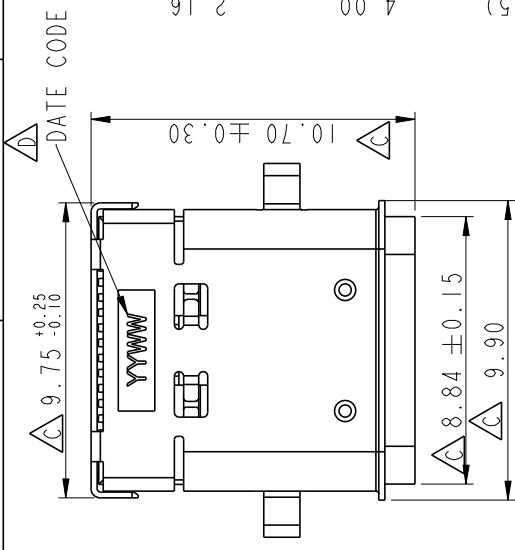

ALTW
CONFIDENTIAL
2019-05-02
R&D DEPT.

1	2	3	4	5	6	7	8

"UC-31PFFH-QF700X"

1. Note:
2. IP: IP67
   - Connecote: Thermoplastic
   - Pin: Copper Alloy, 30u" Gold
   - Shield: Stainless (Inner)
   - Shield: Stainless & Nickel Plating (Out)
   - Operating Temperature: -40°C To +85°C
   - All specifications are in compliance with the USB Association's specifications.