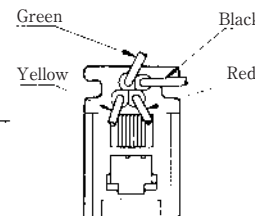

CL No.	Part No.	RoHS
222-4466-2	TM1R-616P44-35S-150M	YES

Color	L (mm)
Yellow	150
Green	150
Red	150
Black	150

Note: Standard finish color is gray.