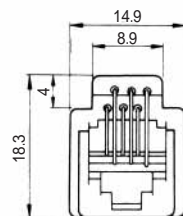

Note1: Standard finish color is gray.

Note2: The drawing is shown sample of TM1RV-623K66- *