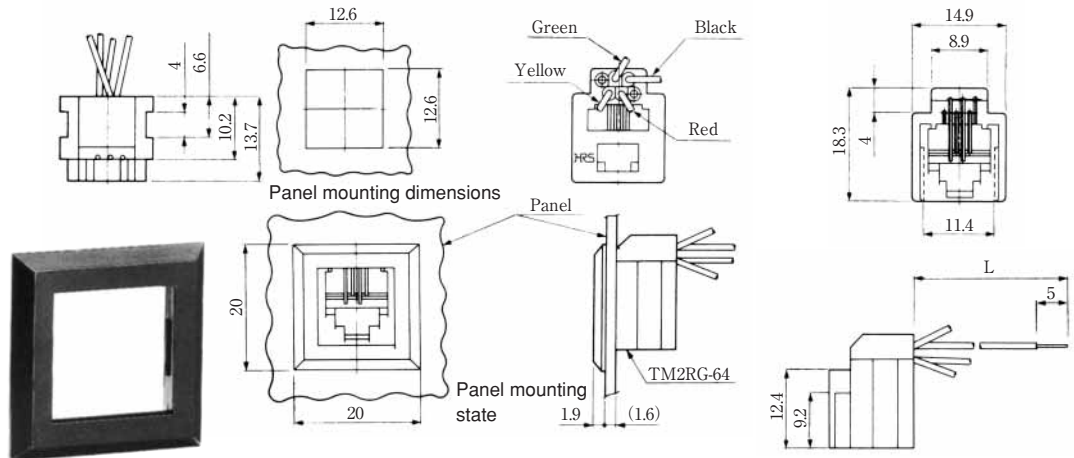

● TM2RGV-L66-*

● TM2RGV-L64-*

● TM2RGV-L62-*

CL No.	Part No.	RoHS
222-4462-1	TM2RGV-L66-4S-150M	YES

Color	L (mm)
White	150
Yellow	150
Green	150
Red	150
Black	150
Blue	150

CL No.	Part No.	RoHS
222-4456-9	TM2RGV-L64-4S-150M	YES

Color	L (mm)
Yellow	150
Green	150
Red	150
Black	150

CL No.	Part No.	RoHS
222-4455-6	TM2RGV-L62-4S-150M	YES

Color	L (mm)
Green	150
Red	150

Note1: Standard finish color is dark brown. Note2: The drawing is shown sample of TM2RGV-L64-*