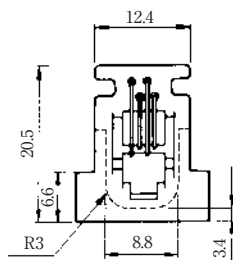

### ●TM1R-616B44-\*

CL No.	Part No.	RoHS
222-4465-0	TM1R-616B44-35S-150M	YES

Color	L (mm)
Yellow	150
Green	150
Red	150
Black	150

Note: Standard finish color is gray.