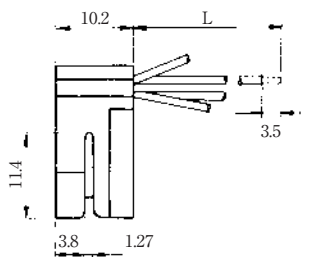

### ●TM1R-616B44-\*

CL No.	Part No.	RoHS
222-4465-0	TM1R-616B44-35S-150M	YES

Color	L (mm)
Yellow	150
Green	150
Red	150
Black	150

Note: Standard finish color is gray.