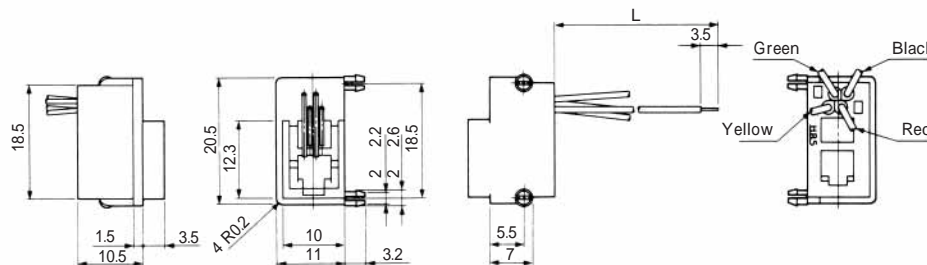

## TM6RA-144- \*

CL No.	Part No.	RoHS
222-4474-0	TM6RA-144-35S-150M	YES

Color	L (mm)
Yellow	150
Green	150
Red	150
Black	150

Note: Standard finish color is ash gray.