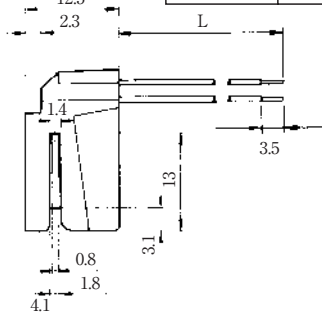

### ●TM1R-616B44-\*

CL No.	Part No.	RoHS
222-4465-0	TM1R-616B44-35S-150M	YES

Color	L (mm)
Yellow	150
Green	150
Red	150
Black	150

Note: Standard finish color is gray.

### ●TM1R-616P44-\*

CL No.	Part No.	RoHS
222-4466-2	TM1R-616P44-35S-150M	YES

Color	L (mm)
Yellow	150
Green	150
Red	150
Black	150

Note: Standard finish color is gray.