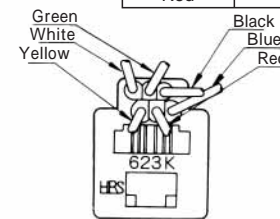

Note1: Standard finish color is gray.

Note2: The drawing is shown sample of TM1RV-623K66- *