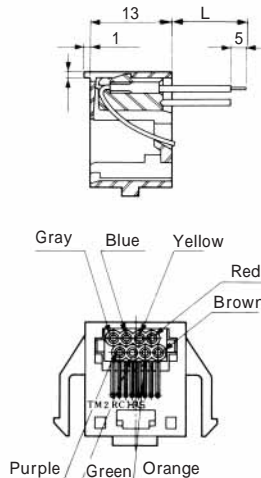

CL No.	Part No.	RoHS
222-4434-6	TM2RCV-M88-5S-450M	YES

Color	L (mm)
Gray	450
Purple	450
Blue	450
Green	450
Yellow	450
Orange	450
Red	450
Brown	450