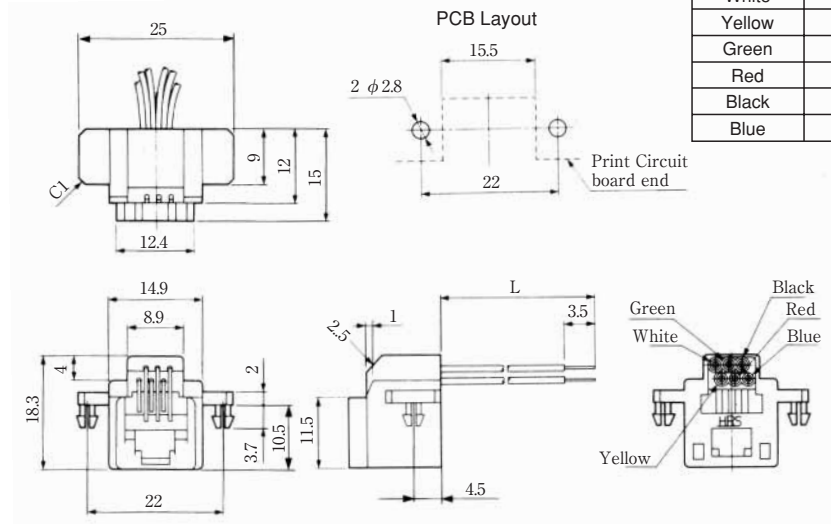

CL No.	Part No.	RoHS
222-4472-5	TM7RV-A66-35S-150M	YES

Color	L (mm)
White	150
Yellow	150
Green	150
Red	150
Black	150
Blue	150

Note: Standard finish color is Vanilla white.