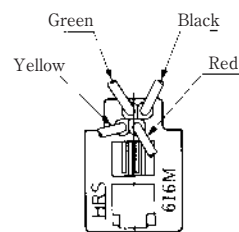

CL No.	Part No.	RoHS
222-4451-5	TM1R-616M44-35S-70M	YES

Color	L (mm)
Yellow	70
Green	70
Red	70
Black	70