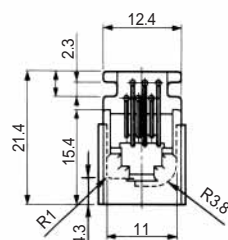

Note1: Standard finish color is gray.

Note2: The drawing is shown sample of TM1RV-623P66- *