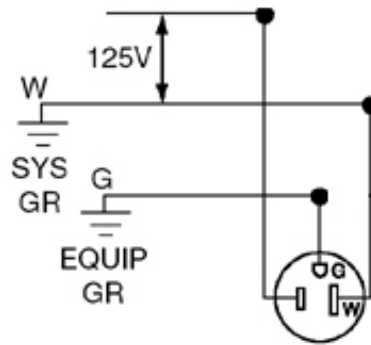

#### Product Features

**Amperage:** 15 A

**Blade Type:** Straight Blade

**Color:** White

**Device Type:** Duplex Receptacle

**Feature:** Tamper-Resistant

**Grounding:** Grounding

**NEMA:** 5-15R

**Pole:** 2

**Standards and Certifications:** UL/CSA

**Termination:** Quickwire Push-In & Side

**Type:** Duplex Receptacle

**Voltage:** 125 VAC

**Warranty:** 2 Year Limited

**Wire:** 3

**Wiring Diagram**