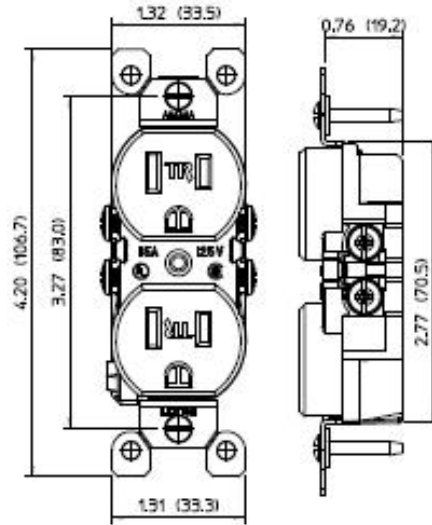

#### Product Features

**Amperage:** 15 A

**Blade Type:** Straight Blade

**Color:** White

**Device Type:** Duplex Receptacle

**Feature:** Tamper-Resistant

**Grounding:** Grounding

**NEMA:** 5-15R

**Pole:** 2

**Standards and Certifications:** UL/CSA

**Termination:** Quickwire Push-In & Side

**Type:** Duplex Receptacle

**Voltage:** 125 VAC

**Warranty:** 2 Year Limited

**Wire:** 3

**Wiring Diagram**