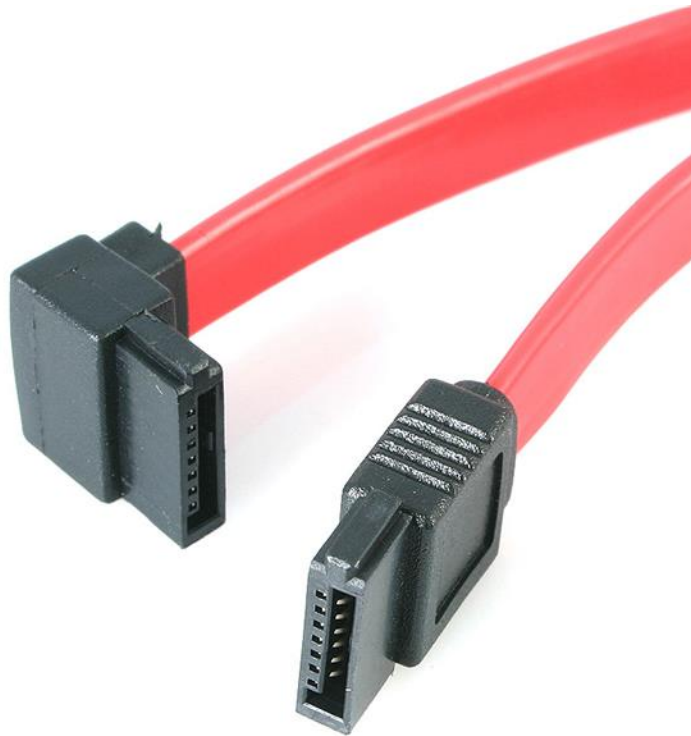

18in SATA to Left Angle SATA Serial ATA Cable - F/F

Product ID: SATA18LA1

The SATA18LA1 Left Angle (90-degree) SATA Cable features a standard (straight) SATA receptacle as well as a left-angled SATA receptacle, providing a simple 18-inch connection to a Serial ATA drive, with full SATA 3.0 bandwidth support of up to 6Gbps when used with SATA 3.0 compliant drives.

The left-angled SATA connection enables you to plug in your Serial ATA hard drive in hard to reach areas or tight spaces, while the low profile and flexible design of the cable improves airflow and reduces clutter in your computer case, helping to keep the case clean and cool.

Constructed of only top quality materials and designed for optimum performance and reliability this 18" SATA cable is backed by our lifetime warranty.

As an alternative, StarTech.com also offers a [18in Right Angle SATA cable](#) (SATA18RA1), which provides the same simple installation as this left angled SATA cable, but allows the cable to connect to the SATA drive from the opposite direction.

Features

- 1x SATA connector
- 1x Left-angled/90-degree SATA connector
- Supports full SATA 3.0 6Gbps bandwidth
- Compatible with both 3.5" and 2.5" SATA hard drives
- Provides 18" in cable length

	Warranty	Lifetime
Hardware	Cable Jacket Type	PVC - Polyvinyl Chloride
Performance	Type and Rate	SATA III (6 Gbps)
Connector(s)	Connector A	1 - SATA (7 pin, Data) Receptacle
	Connector B	1 - SATA (7 pin, Data) Receptacle
Physical Characteristics	Cable Length	18 in [457.2 mm]
	Color	Red
	Connector Style	Straight to Left Angle
	Product Height	6.200
	Product Length	18 in [457.2 mm]
	Product Width	14.000
	Weight of Product	8.5 oz [240 g]
Packaging Information	Package Height	8.7 in [220 mm]
	Package Length	0 in [0.1 cm]
	Package Width	5 in [12.8 cm]
	Shipping (Package) Weight	8.8 oz [250 g]
What's in the Box	Included in Package	1 - 18in SATA to Left Angle SATA Serial ATA Cable - F/F