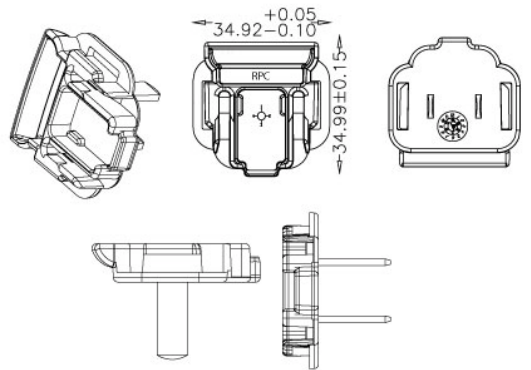

RPA – US Clip Dimension Drawing Unit: mm

RPB – Brazil Clip Dimension Drawing Unit: mm

RPC – China Clip Dimension Drawing Unit: mm

RPE - Europe Clip Dimension Drawing Unit: mm

**RPH – Korea Clip**

**Dimension Drawing Unit: mm**

**RPI – India Clip**

**Dimension Drawing Unit: mm**

**RPK – UK Clip**

**Dimension Drawing Unit: mm**

**RPN – Argentina Clip**

**Dimension Drawing Unit: mm**

## RPS – Australia Clip

Dimension Drawing Unit: mm

## RPX – C8 Clip

Dimension Drawing Unit: mm