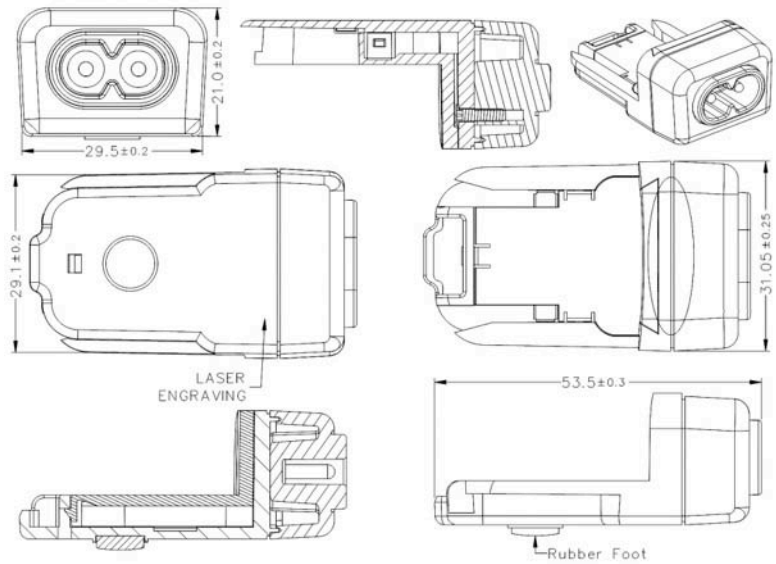

RPA – US Clip Dimension Drawing Unit: mm

RPB – Brazil Clip Dimension Drawing Unit: mm

RPC – China Clip Dimension Drawing Unit: mm

RPE - Europe Clip Dimension Drawing Unit: mm

**RPH – Korea Clip**

**Dimension Drawing Unit: mm**

**RPI – India Clip**

**Dimension Drawing Unit: mm**

**RPK – UK Clip**

**Dimension Drawing Unit: mm**

**RPN – Argentina Clip**

**Dimension Drawing Unit: mm**

## RPS – Australia Clip

Dimension Drawing Unit: mm

## RPX – C8 Clip

Dimension Drawing Unit: mm