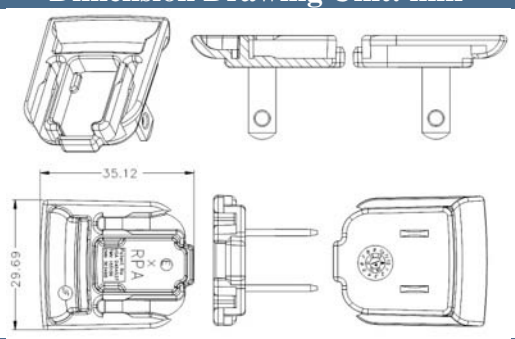

RPA – US Clip Dimension Drawing Unit: mm

RPB – Brazil Clip Dimension Drawing Unit: mm

RPC – China Clip Dimension Drawing Unit: mm

RPE - Europe Clip Dimension Drawing Unit: mm

**RPH – Korea Clip**

**Dimension Drawing Unit: mm**

**RPI – India Clip**

**Dimension Drawing Unit: mm**

**RPK – UK Clip**

**Dimension Drawing Unit: mm**

**RPN – Argentina Clip**

**Dimension Drawing Unit: mm**

## RPS – Australia Clip

Dimension Drawing Unit: mm

## RPX – C8 Clip

Dimension Drawing Unit: mm