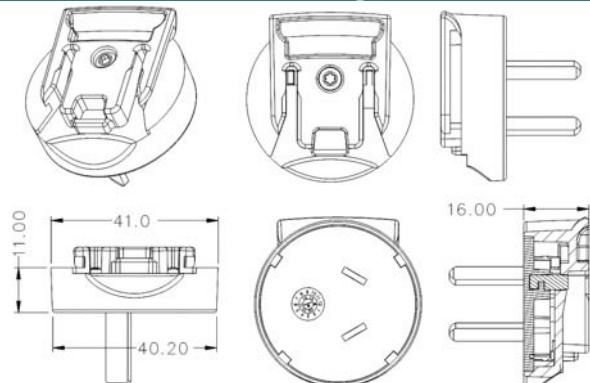

RPA – US Clip Dimension Drawing Unit: mm

RPB – Brazil Clip Dimension Drawing Unit: mm

RPC – China Clip Dimension Drawing Unit: mm

RPE - Europe Clip Dimension Drawing Unit: mm

**RPH – Korea Clip**

**Dimension Drawing Unit: mm**

**RPI – India Clip**

**Dimension Drawing Unit: mm**

**RPK – UK Clip**

**Dimension Drawing Unit: mm**

**RPN – Argentina Clip**

**Dimension Drawing Unit: mm**

## RPS – Australia Clip

Dimension Drawing Unit: mm

## RPX – C8 Clip

Dimension Drawing Unit: mm