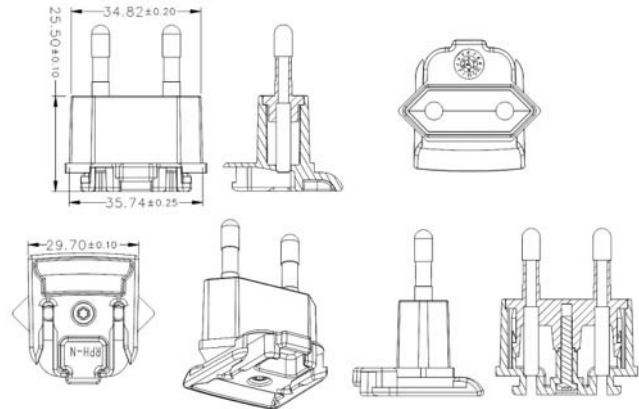

RPA – US Clip Dimension Drawing Unit: mm

RPB – Brazil Clip Dimension Drawing Unit: mm

RPC – China Clip Dimension Drawing Unit: mm

RPE - Europe Clip Dimension Drawing Unit: mm

**RPH – Korea Clip**

**Dimension Drawing Unit: mm**

**RPI – India Clip**

**Dimension Drawing Unit: mm**

**RPK – UK Clip**

**Dimension Drawing Unit: mm**

**RPN – Argentina Clip**

**Dimension Drawing Unit: mm**

## RPS – Australia Clip

Dimension Drawing Unit: mm

## RPX – C8 Clip

Dimension Drawing Unit: mm