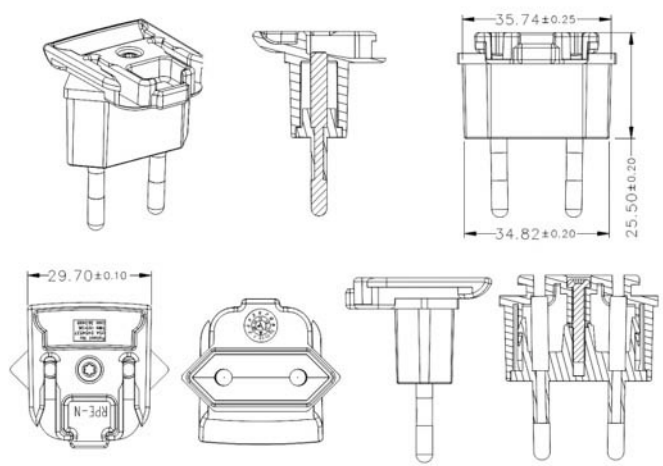

RPA – US Clip Dimension Drawing Unit: mm

RPB – Brazil Clip Dimension Drawing Unit: mm

RPC – China Clip Dimension Drawing Unit: mm

RPE - Europe Clip Dimension Drawing Unit: mm

**RPH – Korea Clip**

**Dimension Drawing Unit: mm**

**RPI – India Clip**

**Dimension Drawing Unit: mm**

**RPK – UK Clip**

**Dimension Drawing Unit: mm**

**RPN – Argentina Clip**

**Dimension Drawing Unit: mm**

## RPS – Australia Clip

Dimension Drawing Unit: mm

## RPX – C8 Clip

Dimension Drawing Unit: mm