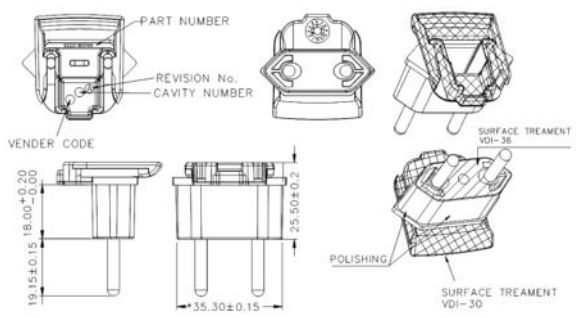

RPA – US Clip Dimension Drawing Unit: mm

RPB – Brazil Clip Dimension Drawing Unit: mm

RPC – China Clip Dimension Drawing Unit: mm

RPE - Europe Clip Dimension Drawing Unit: mm

**RPH – Korea Clip**

**Dimension Drawing Unit: mm**

**RPI – India Clip**

**Dimension Drawing Unit: mm**

**RPK – UK Clip**

**Dimension Drawing Unit: mm**

**RPN – Argentina Clip**

**Dimension Drawing Unit: mm**

## RPS – Australia Clip

Dimension Drawing Unit: mm

## RPX – C8 Clip

Dimension Drawing Unit: mm