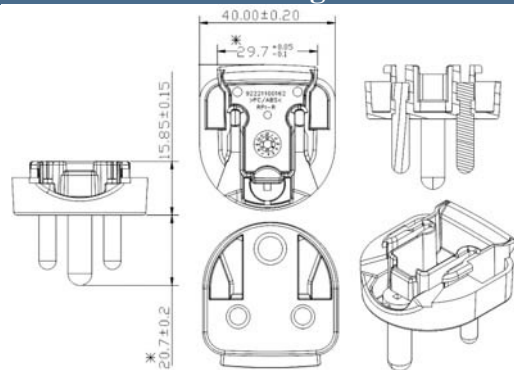

RPA – US Clip Dimension Drawing Unit: mm

RPB – Brazil Clip Dimension Drawing Unit: mm

RPC – China Clip Dimension Drawing Unit: mm

RPE - Europe Clip Dimension Drawing Unit: mm

**RPH – Korea Clip**

**Dimension Drawing Unit: mm**

**RPI – India Clip**

**Dimension Drawing Unit: mm**

**RPK – UK Clip**

**Dimension Drawing Unit: mm**

**RPN – Argentina Clip**

**Dimension Drawing Unit: mm**

## RPS – Australia Clip

Dimension Drawing Unit: mm

## RPX – C8 Clip

Dimension Drawing Unit: mm