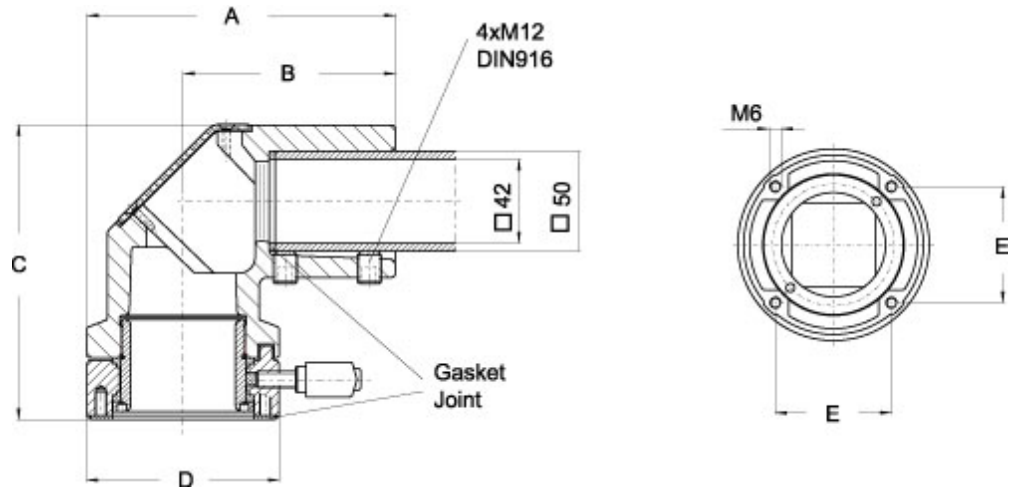

Quality Products. Service Excellence.

Heavy Duty Elbow Coupling *HDSSELC Series*

- Cast Aluminum
- Large thrust flange.
- Fastens with 4 hex socket screws.
- Adjustable torque resistance.
- Features a rotation range of 300°.

Part No.	System	A	B	C	D	E
R147-035-000R	50	154	106	147	96	58
R147-035-200R	80	209	139	190	139	87

Data subject to change without notice

© 2019. Hammond Manufacturing Ltd. All rights reserved.