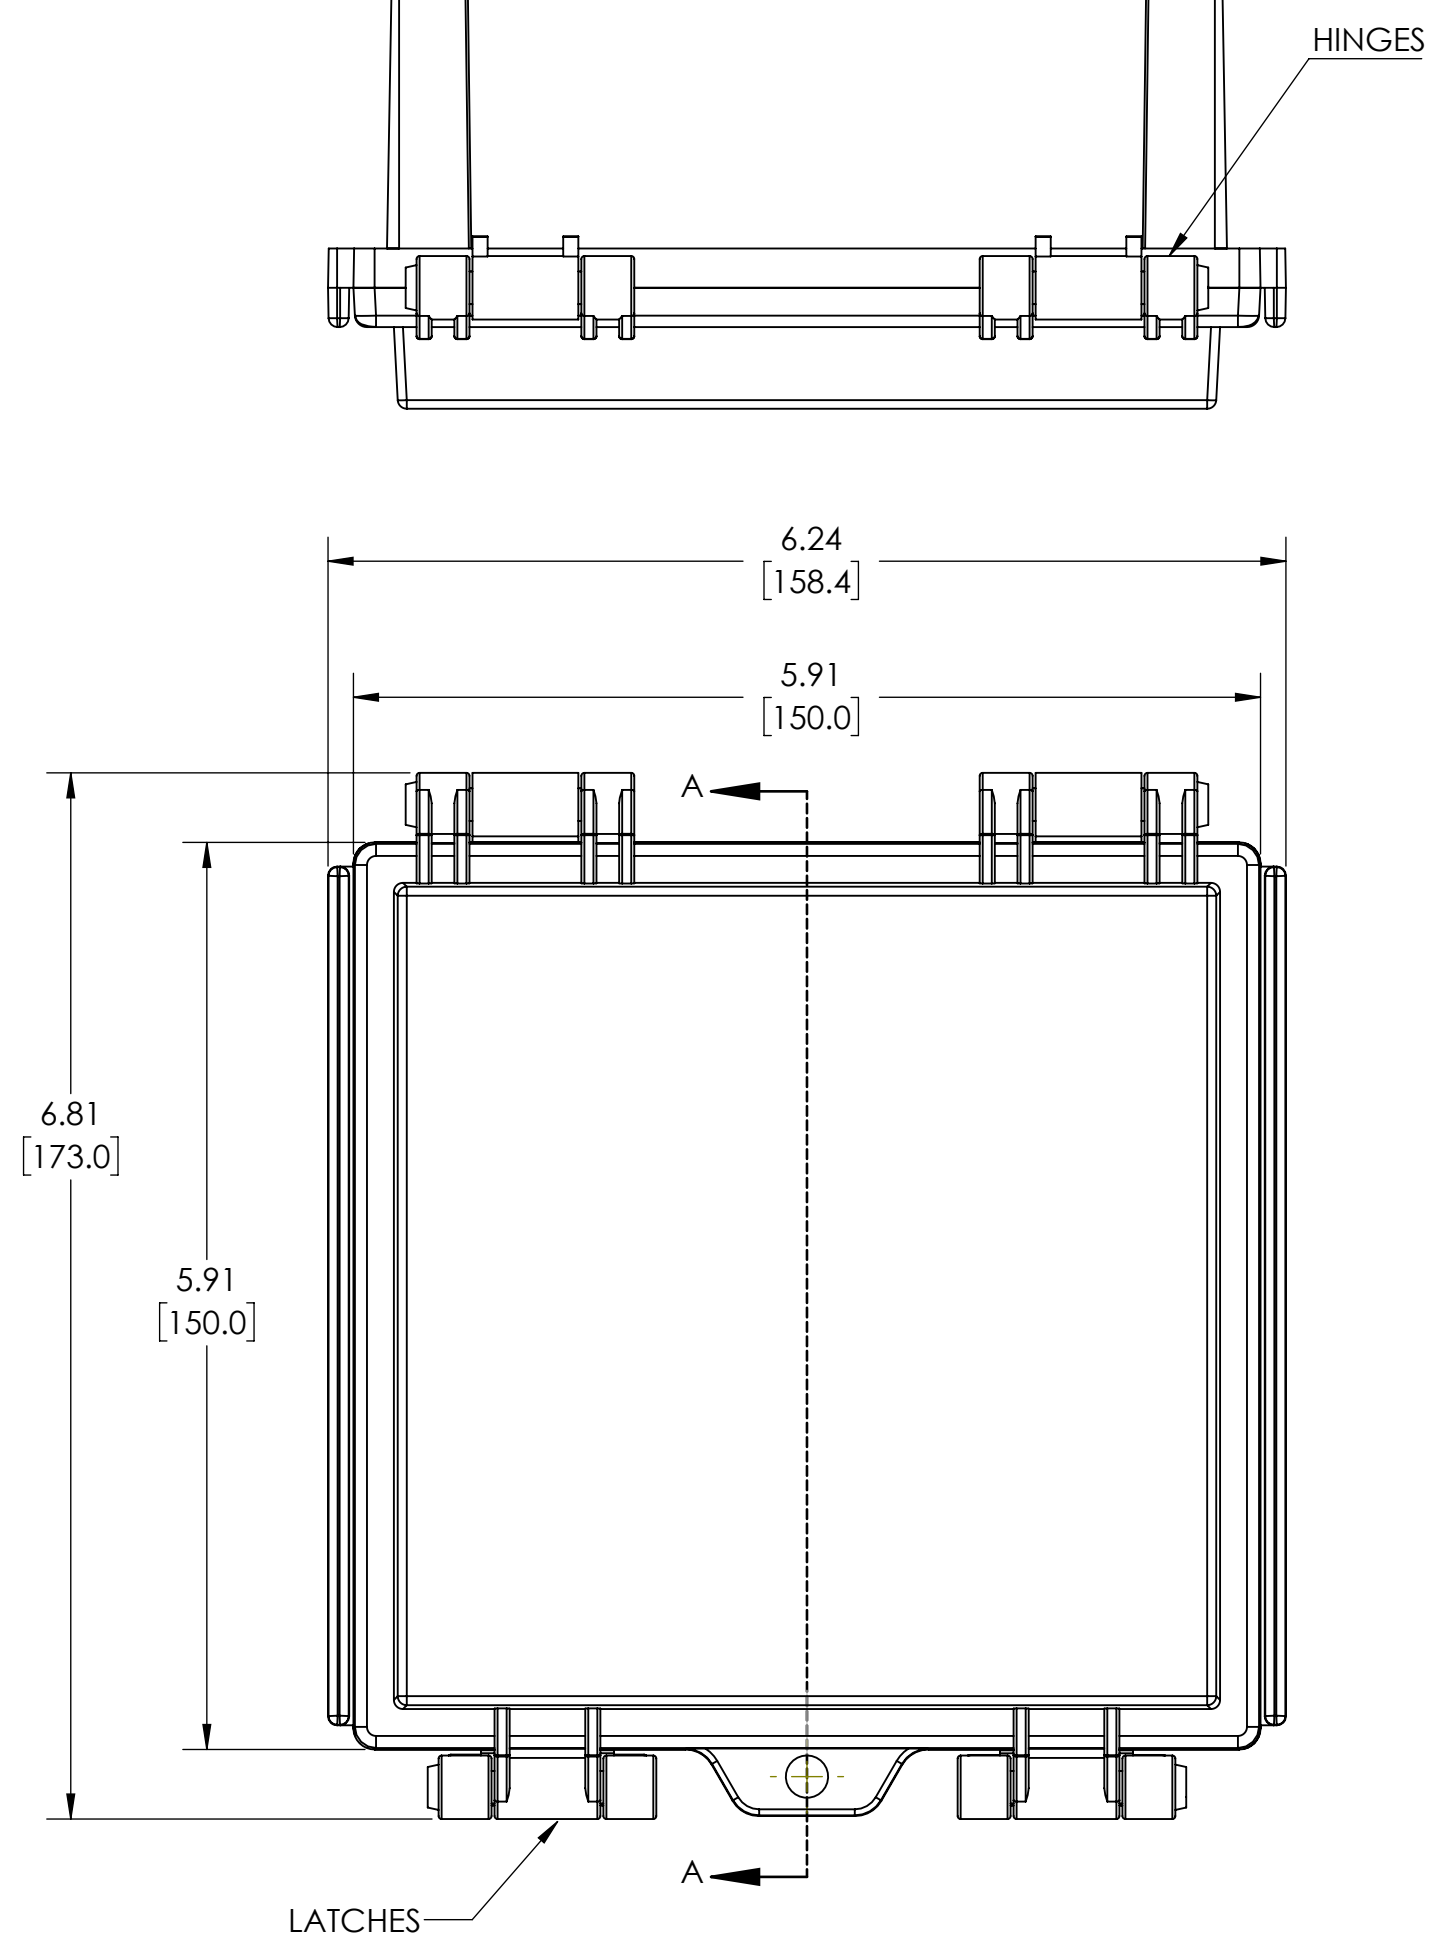

PART NAME

PTR SERIES - ABS ALL PLASTIC

PART No.

PTR-28482 & PTR-28482-C

REVISION DATE

12/16/2021

NOTES:

- MATERIAL:
BODY - GRAY ABS
COVER - GRAY ABS OR CLEAR (-C SUFFIX) POLYCARBONATE
- UL508 / NEMA TYPE 4X & 6P WITH IP-67 TUV RATING & UL-94 HB
- POURED CONTINUOUS GASKET
- SUPPLIED WITH PLASTIC INTERNAL PANEL - PTX-18482-P
- DIMENSIONS ARE INCH[MM]
- OPTIONAL ACCESSORIES:
16 GA INTERNAL MOUNTING PLATE OR ABS
EXTERNAL MOUNTING BRACKETS - NBX-10922, PIP-117-PMB