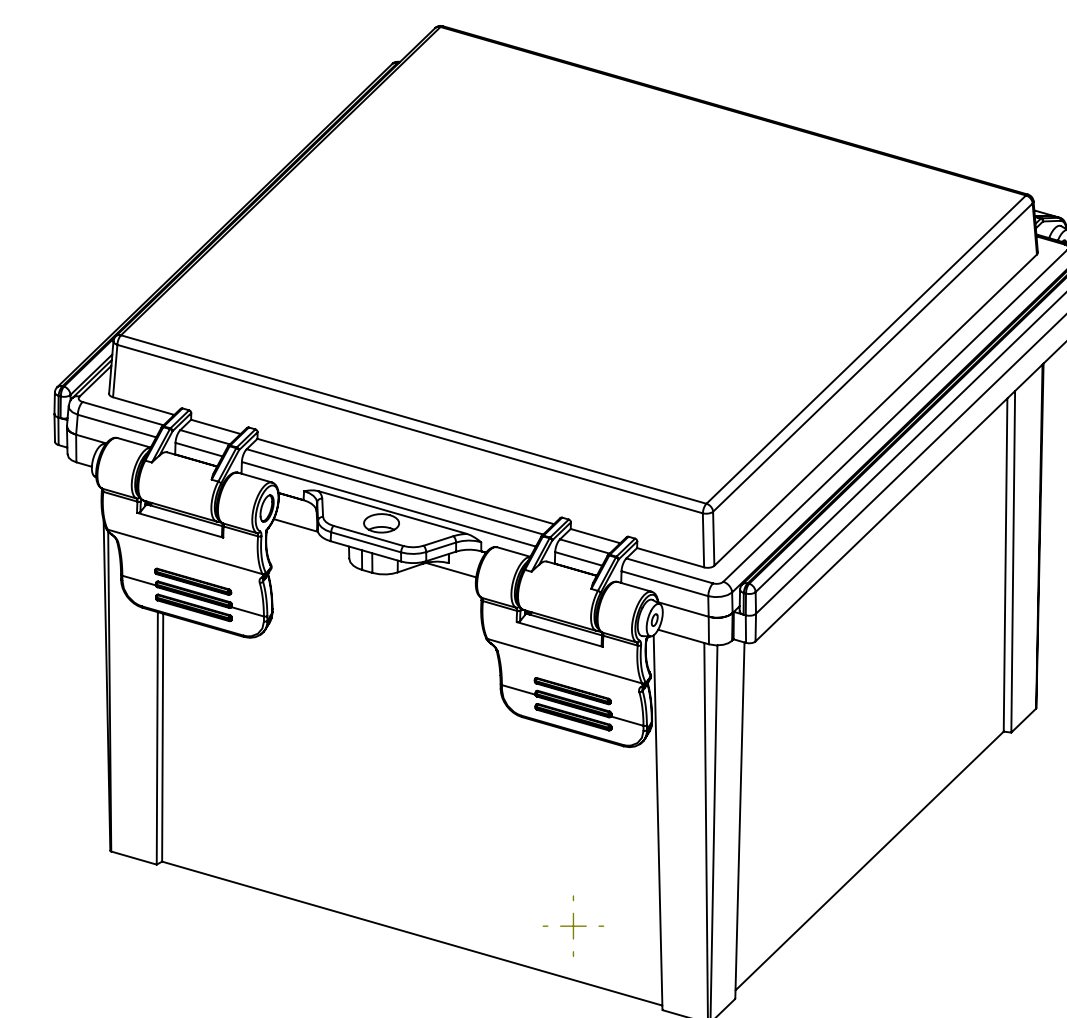

PART NAME

PTR SERIES - ABS ALL PLASTIC

PART No.

PTR-28482 & PTR-28482-C

REVISION DATE

12/16/2021

NOTES:

- MATERIAL:
BODY - GRAY ABS
COVER - GRAY ABS OR CLEAR (-C SUFFIX) POLYCARBONATE
- UL508 / NEMA TYPE 4X & 6P WITH IP-67 TUV RATING & UL-94 HB
- POURED CONTINUOUS GASKET
- SUPPLIED WITH PLASTIC INTERNAL PANEL - PTX-18482-P
- DIMENSIONS ARE INCH[MM]
- OPTIONAL ACCESSORIES:
16 GA INTERNAL MOUNTING PLATE OR ABS
EXTERNAL MOUNTING BRACKETS - NBX-10922, PIP-117-PMB