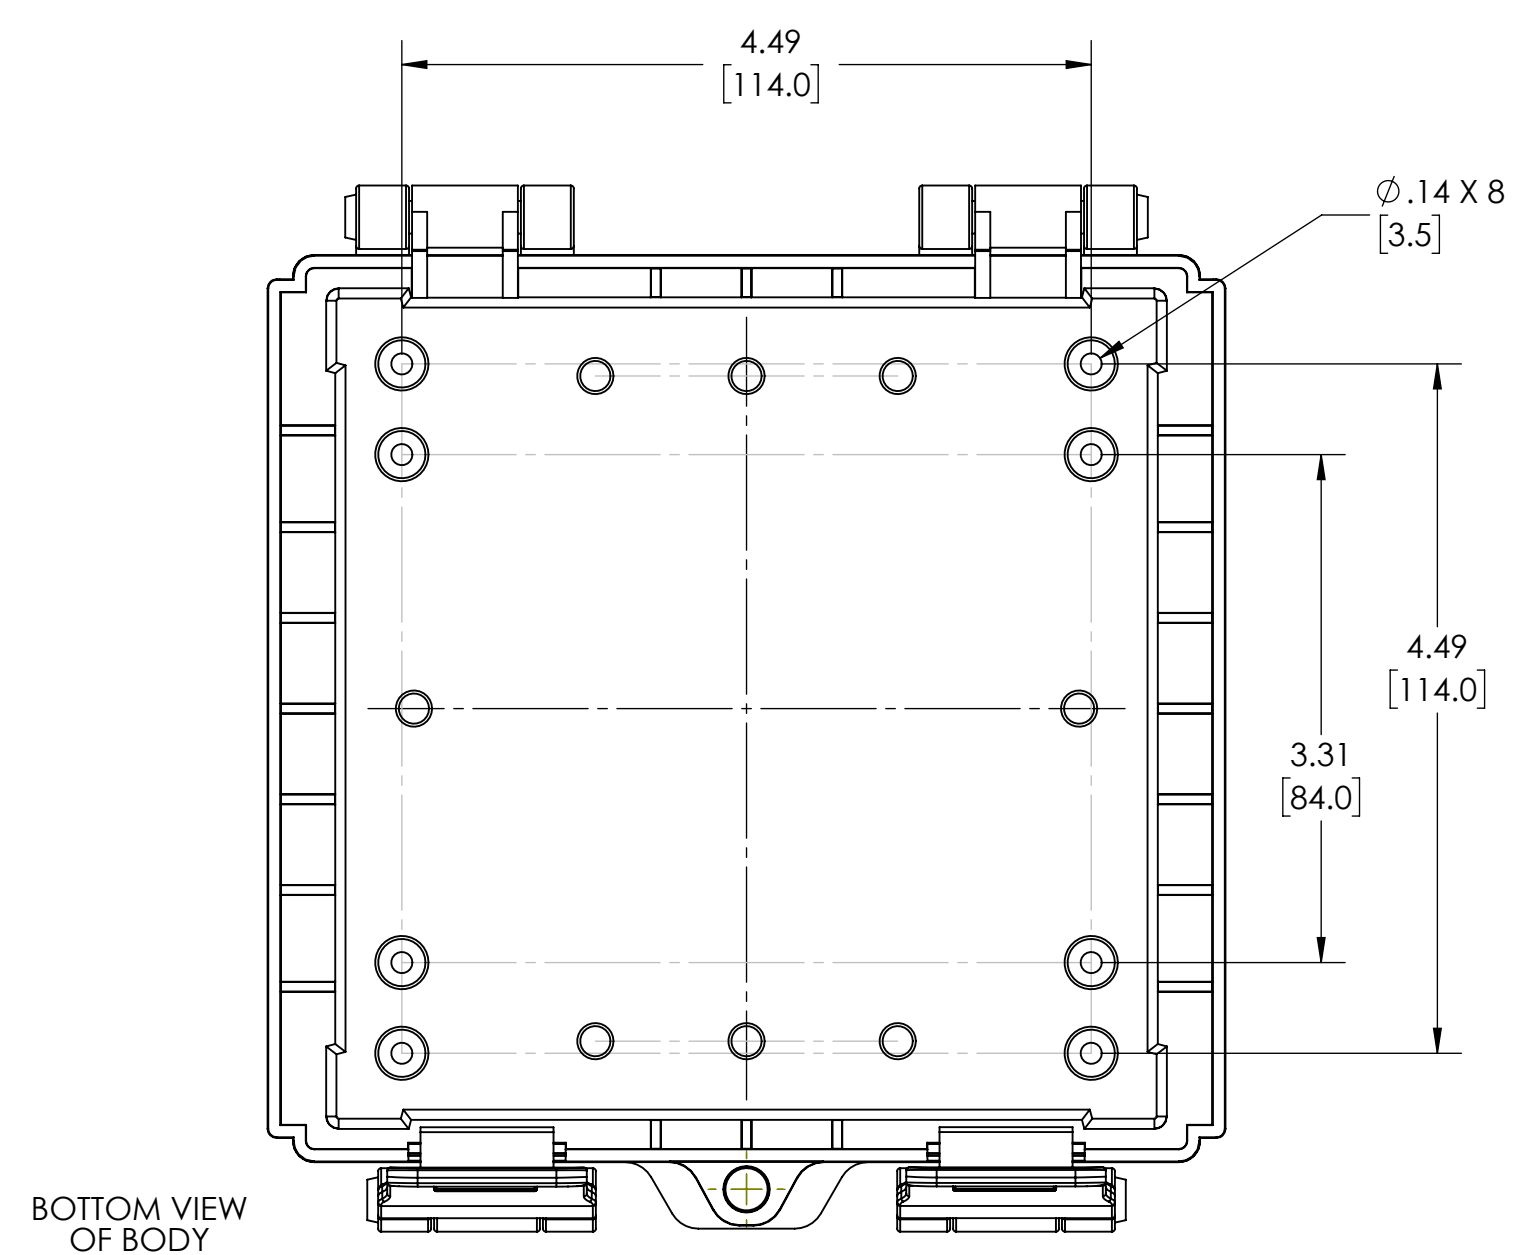

PART NAME

PTR SERIES - ABS ALL PLASTIC

PART No.

PTR-28482 & PTR-28482-C

REVISION DATE

12/16/2021

NOTES:

- MATERIAL:
BODY - GRAY ABS
COVER - GRAY ABS OR CLEAR (-C SUFFIX) POLYCARBONATE
- UL508 / NEMA TYPE 4X & 6P WITH IP-67 TUV RATING & UL-94 HB
- POURED CONTINUOUS GASKET
- SUPPLIED WITH PLASTIC INTERNAL PANEL - PTX-18482-P
- DIMENSIONS ARE INCH[MM]
- OPTIONAL ACCESSORIES:
16 GA INTERNAL MOUNTING PLATE OR ABS
EXTERNAL MOUNTING BRACKETS - NBX-10922, PIP-117-PMB