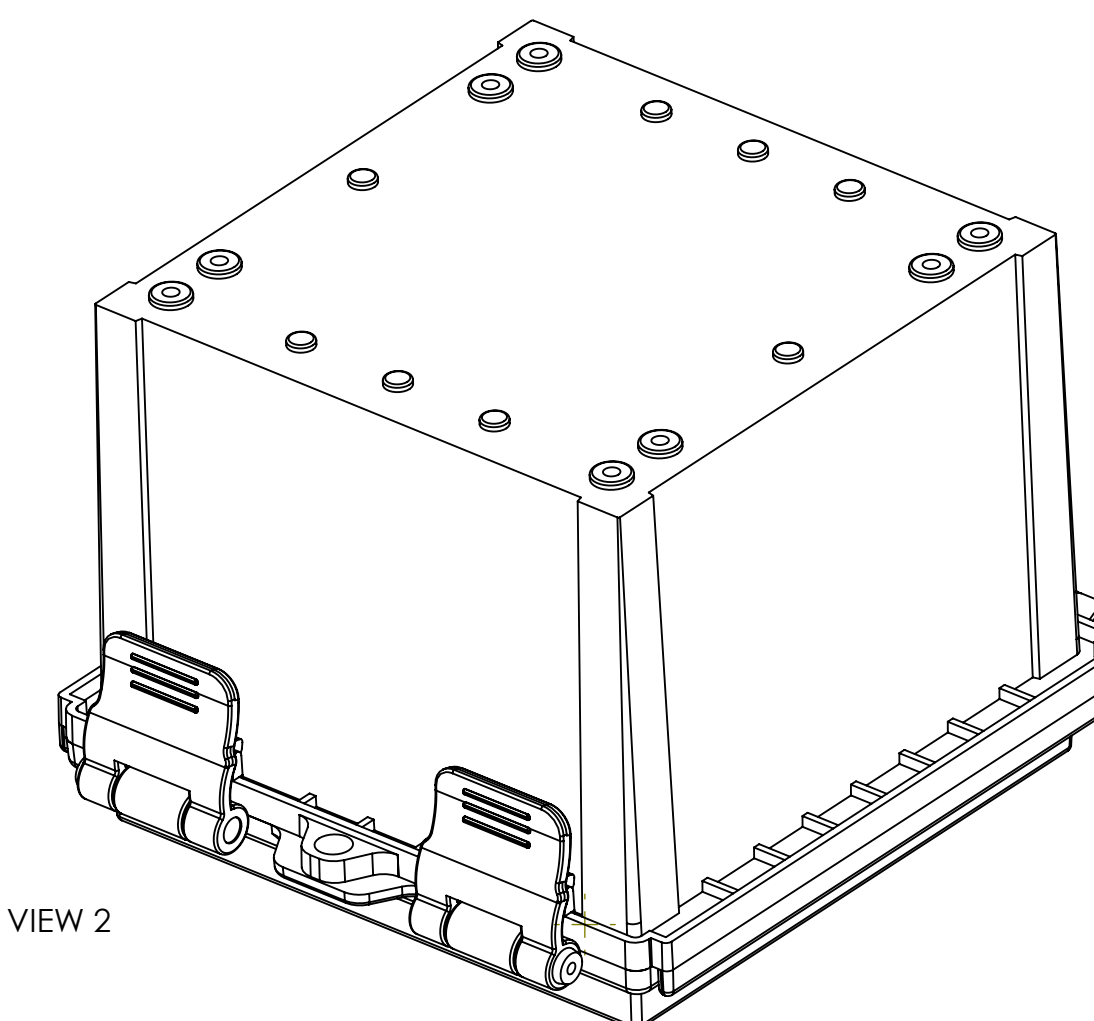

PART NAME

PTR SERIES - ABS ALL PLASTIC

PART No.

PTR-28482 & PTR-28482-C

REVISION DATE

12/16/2021

NOTES:

- MATERIAL:
BODY - GRAY ABS
COVER - GRAY ABS OR CLEAR (-C SUFFIX) POLYCARBONATE
- UL508 / NEMA TYPE 4X & 6P WITH IP-67 TUV RATING & UL-94 HB
- POURED CONTINUOUS GASKET
- SUPPLIED WITH PLASTIC INTERNAL PANEL - PTX-18482-P
- DIMENSIONS ARE INCH[MM]
- OPTIONAL ACCESSORIES:
16 GA INTERNAL MOUNTING PLATE OR ABS
EXTERNAL MOUNTING BRACKETS - NBX-10922, PIP-117-PMB