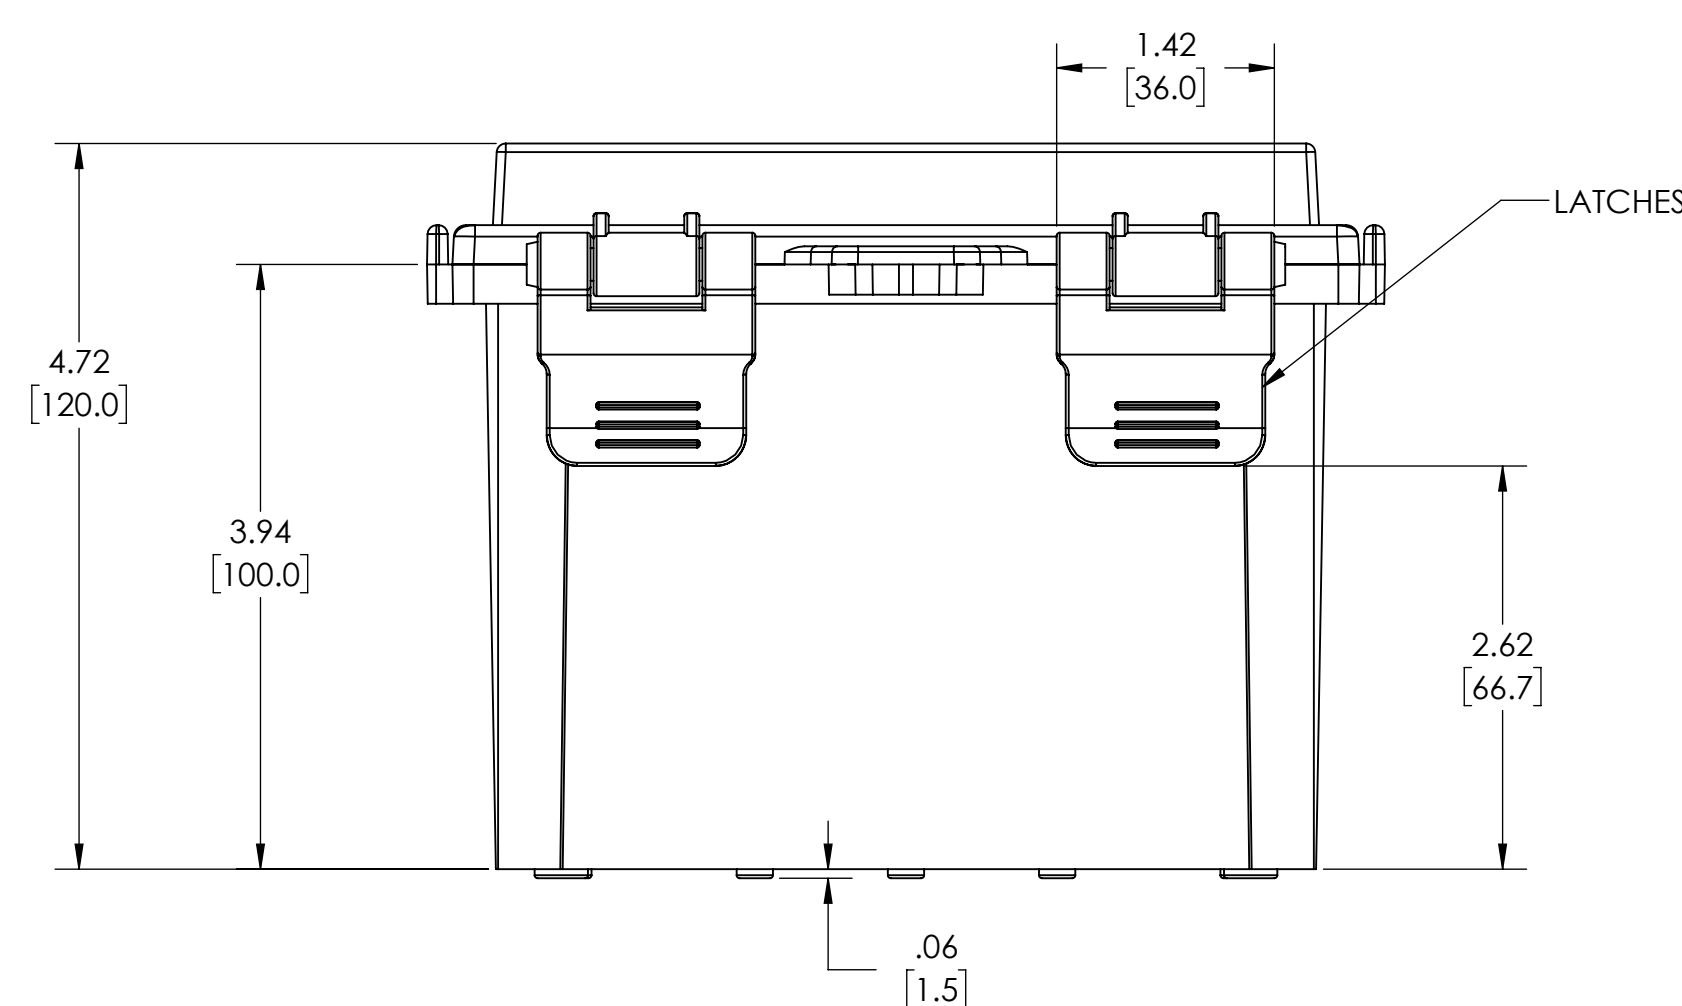

PART NAME

PTR SERIES - ABS ALL PLASTIC

PART No.

PTR-28482 & PTR-28482-C

REVISION DATE

12/16/2021

NOTES:

- MATERIAL:
BODY - GRAY ABS
COVER - GRAY ABS OR CLEAR (-C SUFFIX) POLYCARBONATE
- UL508 / NEMA TYPE 4X & 6P WITH IP-67 TUV RATING & UL-94 HB
- POURED CONTINUOUS GASKET
- SUPPLIED WITH PLASTIC INTERNAL PANEL - PTX-18482-P
- DIMENSIONS ARE INCH[MM]
- OPTIONAL ACCESSORIES:
16 GA INTERNAL MOUNTING PLATE OR ABS
EXTERNAL MOUNTING BRACKETS - NBX-10922, PIP-117-PMB