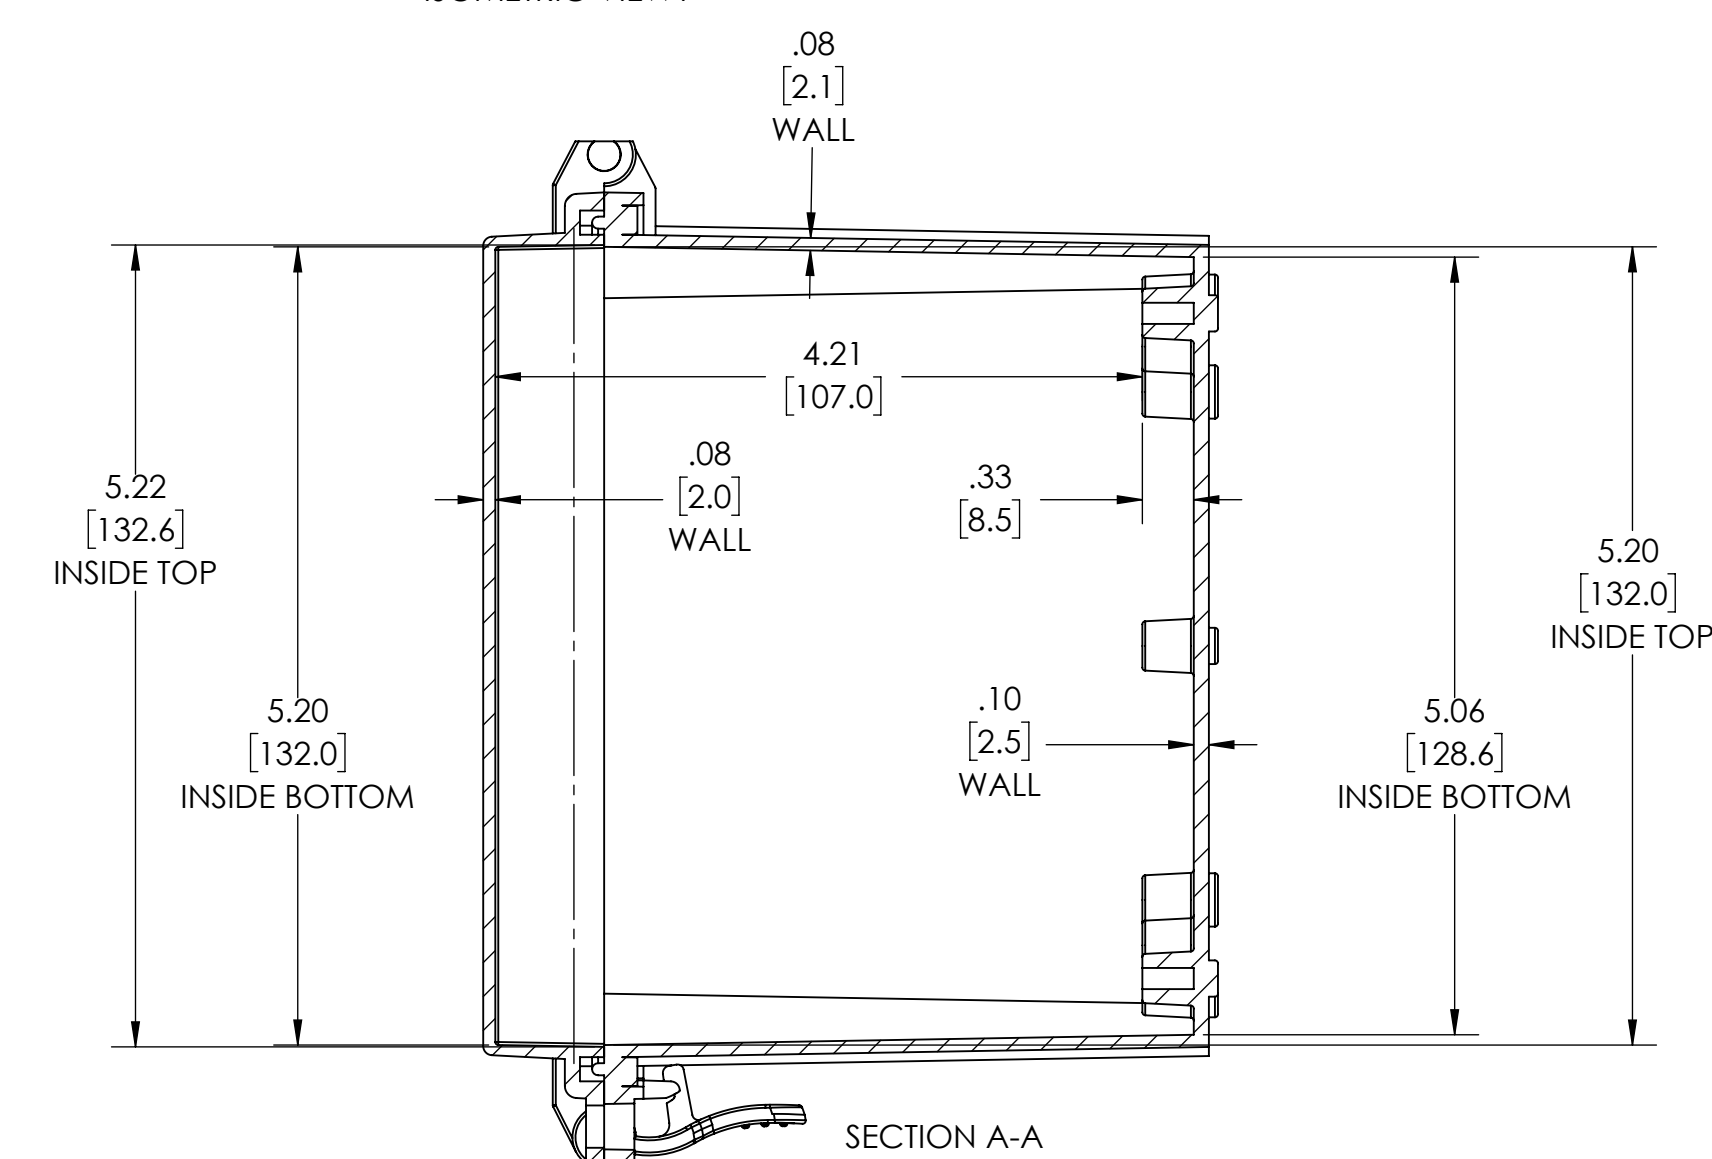

PART NAME

PTR SERIES - ABS ALL PLASTIC

PART No.

PTR-28482 & PTR-28482-C

REVISION DATE

12/16/2021

NOTES:

- MATERIAL:
BODY - GRAY ABS
COVER - GRAY ABS OR CLEAR (-C SUFFIX) POLYCARBONATE
- UL508 / NEMA TYPE 4X & 6P WITH IP-67 TUV RATING & UL-94 HB
- POURED CONTINUOUS GASKET
- SUPPLIED WITH PLASTIC INTERNAL PANEL - PTX-18482-P
- DIMENSIONS ARE INCH[MM]
- OPTIONAL ACCESSORIES:
16 GA INTERNAL MOUNTING PLATE OR ABS
EXTERNAL MOUNTING BRACKETS - NBX-10922, PIP-117-PMB