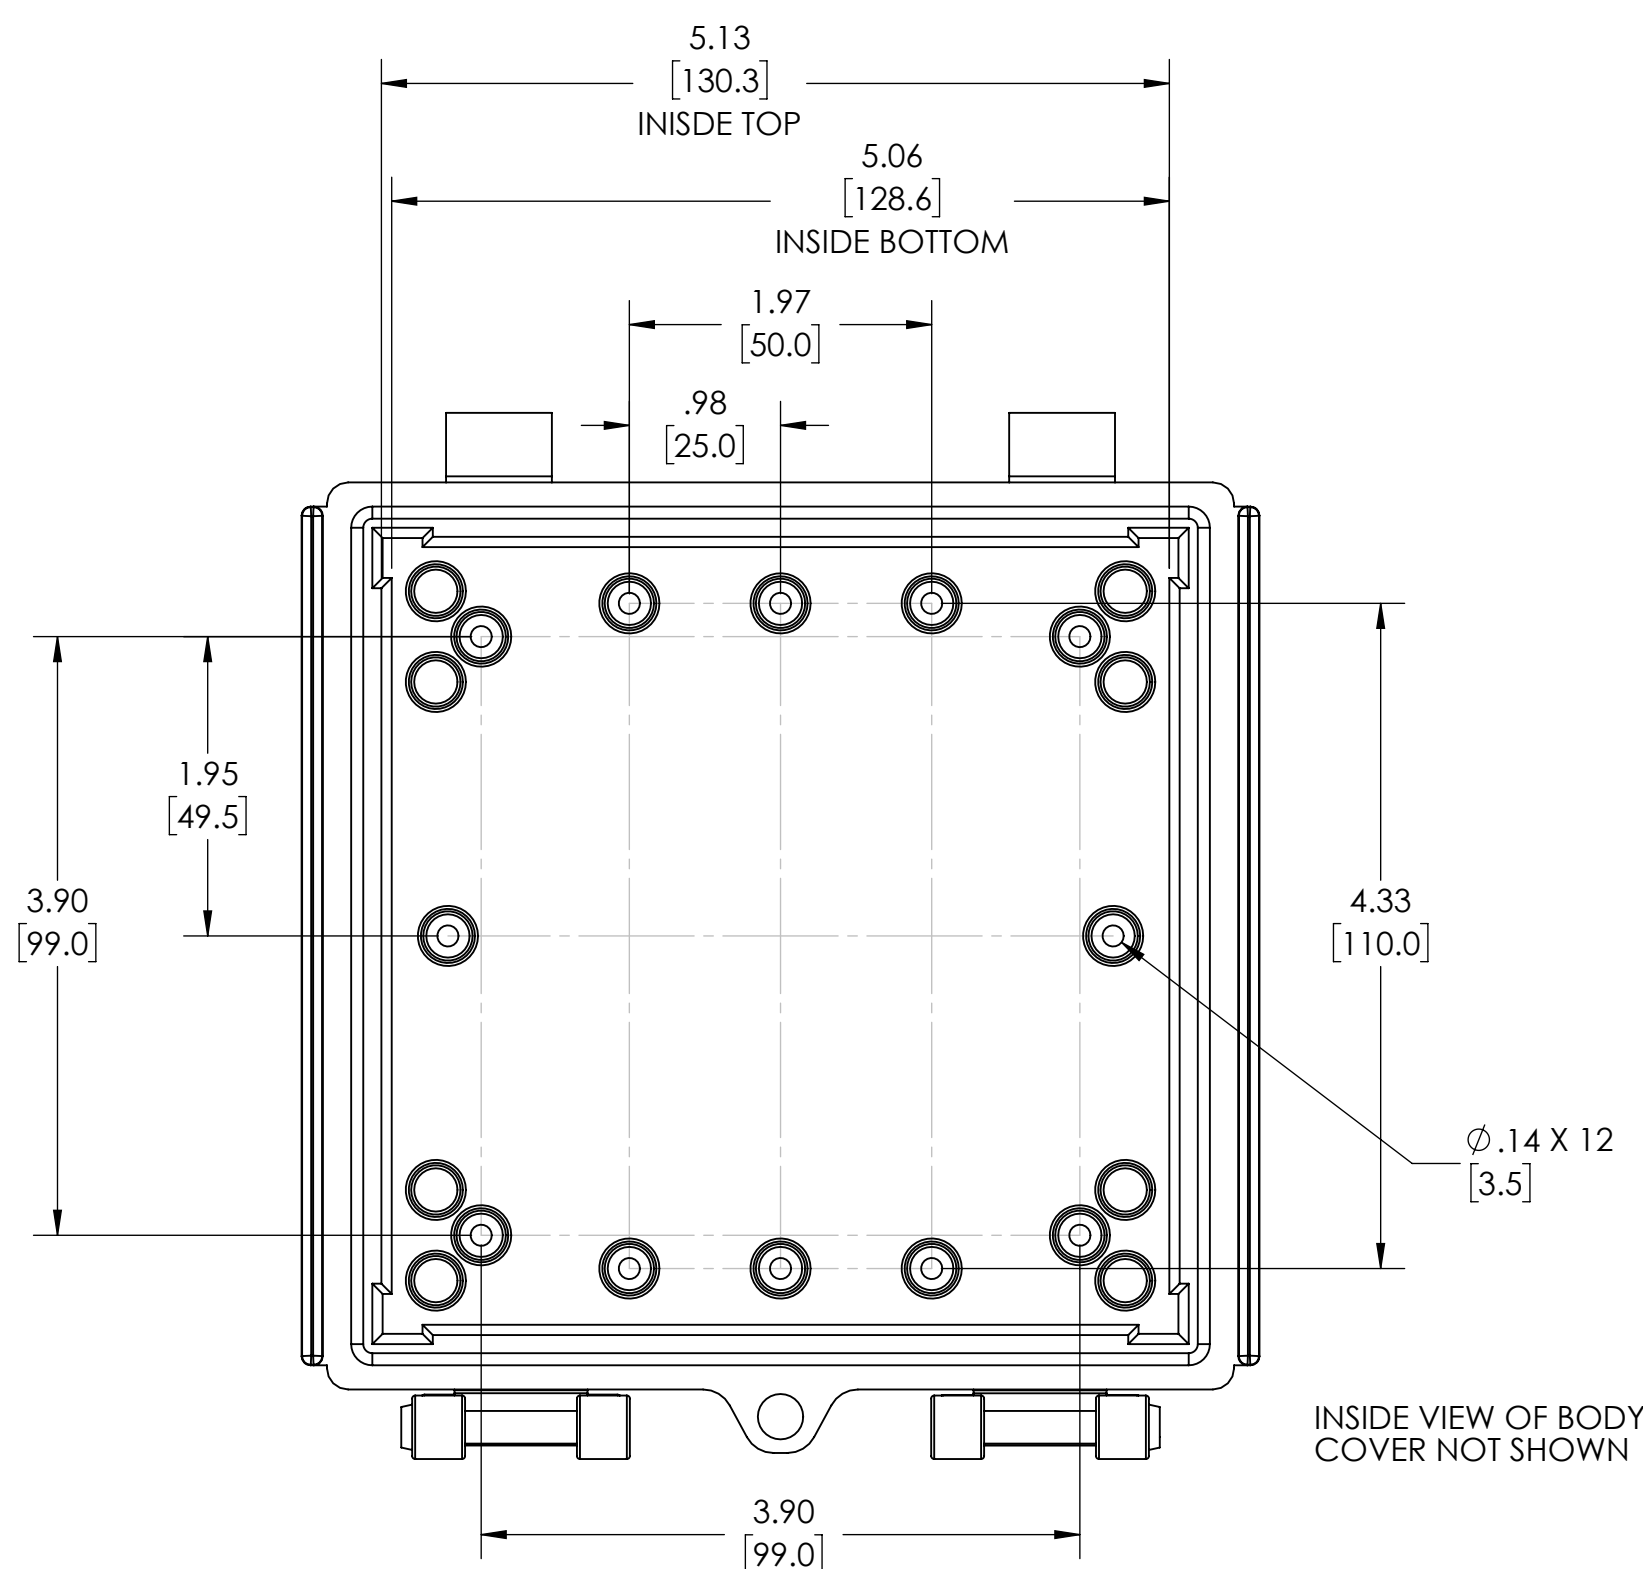

PART NAME

PTR SERIES - ABS ALL PLASTIC

PART No.

PTR-28482 & PTR-28482-C

REVISION DATE

12/16/2021

NOTES:

- MATERIAL:
BODY - GRAY ABS
COVER - GRAY ABS OR CLEAR (-C SUFFIX) POLYCARBONATE
- UL508 / NEMA TYPE 4X & 6P WITH IP-67 TUV RATING & UL-94 HB
- POURED CONTINUOUS GASKET
- SUPPLIED WITH PLASTIC INTERNAL PANEL - PTX-18482-P
- DIMENSIONS ARE INCH[MM]
- OPTIONAL ACCESSORIES:
16 GA INTERNAL MOUNTING PLATE OR ABS
EXTERNAL MOUNTING BRACKETS - NBX-10922, PIP-117-PMB