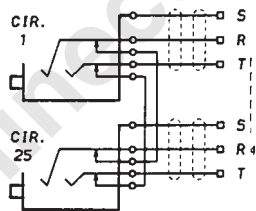

Switchcraft®

ONLINE CATALOG

SWITCHCRAFT, INC. 5555 N. Elston Ave.
Chicago, IL 60630 • 773 631-1234 • FAX: 773 792-2129
www.switchcraft.com

PATCH PANELS

NORMALS OUT
FIGURE 1

NORMALS AT JACKS
FIGURE 2

FULL SLEEVE NORMALS OUT
FIGURE 3