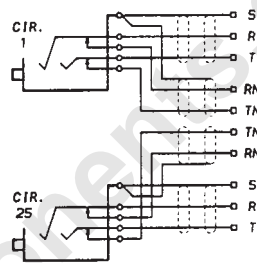

Switchcraft®

ONLINE CATALOG

SWITCHCRAFT, INC. 5555 N. Elston Ave.
Chicago, IL 60630 • 773 631-1234 • FAX: 773 792-2129
www.switchcraft.com

PATCH PANELS

NORMALS OUT
FIGURE 1

NORMALS AT JACKS
FIGURE 2

FULL SLEEVE NORMALS OUT
FIGURE 3