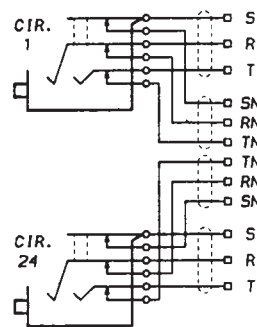

Switchcraft®

ONLINE CATALOG

SWITCHCRAFT, INC. 5555 N. Elston Ave.
Chicago, IL 60630 • 773 631-1234 • FAX: 773 792-2129
www.switchcraft.com

PATCH PANELS

NORMALS OUT
FIGURE 1

NORMALS AT JACKS
FIGURE 2

FULL SLEEVE NORMALS OUT
FIGURE 3