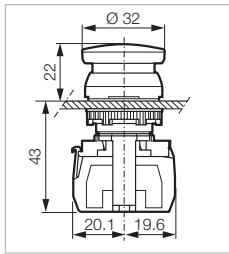

WITH SINGLE POSITION CLIP

● Red	NC	L21AC01-1E01	L22AC01-1E01
● Green	NO	L21AC02-1E10	L22AC02-1E10
● Black	NO	L21AC03-1E10	L22AC03-1E10
● Yellow	NO	L21AC04-1E10	L22AC04-1E10

WITH THREE POSITION CLIP

● Red	NC	L21AC01-3E01	L22AC01-3E01
● Green	NO	L21AC02-3E10	L22AC02-3E10
● Black	NO	L21AC03-3E10	L22AC03-3E10
● Yellow	NO	L21AC04-3E10	L22AC04-3E10

Chrome Bezel
Part Number

Black Bezel
Part Number