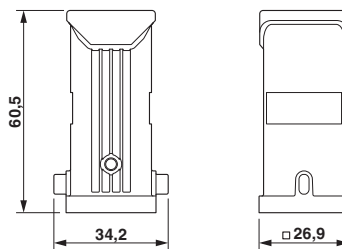

Housing - HC-STA-D07-HHFS-1TTM25-EL-AL - 1419231

Technical data

General

Note	for contact inserts HC-A03, A04, D07, D08, Q02, Q03, Q04, Q05, Q07, Q12
Size	D7
Housing type	Sleeve housing
Locking type	for single locking latch
No. of cable outlets	1
Cable exit	straight
Screw connection	none
Type of the screw connection	1x M25
Housing material	Die-cast aluminum, salt water resistant
Housing surface material	Uncoated

Drawings

Dimensional drawing

Classifications

eCl@ss

eCl@ss 5.1	27260701
eCl@ss 8.0	27440202
eCl@ss 9.0	27440202

ETIM

ETIM 5.0	EC000437
ETIM 6.0	EC000437

UNSPSC

UNSPSC 13.2	31261501

Approvals

Approvals