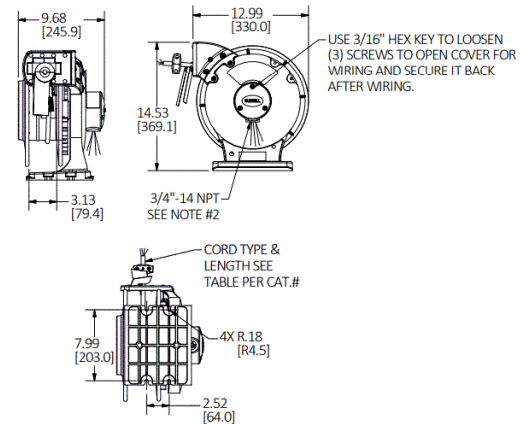

Wire Management Products

Cord and Cable Reels

Weatherproof Cord Reels

Features

- Durable, Corrosion Resistant Cast Aluminum Construction
- UL Type 4
- Multi-Position Guide Arm can be mounted in two different positions
- Positive Latch mechanism automatically maintains desired cord length
- Ratchet Lock can be disengaged in field for constant tension applications

Ordering Information

Description	UPC Number	Catalog Number
Yellow Weatherproof Reel, UL Type 4, 35 Ft , #14/3 SOW, 15 A, 600 VAC	783585585796	HBLW35143

Listings

cULus Listed

Specifications

Spool	Aluminum
Guide Frame	Thermoplastic
Cord	Copper
Internal Terminals	Copper Alloy
Ball Stopper	Thermoplastic
Fitting	Aluminum

Performance

Amperage

15 A

Max. Working Voltage

600V AC

Moisture Resistance

Dry, Indoor and Wet and Damp Outdoor, Non-Hazardous Locations - UL Type 4

Number of Wires

3-Wire

HUBBELL

Related Products

Pivot Base	HBLI340PB
Mounting Bracket	HBLIMB
Ball Stop	HBLI14BS

Online Resources

Customer Drawing
Customer Sales Drawings
eCatalog
Installation/Instruction Manual

Dimensions in Inches (mm)

Hubbell Wiring Device-Kellems • Hubbell Incorporated (Delaware) • 40 Waterview Drive • Shelton, CT 06484

Phone (800) 288-6000 • Fax (800) 255-1031 • Specifications subject to change without notice.