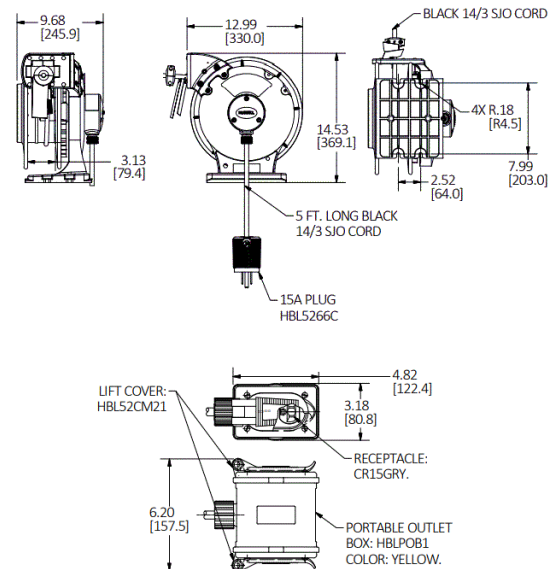

Wire Management Products

Cord and Cable Reels

Industrial Power Cord Reels

HUBBELL

Features

- Durable, Corrosion Resistant Cast Aluminum Construction
- UL Type 1
- Multi-Position Guide Arm can be mounted in two different positions
- Positive Latch mechanism automatically maintains desired cord length
- Ratchet Lock can be disengaged in field for constant tension applications

Ordering Information

Description	UPC	Catalog Number
Yellow Industrial Reel with Yellow Box and (2) 15A Duplex Receptacle, UL Type 1, 35 Ft., #14/3 SJO, 15 A, 125 VAC	783585585239	HBLI35143R215Y

Listings

cULus Listed

Specifications

Spool	Aluminum
Guide Frame	Thermoplastic
Cord	Copper
Internal Terminals	Copper Alloy
Ball Stopper	Thermoplastic
Fitting	Aluminum

Related Products

Pivot Base	HBLI340PB
Mounting Bracket	HBLIMB
Ball Stop	HBLI16BS

Online Resources

Customer Drawing
Customer Sales Drawings
eCatalog
Installation Instructions
Installation/Instruction Manual

Dimensions in Inches (mm)

Hubbell Wiring Device-Kellems • Hubbell Incorporated (Delaware) • 40 Waterview Drive • Shelton, CT 06484