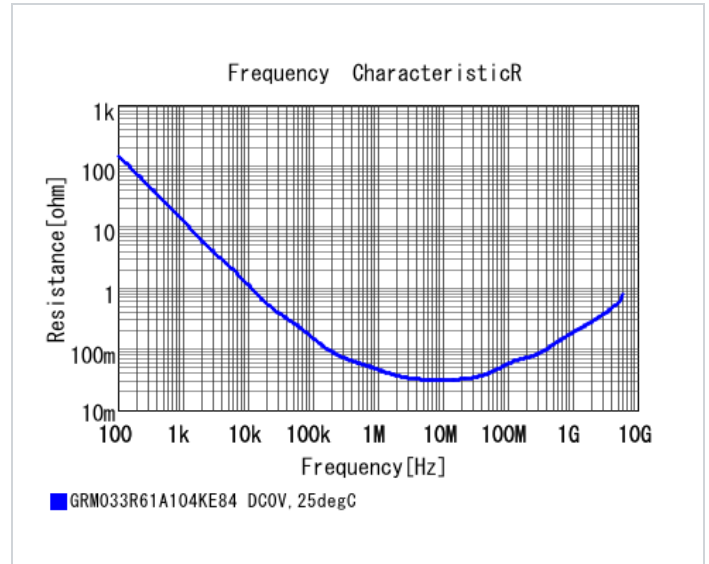

⚠ Attention

- 1.This datasheet is downloaded from the website of Murata Manufacturing Co., Ltd. Therefore, it's specifications are subject to change or our products in it may be discontinued without advance notice. Please check with our sales representatives or product engineers before ordering.
  - 2.This datasheet has only typical specifications because there is no space for detailed specifications.
2. Therefore, please review our product specifications or consult the approval sheet for product specifications before ordering.