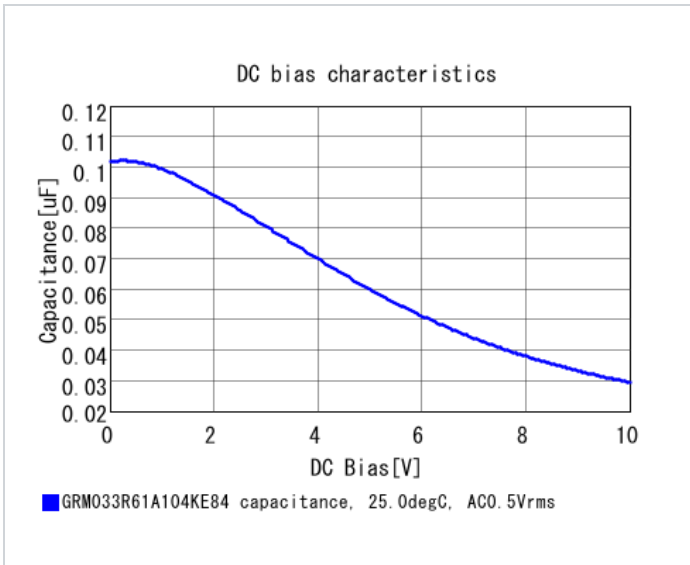

⚠ Attention

- 1.This datasheet is downloaded from the website of Murata Manufacturing Co., Ltd. Therefore, it's specifications are subject to change or our products in it may be discontinued without advance notice. Please check with our sales representatives or product engineers before ordering.
  - 2.This datasheet has only typical specifications because there is no space for detailed specifications.
2. Therefore, please review our product specifications or consult the approval sheet for product specifications before ordering.