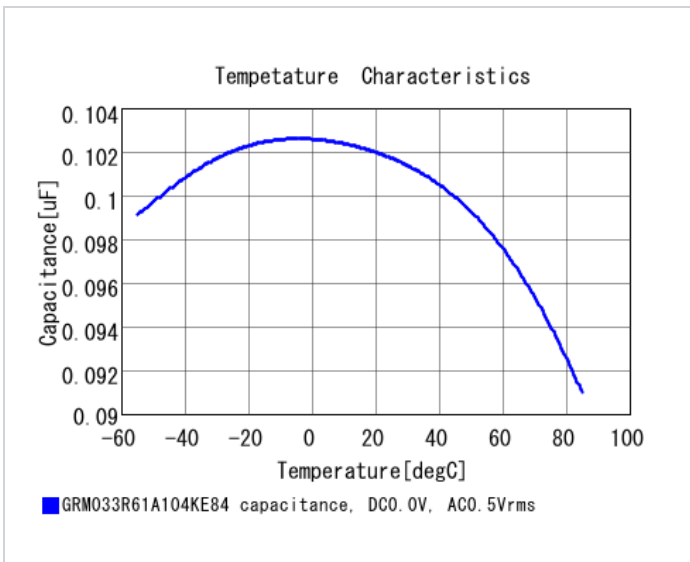

⚠ Attention

- 1.This datasheet is downloaded from the website of Murata Manufacturing Co., Ltd. Therefore, it's specifications are subject to change or our products in it may be discontinued without advance notice. Please check with our sales representatives or product engineers before ordering.
  - 2.This datasheet has only typical specifications because there is no space for detailed specifications.
2. Therefore, please review our product specifications or consult the approval sheet for product specifications before ordering.