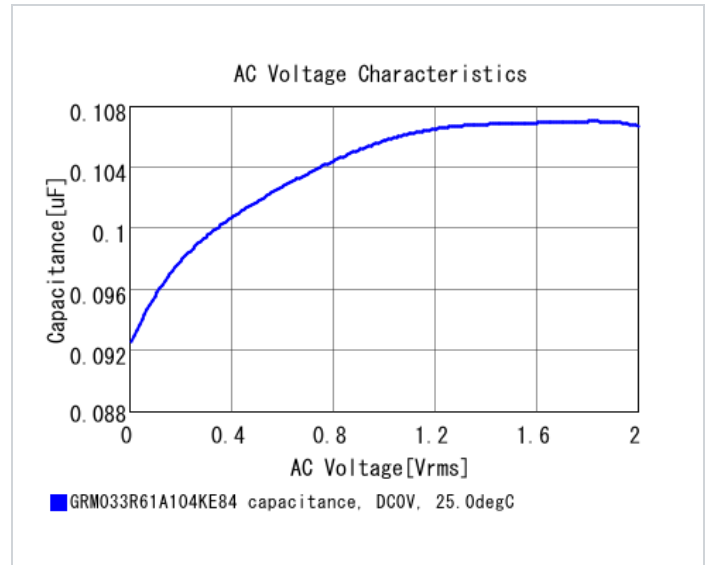

⚠ Attention

- 1.This datasheet is downloaded from the website of Murata Manufacturing Co., Ltd. Therefore, it's specifications are subject to change or our products in it may be discontinued without advance notice. Please check with our sales representatives or product engineers before ordering.
  - 2.This datasheet has only typical specifications because there is no space for detailed specifications.
2. Therefore, please review our product specifications or consult the approval sheet for product specifications before ordering.