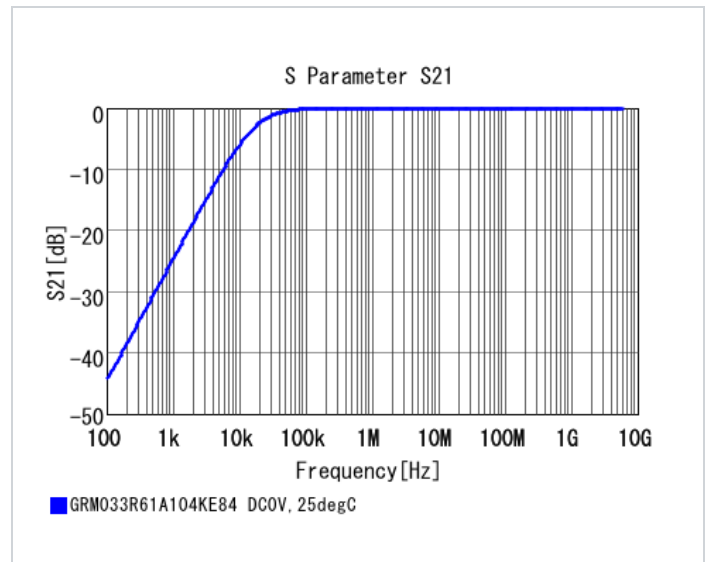

⚠ Attention

- 1.This datasheet is downloaded from the website of Murata Manufacturing Co., Ltd. Therefore, it's specifications are subject to change or our products in it may be discontinued without advance notice. Please check with our sales representatives or product engineers before ordering.
  - 2.This datasheet has only typical specifications because there is no space for detailed specifications.
2. Therefore, please review our product specifications or consult the approval sheet for product specifications before ordering.