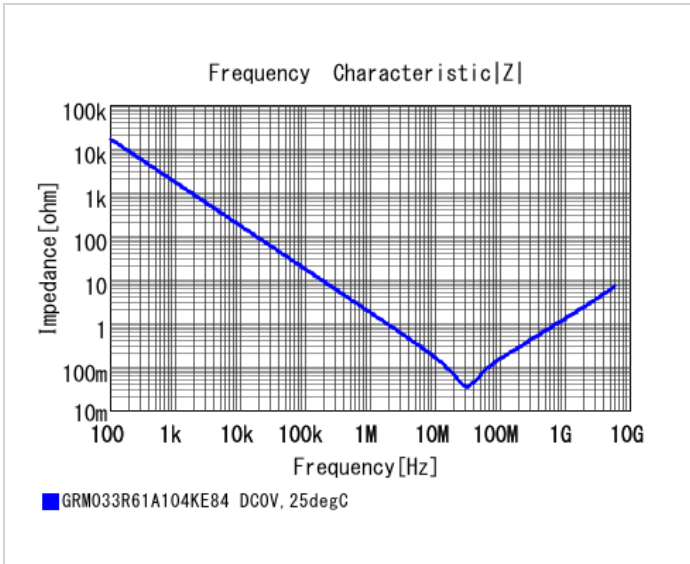

⚠ Attention

- 1.This datasheet is downloaded from the website of Murata Manufacturing Co., Ltd. Therefore, it's specifications are subject to change or our products in it may be discontinued without advance notice. Please check with our sales representatives or product engineers before ordering.
  - 2.This datasheet has only typical specifications because there is no space for detailed specifications.
2. Therefore, please review our product specifications or consult the approval sheet for product specifications before ordering.