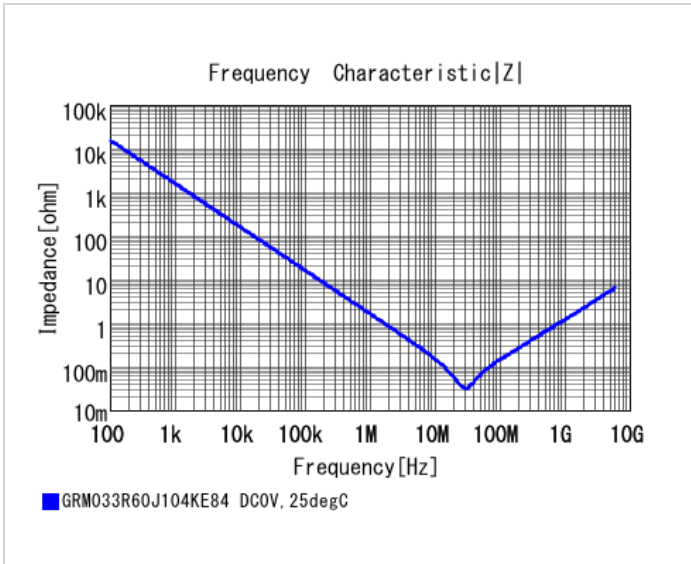

⚠ Attention

- 1.This datasheet is downloaded from the website of Murata Manufacturing Co., Ltd. Therefore, it's specifications are subject to change or our products in it may be discontinued without advance notice. Please check with our sales representatives or product engineers before ordering.
- 2.This datasheet has only typical specifications because there is no space for detailed specifications. Therefore, please review our product specifications or consult the approval sheet for product specifications before ordering.