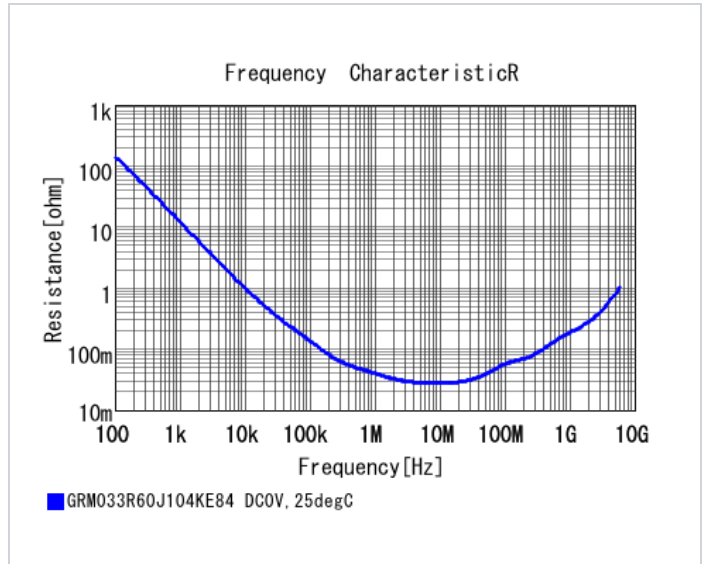

⚠ Attention

- 1.This datasheet is downloaded from the website of Murata Manufacturing Co., Ltd. Therefore, it's specifications are subject to change or our products in it may be discontinued without advance notice. Please check with our sales representatives or product engineers before ordering.
- 2.This datasheet has only typical specifications because there is no space for detailed specifications. Therefore, please review our product specifications or consult the approval sheet for product specifications before ordering.