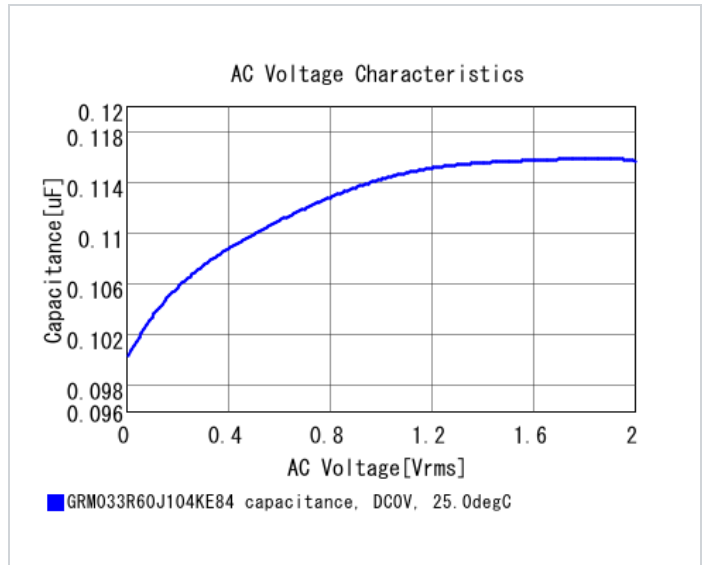

⚠ Attention

- 1.This datasheet is downloaded from the website of Murata Manufacturing Co., Ltd. Therefore, it's specifications are subject to change or our products in it may be discontinued without advance notice. Please check with our sales representatives or product engineers before ordering.
- 2.This datasheet has only typical specifications because there is no space for detailed specifications. Therefore, please review our product specifications or consult the approval sheet for product specifications before ordering.