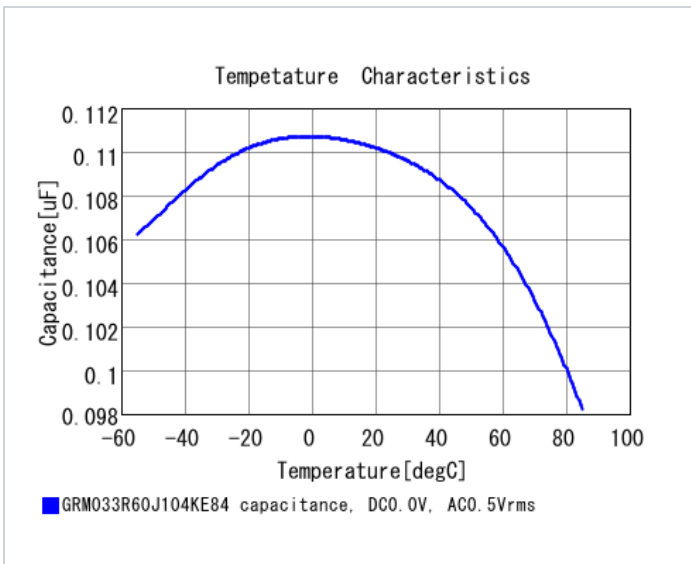

⚠ Attention

- 1.This datasheet is downloaded from the website of Murata Manufacturing Co., Ltd. Therefore, it's specifications are subject to change or our products in it may be discontinued without advance notice. Please check with our sales representatives or product engineers before ordering.
- 2.This datasheet has only typical specifications because there is no space for detailed specifications. Therefore, please review our product specifications or consult the approval sheet for product specifications before ordering.