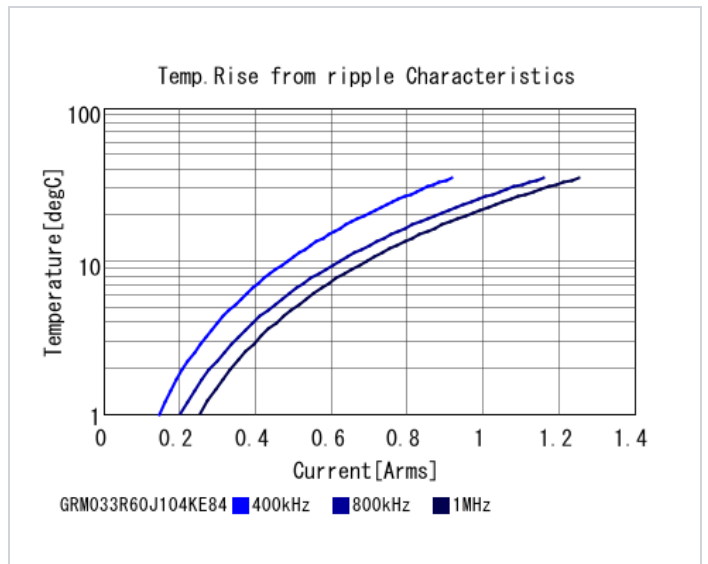

⚠ Attention

- 1.This datasheet is downloaded from the website of Murata Manufacturing Co., Ltd. Therefore, it's specifications are subject to change or our products in it may be discontinued without advance notice. Please check with our sales representatives or product engineers before ordering.
- 2.This datasheet has only typical specifications because there is no space for detailed specifications. Therefore, please review our product specifications or consult the approval sheet for product specifications before ordering.