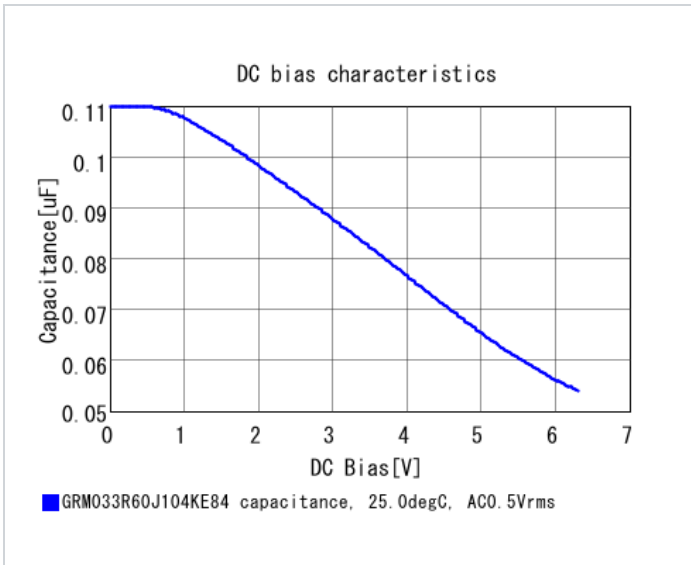

⚠ Attention

- 1.This datasheet is downloaded from the website of Murata Manufacturing Co., Ltd. Therefore, it's specifications are subject to change or our products in it may be discontinued without advance notice. Please check with our sales representatives or product engineers before ordering.
- 2.This datasheet has only typical specifications because there is no space for detailed specifications. Therefore, please review our product specifications or consult the approval sheet for product specifications before ordering.