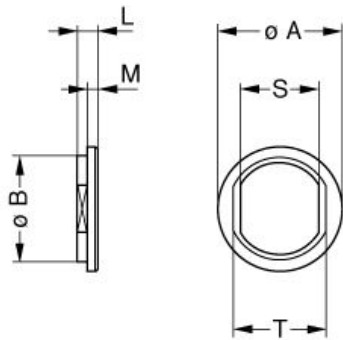

SUMMARY

Wires

Image is for illustrative purpose only

Series	2S
Termination type	No contacts / Accessory
IP rating	0
AWG wire size	0.00 - 0.00
Cable Ø	0.00 - 0.00 mm
Status	active

Download

[Request a quote](#)

[Catalog](#)

TECHNICAL DETAILS

Mechanics

Shell Style/Model	GRA*: Insulating washer
Keying	No keying
Housing Material	Polyamide, white
Weight	.32 g

Performance

Configuration
Insulator
Rated Current

Others

Temp (min / max):	-50° C / +90° C
Humidity (max):	<=95% [at 60 deg C / 140 F]
Vibration:	15 g [10 Hz - 2000 Hz]
Shock Resistance:	100 g [6 ms]
Climatical Category:	50/175/21

Shielding (min): 75 dB (10 MHz)
Shielding (min): 40 dB (1 GHz)

DRAWINGS

Draws

No keying

Dimensions

	A	B	L	M	S	T
mm.	21.1	17.9	2.3	1.3	13.6	16.2
in.	0,83	0,70	0,09	0,05	0,54	0,64

RECOMMENDED BY LEMO

Tools