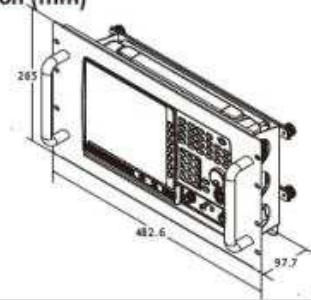

GRA-415 Rack Adapter Panel

Rack Mounting (19" , 6U) , For : GSP-930

GRA-415 Rack Dimension (mm)

GRA-417 Rack Adapter Panel

Rack Mounting (19" , 6U)
 For : GPT-9801/9802/9803/9901A/9902A/9903A

GRA-417 Rack Dimension (mm)

GRA-420 Rack Adapter Panel

Rack Mounting (19" , 6U) , For : GDM-2000A Series

GRA-420 Rack Dimension (mm)

GRA-422 Rack Adapter Panel

Rack Mounting (19" , 2U)
 For : GDM-8261A, GDM-8251A/8255A, GDM-8342/8341