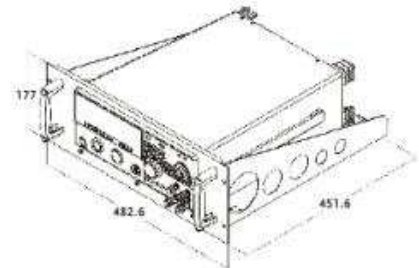

GRA-415 Rack Adapter Panel

Rack Mounting (19" , 6U) , For : GSP-930

GRA-415 Rack Dimension (mm)

GRA-417 Rack Adapter Panel

Rack Mounting (19" , 6U)
 For : GPT-9801/9802/9803/9901A/9902A/9903A

GRA-417 Rack Dimension (mm)

GRA-420 Rack Adapter Panel

Rack Mounting (19" , 6U) , For : GDM-2000A Series

GRA-420 Rack Dimension (mm)

GRA-422 Rack Adapter Panel

Rack Mounting (19" , 2U)
 For : GDM-8261A, GDM-8251A/8255A, GDM-8342/8341