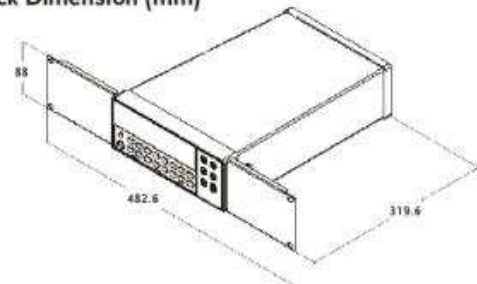

GRA-422 Rack Dimension (mm)