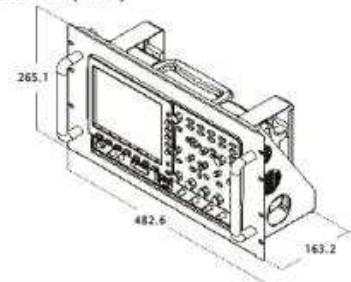

GRA-415 Rack Adapter Panel

Rack Mounting (19" , 6U) , For : GSP-930

GRA-415 Rack Dimension (mm)

GRA-417 Rack Adapter Panel

Rack Mounting (19" , 6U)
 For : GPT-9801/9802/9803/9901A/9902A/9903A

GRA-417 Rack Dimension (mm)

GRA-420 Rack Adapter Panel

Rack Mounting (19" , 6U) , For : GDM-2000A Series

GRA-420 Rack Dimension (mm)

GRA-422 Rack Adapter Panel

Rack Mounting (19" , 2U)
 For : GDM-8261A, GDM-8251A/8255A, GDM-8342/8341