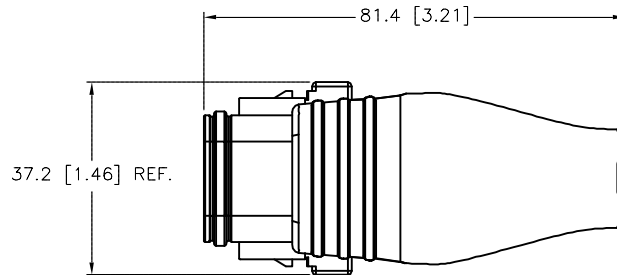

DEUTSCH END VIEW: FEMALE

SPECIFICATIONS

DEUTSCH CONNECTOR	DT06-08SA-E008
DEUTSCH WEDGELOCK	W8S
DEUTSCH TERMINALS	0462-201-16141
MOLDED HEAD MATERIAL/COLOR	TPU/BLACK

SOURCE DRAWING - FOR REFERENCE ONLY

RELATED DOCUMENTS		3RD ANGLE PROJECTION	THIS DRAWING IS CONFIDENTIAL AND THE PROPERTY OF TURCK INC. USE OF THIS DOCUMENT WITHOUT WRITTEN PERMISSION IS PROHIBITED.	 3000 CAMPUS DRIVE MINNEAPOLIS, MN 55441 1-800-544-7769 (763) 553-7300 (763) 553-0708 fax turck.com				
1.					DRFT	NF	DATE	05/06/15
2.		ALL DIMENSIONS DISPLAYED ON THIS DRAWING ARE FOR REFERENCE ONLY	APVD		A.A.	SCALE	1=1.5	
3.		CONTACT TURCK FOR MORE INFORMATION	UNIT OF MEASUREMENT		IDENTIFICATION NO.		REV	
4.			MILLIMETER [ INCH ]	U2-24763		B		
MATERIAL		SEE SPECIFICATIONS		DO NOT SCALE THIS DRAWING		FILE: U2-24763		SHEET 1 OF 1
FINISH		SEE SPECIFICATIONS						