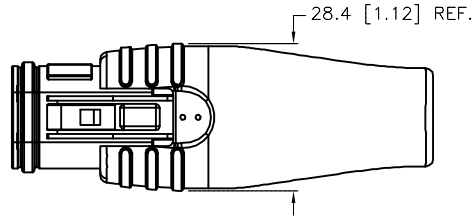

DEUTSCH END VIEW: FEMALE

SPECIFICATIONS

DEUTSCH CONNECTOR	DT06-08SA-E008
DEUTSCH WEDGELOCK	W8S
DEUTSCH TERMINALS	0462-201-16141
MOLDED HEAD MATERIAL/COLOR	TPU/BLACK

SOURCE DRAWING - FOR REFERENCE ONLY

RELATED DOCUMENTS		3RD ANGLE PROJECTION	THIS DRAWING IS CONFIDENTIAL AND THE PROPERTY OF TURCK INC. USE OF THIS DOCUMENT WITHOUT WRITTEN PERMISSION IS PROHIBITED.	 3000 CAMPUS DRIVE MINNEAPOLIS, MN 55441 1-800-544-7769 (763) 553-7300 (763) 553-0708 fax turck.com				
1.					DRFT	NF	DATE	05/06/15
2.		ALL DIMENSIONS DISPLAYED ON THIS DRAWING ARE FOR REFERENCE ONLY	APVD		A.A.	SCALE	1=1.5	
3.		CONTACT TURCK FOR MORE INFORMATION	UNIT OF MEASUREMENT		IDENTIFICATION NO.		REV	
4.			MILLIMETER [ INCH ]	U2-24763		B		
MATERIAL		SEE SPECIFICATIONS		DO NOT SCALE THIS DRAWING		FILE: U2-24763		SHEET 1 OF 1
FINISH		SEE SPECIFICATIONS						