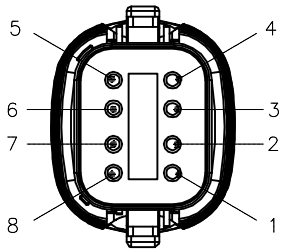

DEUTSCH END VIEW: FEMALE

SPECIFICATIONS

DEUTSCH CONNECTOR	DT06-08SA-E008
DEUTSCH WEDGELOCK	W8S
DEUTSCH TERMINALS	0462-201-16141
MOLDED HEAD MATERIAL/COLOR	TPU/BLACK

SOURCE DRAWING - FOR REFERENCE ONLY

RELATED DOCUMENTS		3RD ANGLE PROJECTION	THIS DRAWING IS CONFIDENTIAL AND THE PROPERTY OF TURCK INC. USE OF THIS DOCUMENT WITHOUT WRITTEN PERMISSION IS PROHIBITED.	 3000 CAMPUS DRIVE MINNEAPOLIS, MN 55441 1-800-544-7769 (763) 553-7300 (763) 553-0708 fax turck.com				
1.					DRFT	NF	DATE	05/06/15
2.		ALL DIMENSIONS DISPLAYED ON THIS DRAWING ARE FOR REFERENCE ONLY	APVD		A.A.	SCALE	1=1.5	
3.		CONTACT TURCK FOR MORE INFORMATION	UNIT OF MEASUREMENT		IDENTIFICATION NO.		REV	
4.			MILLIMETER [ INCH ]	U2-24763		B		
MATERIAL		SEE SPECIFICATIONS		DO NOT SCALE THIS DRAWING		FILE: U2-24763		SHEET 1 OF 1
FINISH		SEE SPECIFICATIONS						