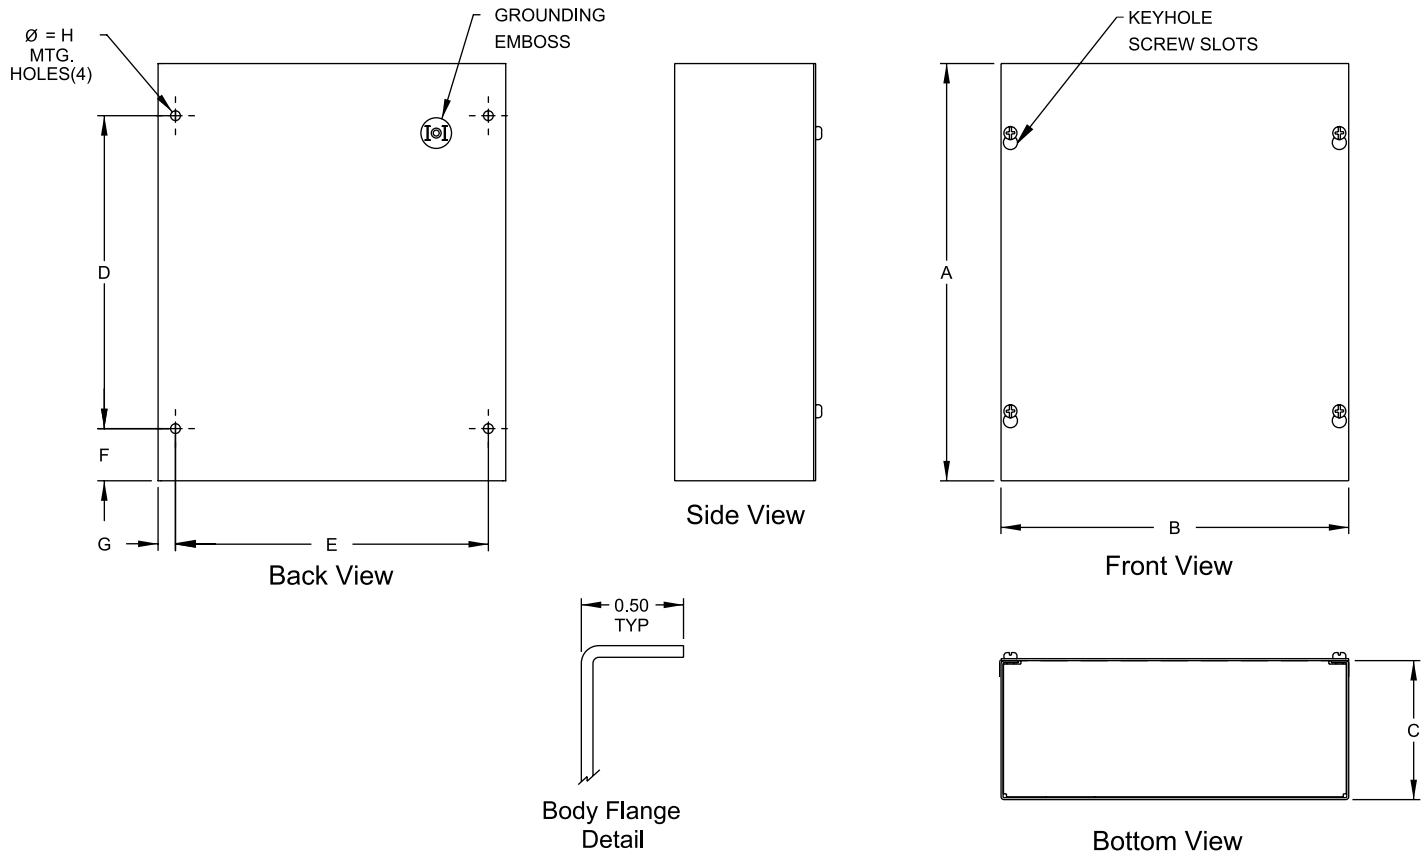

C-Box Screw Cover without Knockouts NEMA 1

Part No.	Overall Dimensions			Mtg. Centers					Ship Wt. lbs.
	A	B	C	D	E	F	G	H	
CS443	4	4	3	2.25	3.00	0.88	.50	.28	2
CS663	6	6	3	3.00	5.00	1.50	.50	.28	3
CS863	8	6	3	5.00	5.00	1.50	.50	.28	3
CS16143	16	14	3	13.00	13.00	1.50	.50	.28	12
CS18143	18	14	3	15.00	13.00	1.50	.50	.28	13
CS20143	20	14	3	17.00	13.00	1.50	.50	.28	13
CS444	4	4	4	2.25	3.00	0.88	.50	.28	2
CS644	6	4	4	3.00	3.00	1.50	.50	.28	3
CS664	6	6	4	3.00	5.00	1.50	.50	.28	3
CS864	8	6	4	5.00	5.00	1.50	.50	.28	5
CS884	8	8	4	5.00	7.00	1.50	.50	.28	5
CS1084	10	8	4	7.00	7.00	1.50	.50	.28	6
CS10104	10	10	4	7.00	9.00	1.50	.50	.28	6
CS1284	12	8	4	9.00	7.00	1.50	.50	.28	7
CS12104	12	10	4	9.00	9.00	1.50	.50	.28	8
CS12124	12	12	4	9.00	11.00	1.50	.50	.28	9
CS16124	16	12	4	13.00	11.00	1.50	.50	.28	12
CS18124	18	12	4	15.00	11.00	1.50	.50	.28	12
CS18184	18	18	4	15.00	17.00	1.50	.50	.28	16
CS24244	24	24	4	21.00	23.00	1.50	.50	.28	33
CS666	6	6	6	3.00	5.00	1.50	.50	.28	4
CS886	8	8	6	5.00	7.00	1.50	.50	.28	6
CS1086	10	8	6	7.00	7.00	1.50	.50	.28	7

Part No.	Overall Dimensions			Mtg. Centers					Ship Wt. lbs.
	A	B	C	D	E	F	G	H	
CS10106	10	10	6	7.00	9.00	1.50	.50	.28	8
CS12106	12	10	6	9.00	9.00	1.50	.50	.28	8
CS12126	12	12	6	9.00	11.00	1.50	.50	.28	9
CS16126	16	12	6	13.00	11.00	1.50	.50	.28	13
CS16166	16	16	6	13.00	15.00	1.50	.50	.28	16
CS18126	18	12	6	15.00	11.00	1.50	.50	.28	14
CS18186	18	18	6	15.00	17.00	1.50	.50	.28	19
CS24186	24	18	6	21.00	17.00	1.50	.50	.28	26
CS24246	24	24	6	21.00	22.50	1.50	.75	.44	37
CS30246	30	24	6	27.00	22.50	1.50	.75	.44	45
CS36246	36	24	6	33.00	22.50	1.50	.75	.44	57
CS36366	36	36	6	33.00	34.50	1.50	.75	.44	70
CS12128	12	12	8	9.00	11.00	1.50	.50	.28	12
CS16168	16	16	8	13.00	15.00	1.50	.50	.28	18
CS18188	18	18	8	15.00	17.00	1.50	.50	.28	21
CS24248	24	24	8	21.00	22.50	1.50	.75	.44	42
CS36248	36	24	8	33.00	22.50	1.50	.75	.44	65
CS202010	20	20	10	17.00	19.00	1.50	.75	.44	35
CS242410	24	24	10	21.00	22.50	1.50	.50	.28	49
CS302010	30	20	10	27.00	18.50	1.50	.75	.44	55
CS362410	36	24	10	33.00	22.50	1.50	.75	.44	70
CS363612	36	36	12	33.00	34.50	1.50	.75	.44	88