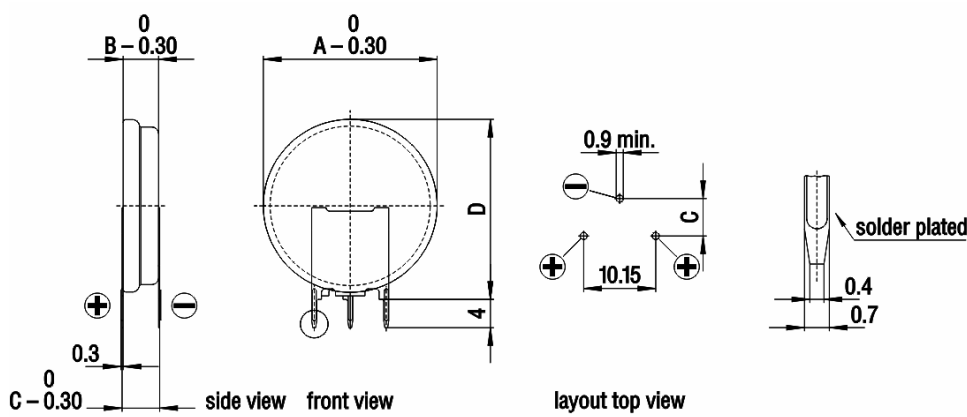

## Tabbed Lithium Batteries

### Tabbed 3V Lithium Batteries P.C. Board Mounting – Three Pins Vertical

RENATA Part name	RENATA Part number	Nominal capacity (mAh)	Weight (g)	Maximum dimensions (mm)			
				A	B	C	D
CR2025RV-LF	701076	170	2.6	20.0	2.5	2.8	21.0
CR2032RV-LF	701083	235	3.1	20.0	3.2	3.5	21.0
CR2325RV-LF	701088	190	3.3	23.0	2.5	2.8	24.0
CR2430RV-LF	701094	285	4.4	24.5	3.0	3.3	25.5
CR2450NRV-LF	701099	540	6.2	24.5	5.0	5.3	25.5
CR2477NRV-LF	701104	950	8.5	24.5	7.7	8.0	25.5