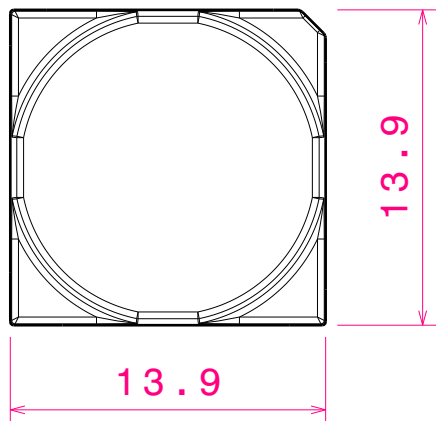

DETAILS

Product Number	CA15230_VERONICA-SQ-MINI-M
Family	Veronica
Type	Assembly
Color	clear
Diameter	13,9+13,9 mm
Height	8,86 mm
Style	square
Optic Material	PMMA
Holder Material	
Fastening	tape, pin
Status	production ready
ROHS Compliant	Yes
Date Updated	15/09/2016

Isometric view
Scale: 2:1

3

3

Oval direction

Pos pin

2

2

Pos pin
Oval version
TOP VIEW

INDEX	DESCRIPTION
1	VERONICA-SQ-MINI-TAPE
2	VERONICA-SQ-MINI

Tolerances if not otherwise shown
According to DIN ISO 2768-1
Linear measures:
up to 30mm class M, otherwise class C
According to DIN ISO 2768-2
Form and position: class L

SIZE PART NUMBER

A4

-

SCALE 3:1 WEIGHT

SHEET 1/1

D

A

1