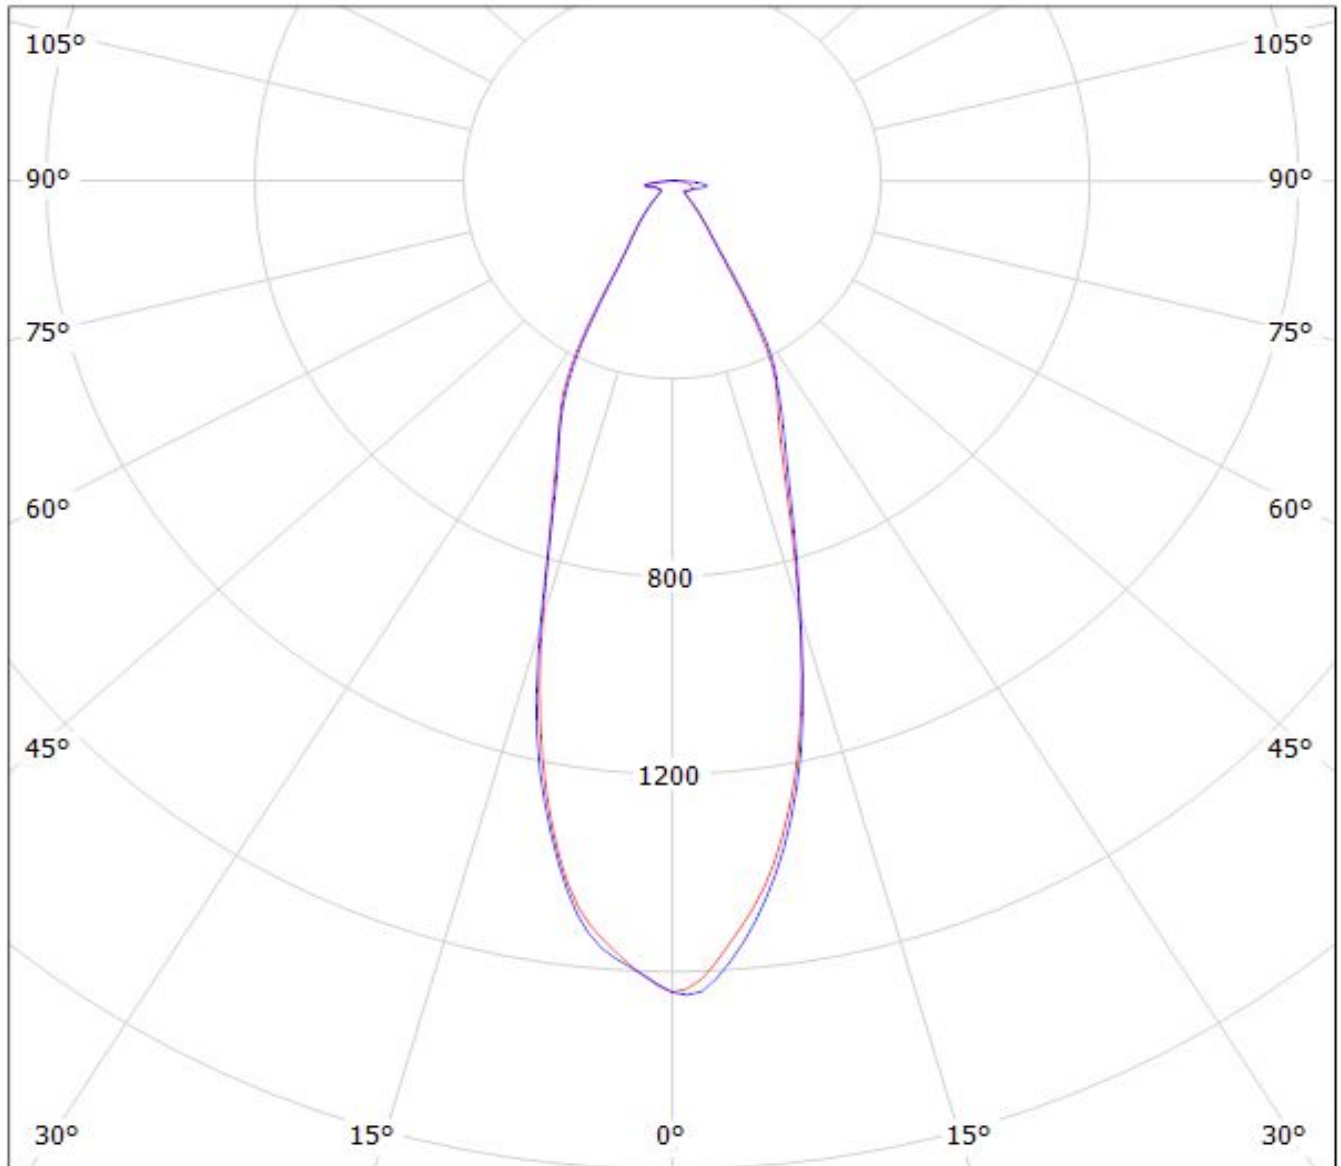

DETAILS

Product Number	CA15230_VERONICA-SQ-MINI-M
Family	Veronica
Type	Assembly
Color	clear
Diameter	13,9+13,9 mm
Height	8,86 mm
Style	square
Optic Material	PMMA
Holder Material	
Fastening	tape, pin
Status	production ready
ROHS Compliant	Yes
Date Updated	15/09/2016

Isometric view
Scale: 2:1

3

3

Oval direction

Pos pin

2

2

Pos pin
Oval version
TOP VIEW

SIZE PART NUMBER

A4

-

SCALE 3:1 WEIGHT

SHEET 1/1

D

A

1

cd/klm

— C0 - C180 — C90 - C270

$\eta = 93\%$

NOTE: The typical divergence will be changed by different color, chip size and chip position tolerance. The typical total divergence is the full angle measured where the luminous intensity is half of the peak value.