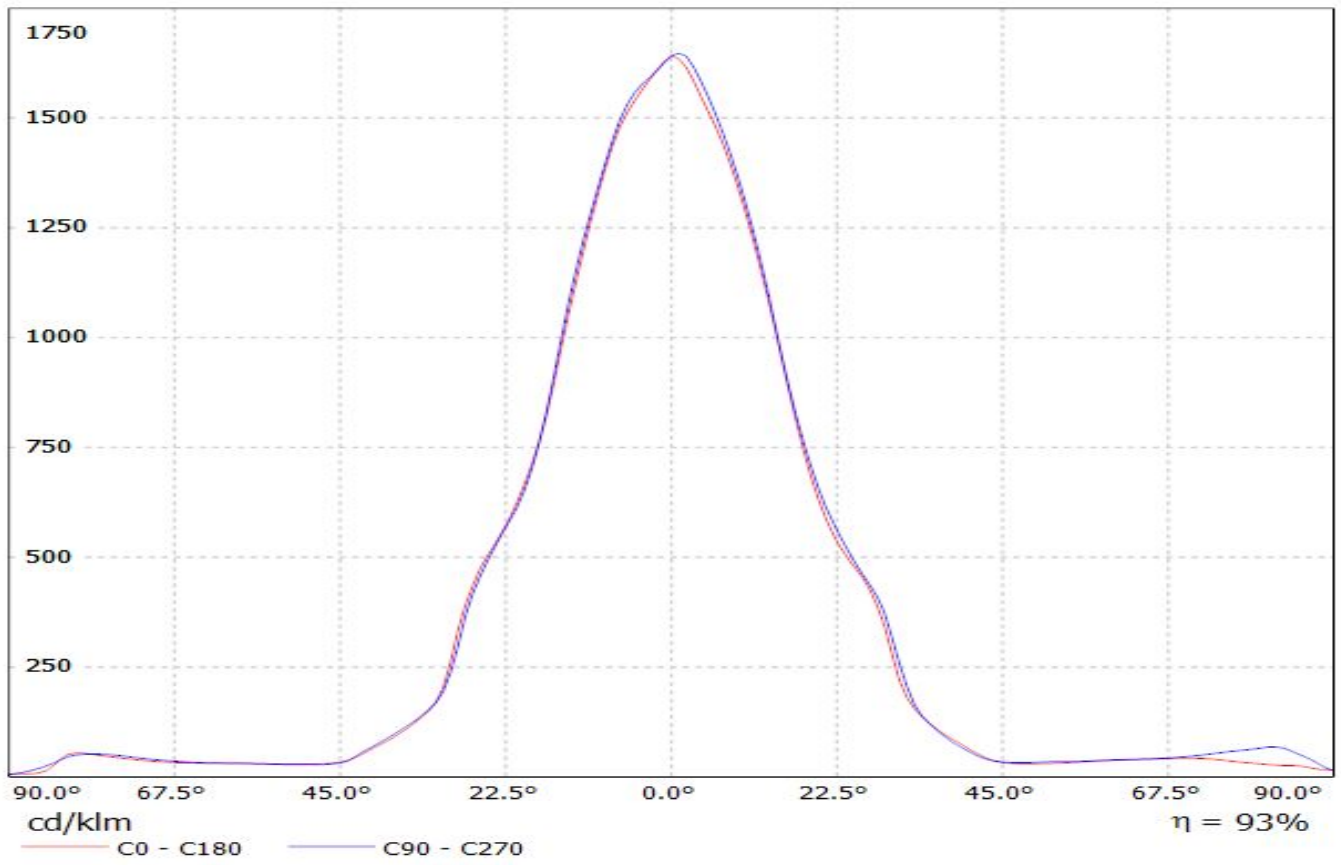

Luminaire: LEDiL Oy CA15230_VERONICA-SQ-MINI-M_(Z8Y22plus)
Lamps: 1 x Seoul_Z8Y22plus_(W6E2G)_125.652lm@250mA_P=0.69312W_I=0.250A