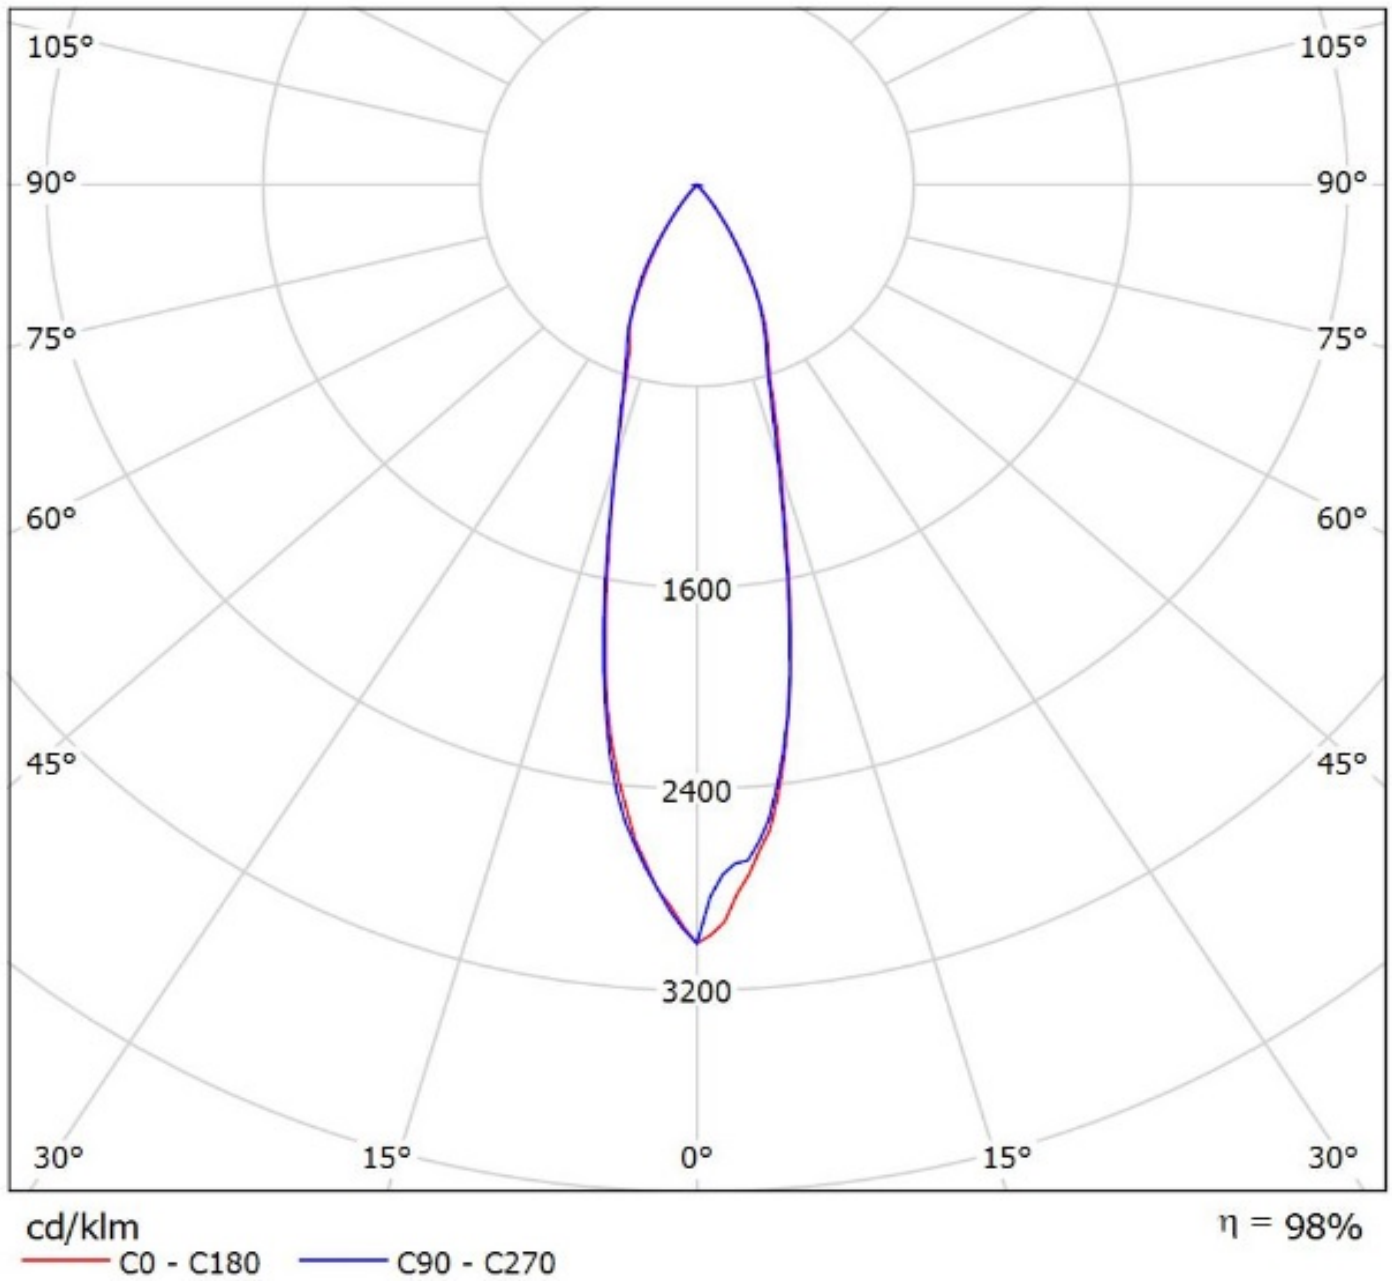

Luminaire: Ledil Oy CA15230_VERONICA-SQ-MINI-M_(Luxeon_Z_ES)_SIMULATED
Lamps: 1 x Lumileds Luxeon Z ES