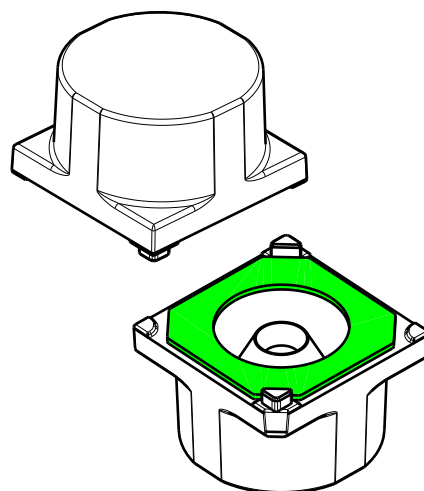

DETAILS

Product Number	CA15230_VERONICA-SQ-MINI-M
Family	Veronica
Type	Assembly
Color	clear
Diameter	13,9+13,9 mm
Height	8,86 mm
Style	square
Optic Material	PMMA
Holder Material	
Fastening	tape, pin
Status	production ready
ROHS Compliant	Yes
Date Updated	15/09/2016

OPTICAL PROPERTIES

LED	Viewing	Light	Effi-		Connector
	Angle	Beam	ciency	cd/lm	
XP-G2	34 deg	Medium	89 %	-	-
LUXEON Z ES	sim: 25	Medium	sim: 94 %	sim: 3.000	-
Z8Y22P	34 deg	Medium	93 %	1.600	-

D

C

B

A

4

4

Isometric view
Scale: 2:1

3

3

Oval direction

Pos pin

2

2

Pos pin
Oval version
TOP VIEW

INDEX	DESCRIPTION
1	VERONICA-SQ-MINI-TAPE
2	VERONICA-SQ-MINI

Tolerances if not otherwise shown
According to DIN ISO 2768-1
Linear measures:
up to 30mm class M, otherwise class C
According to DIN ISO 2768-2
Form and position: class L