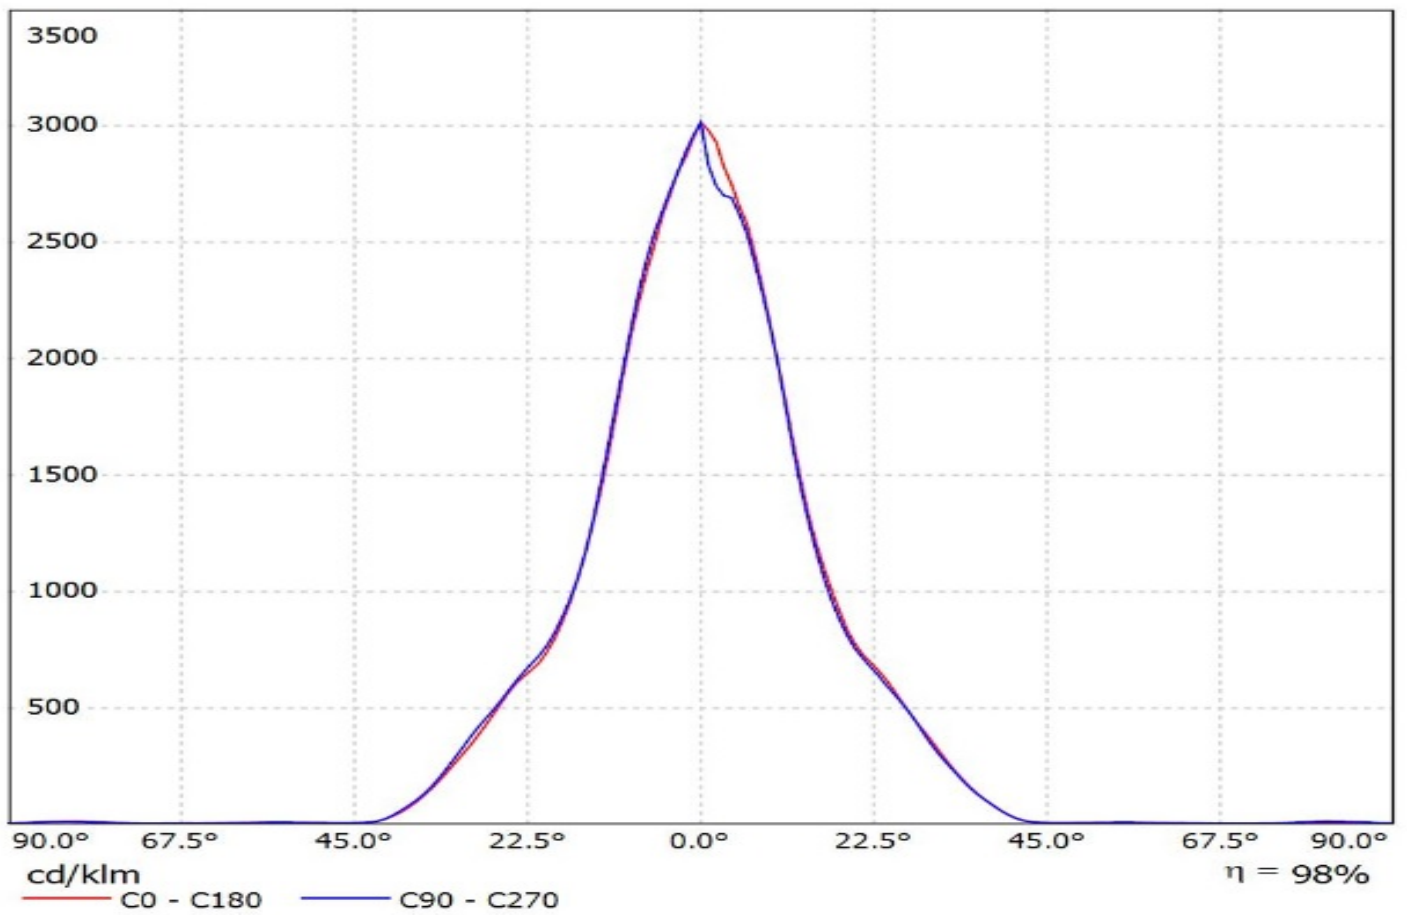

Luminaire: Ledil Oy CA15230_VERONICA-SQ-MINI-M_(Luxeon_Z_ES)_SIMULATED
Lamps: 1 x Lumileds Luxeon Z ES