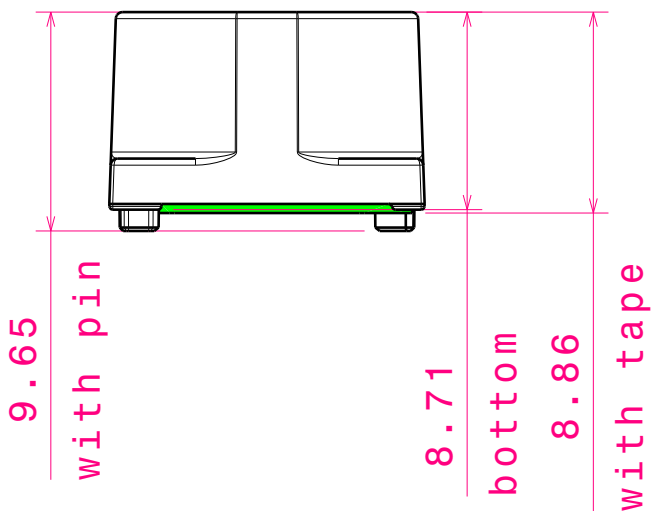

DETAILS

Product Number	CA15230_VERONICA-SQ-MINI-M
Family	Veronica
Type	Assembly
Color	clear
Diameter	13,9+13,9 mm
Height	8,86 mm
Style	square
Optic Material	PMMA
Holder Material	
Fastening	tape, pin
Status	production ready
ROHS Compliant	Yes
Date Updated	15/09/2016

Isometric view
Scale: 2:1

3

3

Oval direction

Pos pin

2

2

Pos pin
Oval version
TOP VIEW

INDEX	DESCRIPTION
1	VERONICA-SQ-MINI-TAPE
2	VERONICA-SQ-MINI

Tolerances if not otherwise shown
According to DIN ISO 2768-1
Linear measures:
up to 30mm class M, otherwise class C
According to DIN ISO 2768-2
Form and position: class L

SIZE PART NUMBER

A4

-

SCALE 3:1 WEIGHT

SHEET 1/1

D

A

1