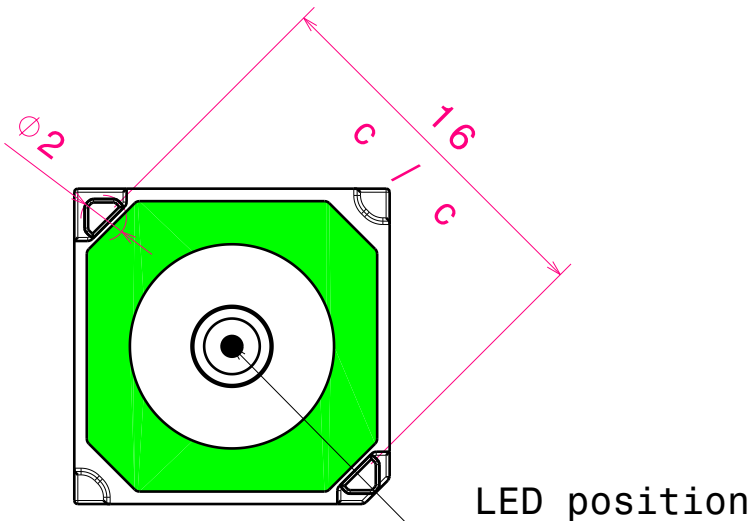

DETAILS

Product Number	CA15230_VERONICA-SQ-MINI-M
Family	Veronica
Type	Assembly
Color	clear
Diameter	13,9+13,9 mm
Height	8,86 mm
Style	square
Optic Material	PMMA
Holder Material	
Fastening	tape, pin
Status	production ready
ROHS Compliant	Yes
Date Updated	15/09/2016

OPTICAL PROPERTIES

LED	Viewing	Light	Effi-		Connector
	Angle	Beam	ciency	cd/lm	
XP-G2	34 deg	Medium	89 %	-	-
LUXEON Z ES	sim: 25	Medium	sim: 94 %	sim: 3.000	-
Z8Y22P	34 deg	Medium	93 %	1.600	-

D

C

B

A

4

4

Isometric view
Scale: 2:1

3

3

Oval direction

Pos pin

2

2

Pos pin
Oval version
TOP VIEW

INDEX	DESCRIPTION
1	VERONICA-SQ-MINI-TAPE
2	VERONICA-SQ-MINI

Tolerances if not otherwise shown
According to DIN ISO 2768-1
Linear measures:
up to 30mm class M, otherwise class C
According to DIN ISO 2768-2
Form and position: class L