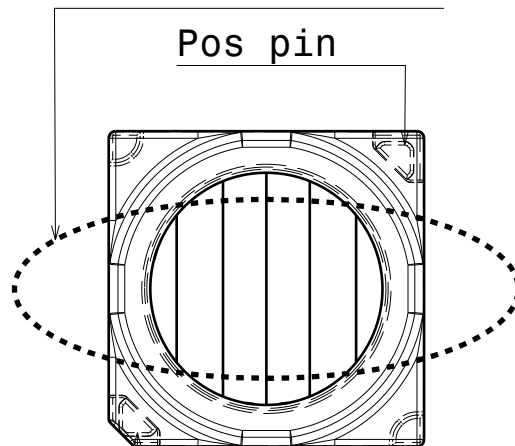

DETAILS

Product Number	CA15230_VERONICA-SQ-MINI-M
Family	Veronica
Type	Assembly
Color	clear
Diameter	13,9+13,9 mm
Height	8,86 mm
Style	square
Optic Material	PMMA
Holder Material	
Fastening	tape, pin
Status	production ready
ROHS Compliant	Yes
Date Updated	15/09/2016

OPTICAL PROPERTIES

LED	Viewing	Light	Effi-		Connector
	Angle	Beam	ciency	cd/lm	
XP-G2	34 deg	Medium	89 %	-	-
LUXEON Z ES	sim: 25	Medium	sim: 94 %	sim: 3.000	-
Z8Y22P	34 deg	Medium	93 %	1.600	-

D

C

B

A

4

4

Isometric view
Scale: 2:1

3

3

Oval direction

Pos pin

2

2

Pos pin
Oval version
TOP VIEW

INDEX	DESCRIPTION
1	VERONICA-SQ-MINI-TAPE
2	VERONICA-SQ-MINI

Tolerances if not otherwise shown
According to DIN ISO 2768-1
Linear measures:
up to 30mm class M, otherwise class C
According to DIN ISO 2768-2
Form and position: class L