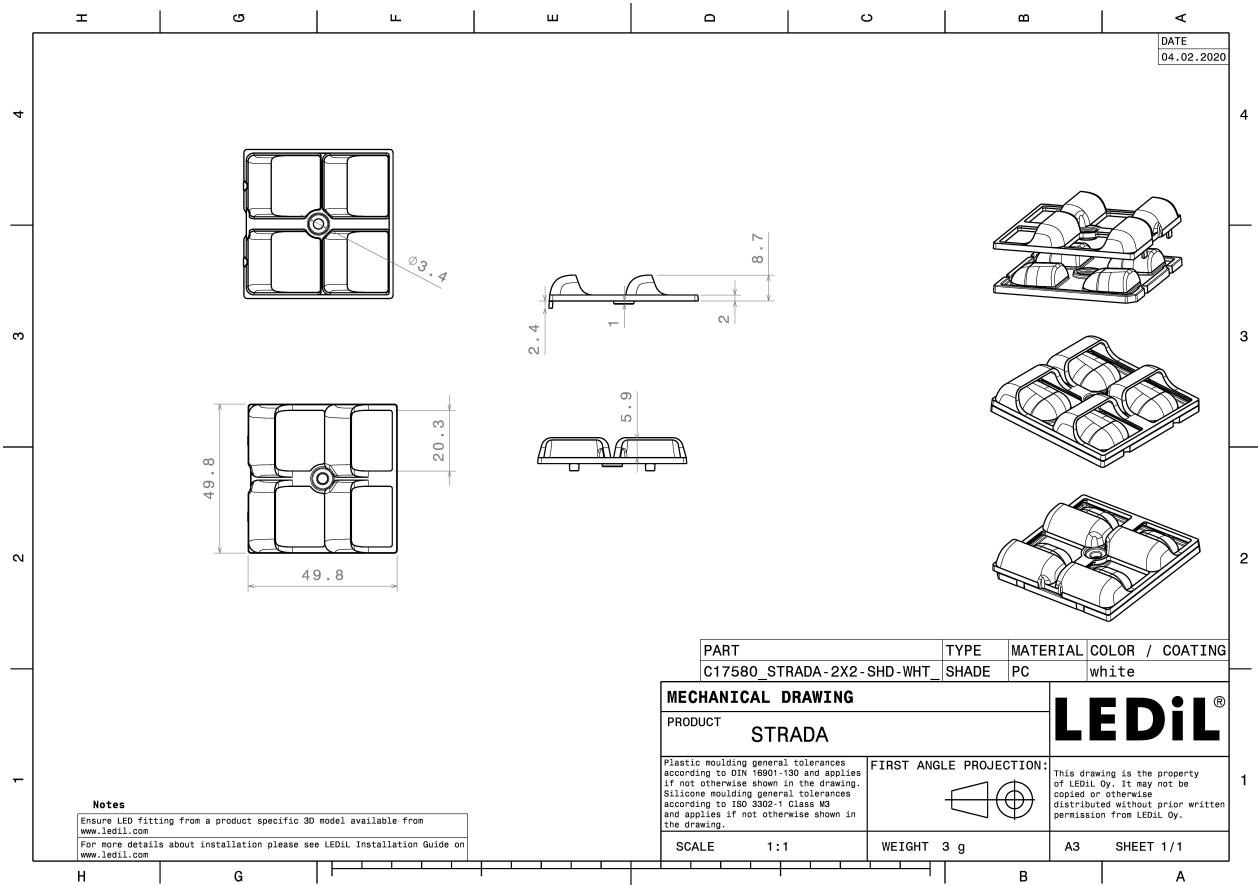

STRADA-2X2-SHD-WHT

White shade for additional backlight control.

TECHNICAL SPECIFICATIONS:

Dimensions	49.9 mm
Height	11.1 mm
Fastening	screw
ROHS compliant	yes ⓘ

MATERIAL SPECIFICATIONS:

Component	Type
STRADA-2X2-SHD-WHT	Accessory

Material	Colour	Finish
PC	white	

ORDERING INFORMATION:

Component	Qty in box	MOQ	MPQ	Box weight (kg)
C17580_STRADA-2X2-SHD-WHT » Box size: 310 x 215 x 175 mm	480	160	20	1.9

GENERAL INFORMATION:

NOTE: The typical beam angle will be changed by different color, chip size and chip position tolerance. The typical total beam angle is the full angle measured where the luminous intensity is half of the peak value.