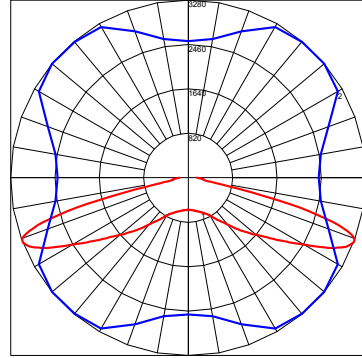

✓ DesignLights Consortium® Qualified

Parkade Light C0820-XX-P Series

illumination diagrams

Type:	V
Model:	80W
Lens Type:	N18
Color Temperature:	4000K
Lumens:	7872

dimensions

Model	A
C0820-PK-50W	17.0"
C0820-PK-80W	18.7"