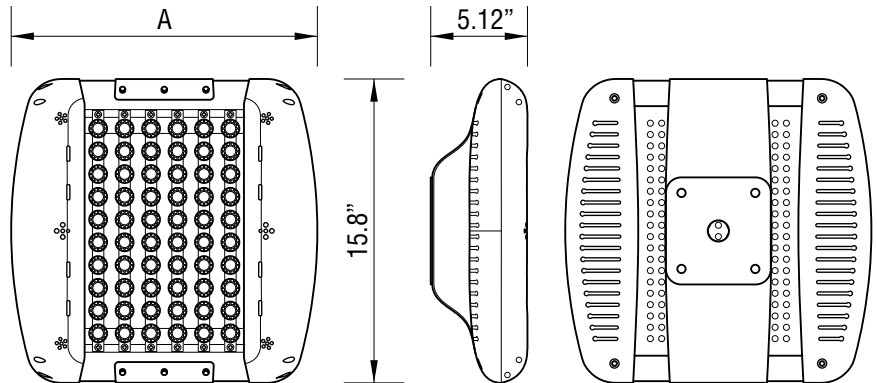

applications

- Parking Structures
- Stairwells
- Low-Bays
- Canopies

ordering information C0820-XX-P Series

Example: C0820 - PK - 50W - 50K - N18 - 6BRNU

1. Model	2. Type	3. Wattage	4. CCT	5. Lens	6. Current	7. Finish	8. Options	9. Voltage	LED vs. Typical HID
✓ C0820	✓ PK - Parkade Light	✓ 50W - 5,000 Lumens ✓ 80W - 8,000 Lumens	50K - 5000K	N18 - Type V (Square)	6 - 600mA	W - White BR - Bronze	N - None M - Motion Sensor D - 0-10V Dimming 2L - Step Dimming	U - 120-277V V - 347-480V	50W 80W 150-175W +175W

✓ DesignLights Consortium® Qualified

Parkade Light C0820-XX-P Series

illumination diagrams

Type:	V
Model:	80W
Lens Type:	N18
Color Temperature:	4000K
Lumens:	7872

dimensions

Model	A
C0820-PK-50W	17.0"
C0820-PK-80W	18.7"