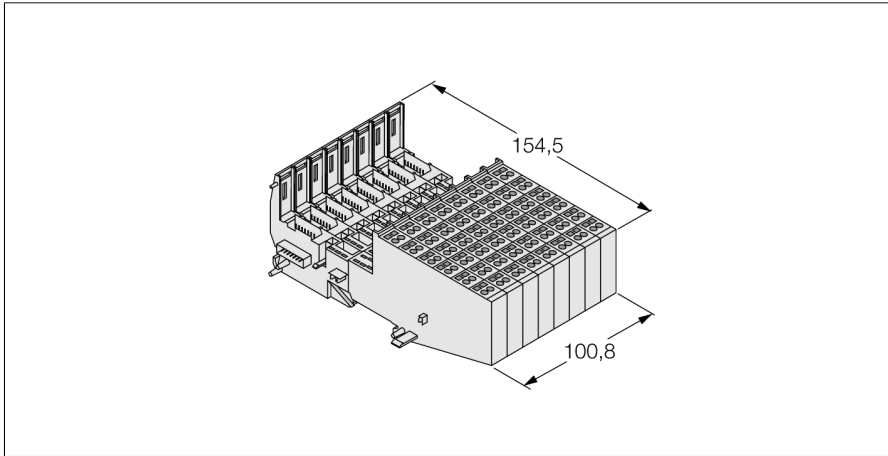

BL20 base module
tension spring connection technology
BL20-B6T-SBCSBC

- Passive connection components for sensors and actuators
- Quick replacement of electronics in wired state
- Mechanical coding prevents plugging of wrong electronic module
- Protection class IP20
- Tension spring connection
- Block design
- Access to C rail

Type	BL20-B6T-SBCSBC
Ident-No.	6827218
Ident-No (TUSA)	M6827218
<hr/>	
Protection class	IP20