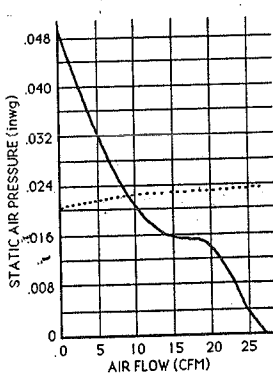

Electrical and Mechanical Characteristics

Model	Air Flow (CFM)	Voltage (V)		Current* (mA)	Power* (W)	NPEL (Bels)	Struts	Bearing	Op. Temp. (°C)		Weight	
		Nom.	Range						Min.	Max.	(oz.)	(g)
M33416-16	28	12	10.2-13.8	110	1.32	3.7	Disch	Ball	-10	+70	3.4	95
M33417-16	28	24	20.4-27.6	90	2.16	3.7	Disch	Ball	-10	+70	3.4	95
M33418-16	35	12	10.2-13.8	160	1.92	4.4	Disch	Ball	-10	+70	3.4	95
M33419-16	35	24	20.4-27.6	110	2.64	4.4	Disch	Ball	-10	+70	3.4	95
M33420-16	42	12	10.2-13.8	210	2.52	4.8	Disch	Ball	-10	+70	3.4	95
M33421-24	42	24	20.4-27.6	140	3.12	4.8	Disch	Ball	-10	+70	3.4	95

* At nominal voltage against zero static pressure. NPEL = Noise Power Emission Level.

M33416
M33417