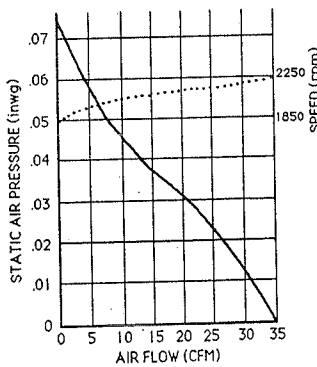

M33418
M33419