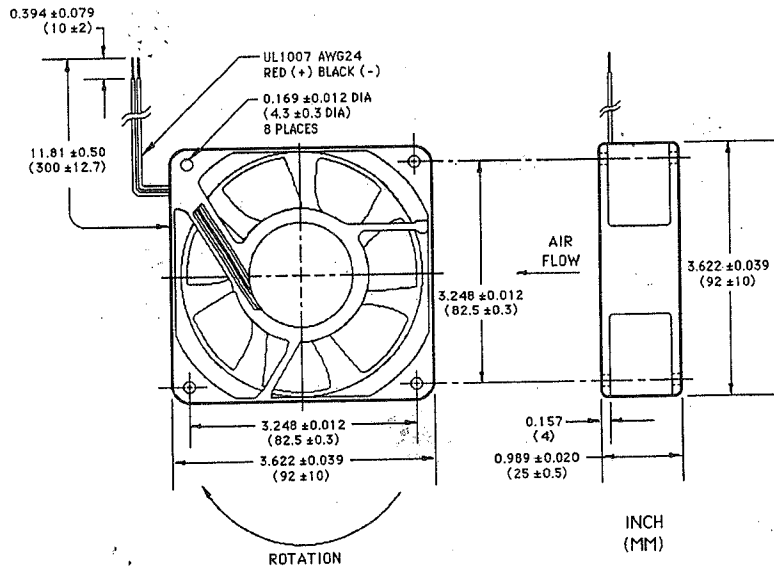

# TA350DC

TA350DC is a series of brushless dc fans that quietly delivers up to 62 CFM from advanced aerodynamic impellers and 3.62-inch (92mm) thermoplastic frames. The fans are available with a thermal sensor for

## Electrical and Mechanical Characteristics

Model	Air Flow (CFM)	Voltage (V)		Current* (mA)	Power* (W)	NPEL (Bels)	Struts	Bearing	Op. Temp. (°C)		Weight	
		Nom.	Range						Min.	Max.	(oz.)	(g)
M33416-16	28	12	10.2-13.8	110	1.32	3.7	Disch	Ball	-10	+70	3.4	95
M33417-16	28	24	20.4-27.6	90	2.16	3.7	Disch	Ball	-10	+70	3.4	95
M33418-16	35	12	10.2-13.8	160	1.92	4.4	Disch	Ball	-10	+70	3.4	95
M33419-16	35	24	20.4-27.6	110	2.64	4.4	Disch	Ball	-10	+70	3.4	95
M33420-16	42	12	10.2-13.8	210	2.52	4.8	Disch	Ball	-10	+70	3.4	95
M33421-24	42	24	20.4-27.6	140	3.12	4.8	Disch	Ball	-10	+70	3.4	95

New-New Old Stock  
1" Height, 3 5/8" Width  
.4 Lbs

Product Description More details