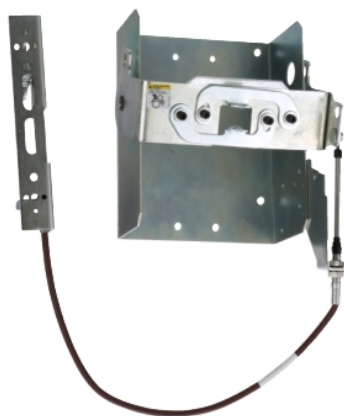

9422CSJ50

OPERATING MECHANISM CABLE MECHANISM NEMA

Product availability: Stock - Normally stocked in distribution facility

Main

Range	9422C
Product	Single Cable Operating Mechanism

Complementary

Circuit Breaker Type	MG-NSJ 3 PowerPact D 3
Included	Ordered separately
Number of Cables	1
Cable Length	60 in

Ordering and shipping details

Category	21732 - 9422
Discount Schedule	CP1
GTIN	00785901120698
Package weight(Lbs)	4.50 kg (9.92 lb(US))
Returnability	Yes
Country of origin	MX

Offer Sustainability

California proposition 65	WARNING: This product can expose you to chemicals including: Lead and lead compounds which is known to the State of California to cause Carcinogen & Reproductive harm. For more information go to www.p65warnings.ca.gov
REACH Regulation	REACH Declaration
REACH free of SVHC	Yes
EU RoHS Directive	Compliant EU RoHS Declaration
Toxic heavy metal free	Yes
Mercury free	Yes
RoHS exemption information	Yes
China RoHS Regulation	China RoHS Declaration