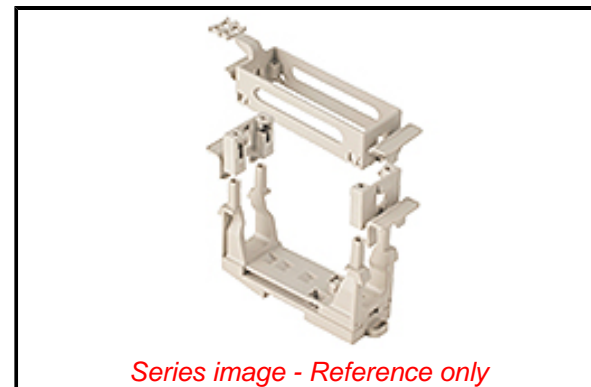

PLEASE CHECK WWW.MOLEX.COM FOR LATEST PART INFORMATION

Part Number: [0936050042](#)
Status: **Active**
Overview: [GWconnect Heavy Duty Connectors (HDC)](#)
Description: [GWconnect DIN Rail Support Kit, for 16B «77x27» Inserts, Grey, Bag](#)

Documents:
[RoHS Certificate of Compliance (PDF)](#)

General

Product Family	Industrial Connectors / Enclosures
Series	93605
Accessory Type	DIN Rail Mounting Kit
Color - Cable Jacket	N/A
Comments	Complete kit, top and base support included.
Component Size	16B «77X27»
Overview	GWconnect Heavy Duty Connectors (HDC)
Product Category	Accessories
Product Name	GWconnect
UPC	887191890647

Physical

Color - Resin	Grey RAL 7044
Material - DIN Rail	Polycarbonate
Net Weight	50.000/g
Packaging Type	Bag

Material Info

Engineering Number	7016.7009.0

Series image - Reference only

EU ELV

Not Relevant

EU RoHS

Compliant

REACH SVHC

Not Reviewed

Halogen-Free

Status

Not Reviewed

For more information, please visit [Contact US](#)

China ROHS

ELV

RoHS Phthalates

China RoHS

Green Image

Not Relevant

Not Contained

Search Parts in this Series

[93605 Series](#)

Use With

Size 16B «77x27» Inserts