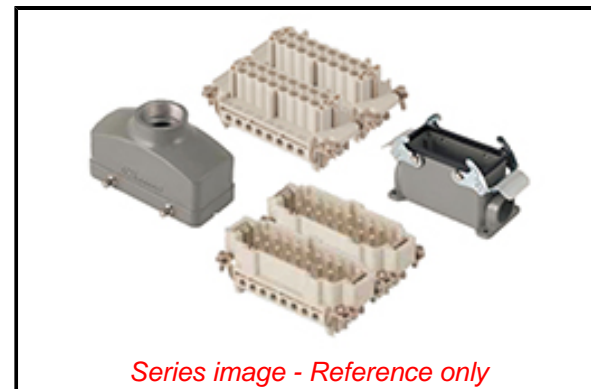

PLEASE CHECK WWW.MOLEX.COM FOR LATEST PART INFORMATION

Part Number: [0936030079](#)
Status: **Active**
Overview: [GWconnect Heavy Duty Connectors (HDC)](#)
Description: [GWconnect Connector Kit, 16 Pole, Series S-E Female-Male Inserts, M25 Die-cast Aluminum Hood-Top Entry, Surface Mount Housing-Vertical, 2 Lever, Size 16B «77x27», Grey](#)

Documents:

[RoHS Certificate of Compliance (PDF)](#)

Kit components

Kit Components [936012824](#) M25 Hood, [936010273](#) Male Insert, [936010263](#) Female Insert, [936012561](#) SMT Vertical Housing

General

Product Family Industrial Connectors / Enclosures
Series [93603](#)
Color - Cable Jacket N/A
Component Size 16B «77X27»
Component Type Connector Kit - Female+Male
Insert Series S-E
Overview [GWconnect Heavy Duty Connectors (HDC)](#)
Product Category Heavy Duty Connectors
Product Name GWconnect
UPC 887191864839

Physical

Lock to Mating Part Yes
Mounting Style Surface Mount
Net Weight 430.000/g
Packaging Type Bag
Thread Size M25
Thread Type (M) Metric

Electrical

Current - Maximum per Contact 16.0A
Voltage - Maximum 500V

Material Info

Engineering Number 7916.7766.0

EU ELV

Not Relevant

EU RoHS

Compliant with Exemption 6(c)

REACH SVHC

Contained Per - ED/71/2019 (16 July 2019)

Lead

Halogen-Free

Status

Not Reviewed

For more information, please visit [Contact US](#)

China ROHS

ELV

RoHS Phthalates

China RoHS

50 Image

Not Relevant

Not Contained

Search Parts in this Series

[93603](#) Series