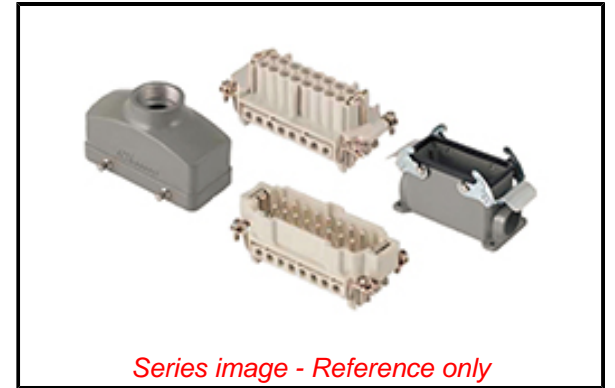

PLEASE CHECK WWW.MOLEX.COM FOR LATEST PART INFORMATION

Part Number: [0936030063](#)
Status: **Active**
Overview: [GWconnect Heavy Duty Connectors (HDC)](#)
Description: [GWconnect Connector Kit, 10 Pole, Series S-E Female-Male Inserts, M20 Die-cast Aluminum Hood-Top Entry, Surface Mount Housing-Vertical, 2 Lever, Size 10B «57x27», Grey](#)

Documents:

[RoHS Certificate of Compliance (PDF)](#)

Kit components

Kit Components [936011746](#) M20 Hood, [936010238](#) Male Insert, [936010231](#) Female Insert, [936011559](#) SMT Vertical Housing

General

Product Family Industrial Connectors / Enclosures
Series [93603](#)
Component Size 10B «57X27»
Component Type Connector Kit - Female+Male
Insert Series S-E
Overview [GWconnect Heavy Duty Connectors (HDC)](#)
Product Category Heavy Duty Connectors
Product Name GWconnect
UPC 887191863610

Physical

Lock to Mating Part Yes
Mounting Style Surface Mount
Net Weight 506.000/g
Packaging Type Bag
Thread Size M20
Thread Type (M) Metric

Electrical

Current - Maximum per Contact 16.0A
Voltage - Maximum 500V

Material Info

Engineering Number 7910.7765.0

Series image - Reference only

EU ELV

Not Relevant

EU RoHS

Not Reviewed

REACH SVHC

Not Contained Per - ED/71/2019 (16 July 2019)

Halogen-Free

Status

Not Reviewed

For more information, please visit [Contact US](#)

China ROHS

ELV

RoHS Phthalates

China RoHS

50 Image

Not Relevant

Not Contained

Search Parts in this Series

[93603](#) Series