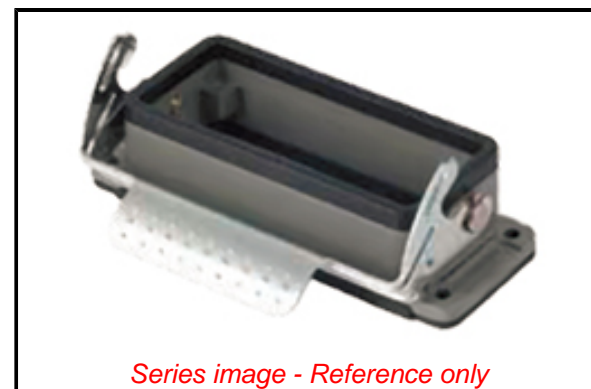

PLEASE CHECK WWW.MOLEX.COM FOR LATEST PART INFORMATION

Part Number: [0936014365](#)
Status: **Active**
Overview: GWconnect Heavy Duty Connectors (HDC)
Description: GWconnect STD - Standard, Single Lever Bulkhead Mount Housing, Die-cast Aluminum, with 1 Lever, with Gasket, Size 32B «77x62», Grey

Documents:

[Drawing (PDF)](#) [RoHS Certificate of Compliance (PDF)](#)

Agency Certification

CSA 256883
UL E249674

General

Product Family Industrial Connectors / Enclosures
Series [93601](#)
Component Size 32B «77X62»
Component Type Single Lever Bulkhead Housing
IP Rating IP66
Overview [GWconnect Heavy Duty Connectors (HDC)](#)
Product Category Heavy Duty Connectors
Product Name GWconnect
Standard ANSI/UL 50, ANSI/UL 50 E, CSA C22.2 No.94-1-2, EN 61984
Type STD
UPC 887191894614

Physical

Housing Coating Polyester Powder
Housing Color Grey RAL 7037
Lock to Mating Part Yes
Material - Gasket NBR
Material - Housing Die-cast Aluminum
Material - Lever Galvanized Steel
Mounting Style Bulkhead
Net Weight 230.000/g
Number of Levers 1
Packaging Type Bag
Thread Size N/A
Thread Type N/A

Electrical

Voltage - Maximum 500V

Material Info

Engineering Number 7832.6409.0

Reference - Drawing Numbers

Sales Drawing 936014365-000

Series image - Reference only

EU ELV

Not Relevant

EU RoHS

Compliant

REACH SVHC

Not Contained Per - ED/71/2019 (16 July 2019)

Halogen-Free

Status

Not Reviewed

For more information, please visit [Contact US](#)

China ROHS

ELV

RoHS Phthalates

China RoHS

Green Image

Not Relevant

Not Contained

Search Parts in this Series

[93601 Series](#)

Use With

Size 32B «77x62» S-D, S-DD, S-E, S-EE, S-EP, S-ES, S-HSB, S-ESHV, S-K, S-M, and S-EHV Inserts