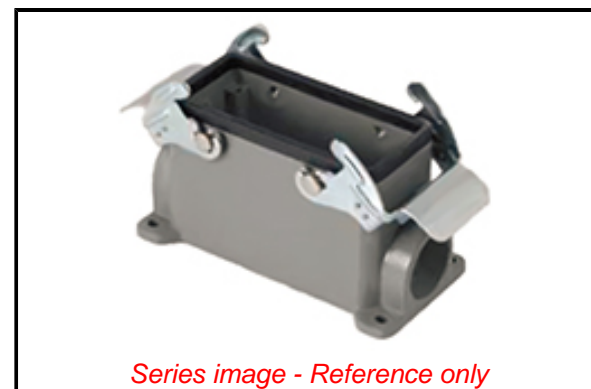

PLEASE CHECK WWW.MOLEX.COM FOR LATEST PART INFORMATION

Part Number: [0936014337](#)
Status: **Active**
Overview: GWconnect Heavy Duty Connectors (HDC)
Description: GWconnect STD - Standard, Double Lever Surface Mount Housing, Die-cast Aluminum, with 2 Levers, with Gasket, Size 32B «77x62», Pg29 Thread, Grey

Documents:

[RoHS Certificate of Compliance (PDF)](#)

Agency Certification

CSA 256883
UL E249674

General

Product Family Industrial Connectors / Enclosures
Series [93601](#)
Component Size 32B «77X62»
Component Type Double Lever SMT Housing
IP Rating IP66
Overview [GWconnect Heavy Duty Connectors (HDC)](#)
Product Category Heavy Duty Connectors
Product Name GWconnect
Standard ANSI/UL 50, ANSI/UL 50 E, CSA C22.2 No.94-1-2, EN 61984
Type STD
UPC 887191894331

Physical

Housing Coating Polyester Powder
Housing Color Grey RAL 7037
Lock to Mating Part Yes
Material - Gasket NBR
Material - Housing Die-cast Aluminum
Material - Lever Galvanized Steel
Mounting Style Surface Mount
Net Weight 782.000/g
Number of Levers 2
Packaging Type Bag
Thread Size Pg29
Thread Type (Pg)

Electrical

Voltage - Maximum 500V

Material Info

Engineering Number 7832.6338.0

Series image - Reference only

EU ELV

Not Relevant

EU RoHS

Compliant

REACH SVHC

Not Contained Per - ED/71/2019 (16 July 2019)

Halogen-Free

Status

Not Reviewed

For more information, please visit [Contact US](#)

China ROHS

ELV

RoHS Phthalates

China RoHS

Green Image

Not Relevant

Not Contained

Search Parts in this Series

[93601 Series](#)

Use With

Size 32B «77x62» S-D, S-DD, S-E, S-EE, S-EP, S-ES, S-HSB, S-ESHV, S-K, S-M, and S-EHV Inserts