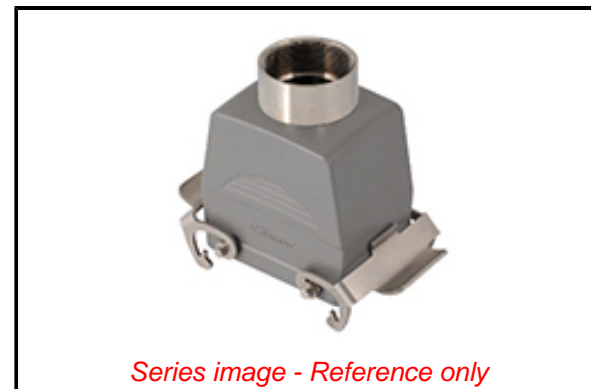

PLEASE CHECK WWW.MOLEX.COM FOR LATEST PART INFORMATION

Part Number: [0936014187](#)
Status: **Active**
Overview: GWconnect Heavy Duty Connectors (HDC)
Description: GWconnect STD - Standard, Double Lever Hood, Die-cast Aluminum, with 2 Levers, Top Entry, Size 32A «66x40», Extended Pg29 Threaded Fitting, High Construction, Grey

Documents:

[RoHS Certificate of Compliance (PDF)](#)

Agency Certification

CSA 256883
UL E249674

General

Product Family Industrial Connectors / Enclosures
Series [93601](#)
Component Size 32A «66x40»
Component Type Double Lever Hood
IP Rating IP66
Overview [GWconnect Heavy Duty Connectors (HDC)](#)
Product Category Heavy Duty Connectors
Product Name GWconnect
Standard ANSI/UL 50, ANSI/UL 50 E, CSA C22.2 No.94-1-2, EN 61984
Type STD
UPC 887191886510

Physical

Entry Location Top
Hood Coating Polyester Powder
Hood Color GREY RAL 7037
Lock to Mating Part Yes
Material - Hood Die-cast Aluminum
Material - Lever Stainless Steel
Net Weight 365.000/g
Number of Levers 2
Packaging Type Bag
Thread Size Pg29
Thread Type (Pg)

Electrical

Voltage - Maximum 500V

Material Info

Engineering Number 7832.4659.0

EU ELV

Not Reviewed

EU RoHS

Not Reviewed

REACH SVHC

Not Reviewed

Halogen-Free

Status

Not Reviewed

For more information, please visit [Contact US](#)

China ROHS Not Reviewed

ELV Not Reviewed

RoHS Phthalates Not Reviewed

China RoHS

Search Parts in this Series

[93601 Series](#)

Use With

Size 32A «66x40» S-A and S-D Inserts