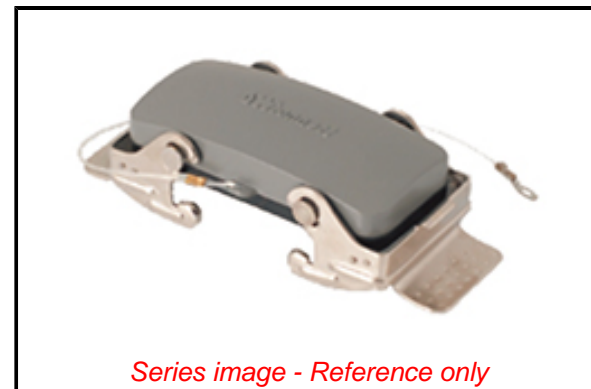

PLEASE CHECK WWW.MOLEX.COM FOR LATEST PART INFORMATION

Part Number: [0936013844](#)
Status: **Active**
Overview: [GWconnect Heavy Duty Connectors (HDC)](#)
Description: GWconnect STD - Standard, Cover, Die-cast Aluminum, with 2 Levers, with Gasket, with Gasket, Size 24B «104x27», Grey

Documents:

[RoHS Certificate of Compliance (PDF)](#)

Agency Certification

CSA 256883
UL E249674

General

Product Family Industrial Connectors / Enclosures
Series [93601](#)
Comments With nylon wire tether line.
Component Size 24B «104X27»
Component Type Cover
IP Rating IP66
Overview [GWconnect Heavy Duty Connectors (HDC)](#)
Product Category Heavy Duty Connectors
Product Name GWconnect
Standard ANSI/UL 50, ANSI/UL 50 E, CSA C22.2 No.94-1-2, EN 61984
Type STD
UPC 887191865379

Physical

Cover Coating Polyester Powder
Cover Color Grey RAL 7037
Lock to Mating Part Yes
Material - Cover Die-cast Aluminum
Material - Gasket NBR
Material - Lever Galvanized Steel
Net Weight 136.000/g
Number of Levers 2
Packaging Type Bag
Thread Size N/A
Thread Type N/A

Electrical

Voltage - Maximum 500V

Material Info

Engineering Number 7824.6811.0

Series image - Reference only

EU ELV

Not Relevant

EU RoHS

Compliant

REACH SVHC

Not Contained Per - ED/71/2019 (16 July 2019)

Halogen-Free

Status

Not Reviewed

For more information, please visit [Contact US](#)

China ROHS

ELV

RoHS Phthalates

China RoHS

Green Image

Not Relevant

Not Contained

Search Parts in this Series

[93601 Series](#)

Use With

Size 24B «104x27» Housings with 4 Pegs