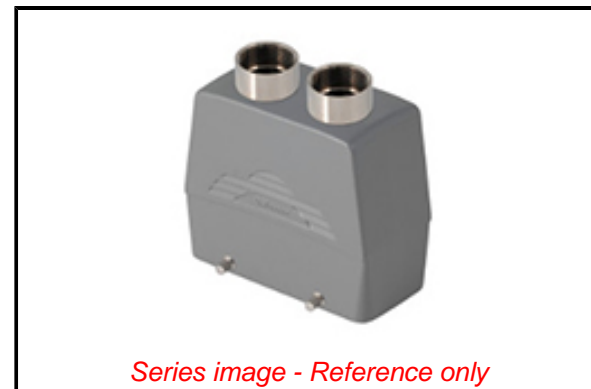

PLEASE CHECK WWW.MOLEX.COM FOR LATEST PART INFORMATION

Part Number: [0936013795](#)
Status: **Active**
Overview: GWconnect Heavy Duty Connectors (HDC)
Description: GWconnect STD-HV - Standard-High Voltage, Double Lever Hood, Die-cast Aluminum, with 4 Pegs, Double Top Entry, Size 24B «104x27», M32x2 Extended Threaded Fitting, Grey, High Construction

Documents:

[RoHS Certificate of Compliance (PDF)](#)

Agency Certification

CSA 256883
UL E249674

General

Product Family Industrial Connectors / Enclosures
Series [93601](#)
Component Size 24B «104X27»
Component Type Double Lever Hood
IP Rating IP66
Overview [GWconnect Heavy Duty Connectors (HDC)](#)
Product Category Heavy Duty Connectors
Product Name GWconnect
Standard ANSI/UL 50, ANSI/UL 50 E, CSA C22.2 No.94-1-2, EN 61984
Type STD-HV
UPC 887191861906

Physical

Entry Location Top
Hood Coating Polyester Powder
Hood Color GREY RAL 7037
Lock to Mating Part Yes
Material - Hood Die-cast Aluminum
Material - Peg Stainless Steel
Net Weight 412.000/g
Number of Pegs 4
Packaging Type Bag
Thread Size M32x2
Thread Type (M) Metric

Electrical

Voltage - Maximum 830V

Material Info

Engineering Number 7824.6625.2

Series image - Reference only

EU ELV

Not Reviewed

EU RoHS

Not Reviewed

REACH SVHC

Not Reviewed

Halogen-Free

Status

Not Reviewed

For more information, please visit [Contact US](#)

China ROHS

Not Reviewed

ELV

Not Reviewed

RoHS Phthalates

Not Reviewed

Search Parts in this Series

[93601 Series](#)

Use With

Size 24B «104x27» , S-EHV Inserts with Screw Terminals and S-HSB Inserts