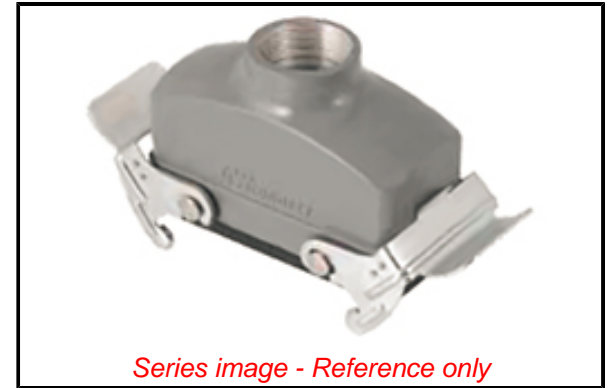

PLEASE CHECK WWW.MOLEX.COM FOR LATEST PART INFORMATION

Part Number: [0936013783](#)
Status: **Active**
Overview: GWconnect Heavy Duty Connectors (HDC)
Description: GWconnect STD - Standard, Double Lever Coupler, Die-cast Aluminum, with 2 Levers, Top Entry, with Gasket, Size 24B «104x27», Extended M32 Thread, Grey

Documents:

[RoHS Certificate of Compliance (PDF)](#)

Agency Certification

CSA 256883
UL E249674

General

Product Family Industrial Connectors / Enclosures
Series [93601](#)
Component Size 24B «104X27»
Component Type Double Lever Coupler
IP Rating IP66
Overview [GWconnect Heavy Duty Connectors (HDC)](#)
Product Category Heavy Duty Connectors
Product Name GWconnect
Standard ANSI/UL 50, ANSI/UL 50 E, CSA C22.2 No.94-1-2, EN 61984
Type STD
UPC 887191861166

Physical

Entry Location Top
Hood Coating Polyester Powder
Hood Color GREY RAL 7037
Lock to Mating Part Yes
Material - Gasket NBR
Material - Hood Die-cast Aluminum
Material - Lever Galvanized Steel
Net Weight 271.000/g
Number of Levers 2
Packaging Type Bag
Thread Size M32
Thread Type (M) Metric

Electrical

Voltage - Maximum 500V

Material Info

Engineering Number 7824.6588.0

EU ELV

Not Relevant

EU RoHS

Not Reviewed

REACH SVHC

Not Reviewed

Halogen-Free

Status

Not Reviewed

For more information, please visit [Contact US](#)

China ROHS

Not Reviewed

ELV

Not Relevant

RoHS Phthalates

Not Reviewed

Search Parts in this Series

[93601 Series](#)

Use With

Size 24B «104x27» S-D, S-DD, S-E, S-EE, S-EP, S-ES, S-HSB, S-ESHV, S-K, S-M, and S-EHV Inserts