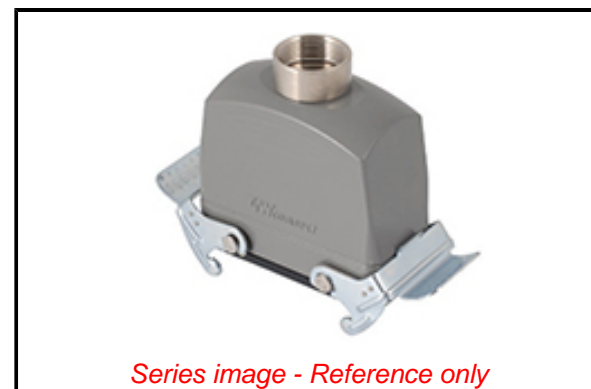

PLEASE CHECK WWW.MOLEX.COM FOR LATEST PART INFORMATION

Part Number: [0936013585](#)
Status: **Active**
Overview: GWconnect Heavy Duty Connectors (HDC)
Description: GWconnect STD - Standard, Double Lever Hood, Die-cast Aluminum, with 2 Levers, Top Entry, with Gasket, Size 24B «104x27», Extended Pg29 Threaded Fitting, Grey, High Construction

Documents:

[RoHS Certificate of Compliance (PDF)](#)

Agency Certification

CSA 256883
UL E249674

General

Product Family Industrial Connectors / Enclosures
Series [93601](#)
Component Size 24B «104X27»
Component Type Double Lever Hood
IP Rating IP66
Overview [GWconnect Heavy Duty Connectors (HDC)](#)
Product Category Heavy Duty Connectors
Product Name GWconnect
Standard ANSI/UL 50, ANSI/UL 50 E, CSA C22.2 No.94-1-2, EN 61984
Type STD
UPC 887191847191

Physical

Entry Location Top
Hood Coating Polyester Powder
Hood Color GREY RAL 7037
Lock to Mating Part Yes
Material - Gasket NBR
Material - Hood Die-cast Aluminum
Material - Lever Galvanized Steel
Net Weight 423.000/g
Number of Levers 2
Packaging Type Bag
Thread Size Pg29
Thread Type (Pg)

Electrical

Voltage - Maximum 500V

Material Info

Engineering Number 7824.6438.0

EU ELV

Not Relevant

EU RoHS

Not Reviewed

REACH SVHC

Not Reviewed

Halogen-Free

Status

Not Reviewed

For more information, please visit [Contact US](#)

China ROHS

Not Reviewed

ELV

Not Relevant

RoHS Phthalates

Not Reviewed

Search Parts in this Series

[93601 Series](#)

Use With

Size 24B «104x27» S-D, S-DD, S-E, S-EE, S-EP, S-ES, S-HSB, S-ESHV, S-K, S-M, and S-EHV Inserts