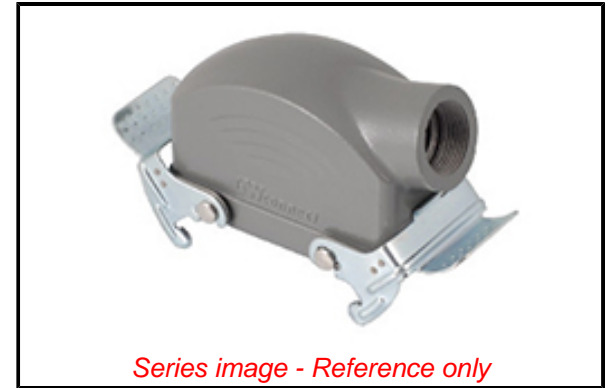

PLEASE CHECK WWW.MOLEX.COM FOR LATEST PART INFORMATION

Part Number: [0936013294](#)
Status: **Active**
Overview: GWconnect Heavy Duty Connectors (HDC)
Description: GWconnect STD - Standard, Double Lever Hood, Die-cast Aluminum, with 2 Levers, Side Entry, Size 24B «104x27», Extended Pg21 Thread, Grey

Documents:

[RoHS Certificate of Compliance (PDF)](#)

Agency Certification

CSA 256883
UL E249674

General

Product Family Industrial Connectors / Enclosures
Series [93601](#)
Color - Cable Jacket N/A
Component Size 24B «104X27»
Component Type Double Lever Hood
IP Rating IP66
Overview [GWconnect Heavy Duty Connectors (HDC)](#)
Product Category Heavy Duty Connectors
Product Name GWconnect
Standard ANSI/UL 50, ANSI/UL 50 E, CSA C22.2 No.94-1-2, EN 61984
Type STD
UPC 887191882352

Physical

Entry Location Side
Hood Coating Polyester Powder
Hood Color GREY RAL 7037
Lock to Mating Part Yes
Material - Hood Die-cast Aluminum
Material - Lever Galvanized Steel
Net Weight 268.000/g
Number of Levers 2
Packaging Type Bag
Thread Size Pg21
Thread Type (Pg)

Electrical

Voltage - Maximum 500V

Material Info

Engineering Number 7824.5098.0

Series image - Reference only

EU ELV

Not Relevant

EU RoHS

Compliant

REACH SVHC

Not Reviewed

Halogen-Free

Status

Not Reviewed

For more information, please visit [Contact US](#)

China ROHS

ELV

RoHS Phthalates

China RoHS

Green Image

Not Relevant

Not Contained

Search Parts in this Series

[93601 Series](#)

Use With

Size 24B «104x27» S-D, S-DD, S-E, S-EE, S-EP, S-ES, S-HSB, S-ESHV, S-K, S-M, and S-EHV Inserts