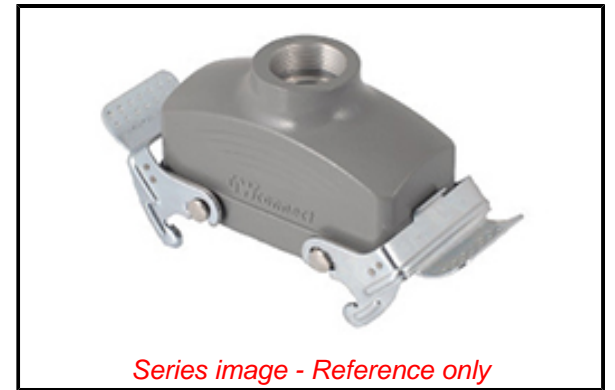

PLEASE CHECK WWW.MOLEX.COM FOR LATEST PART INFORMATION

Part Number: [0936013246](#)
Status: **Active**
Overview: GWconnect Heavy Duty Connectors (HDC)
Description: GWconnect STD - Standard, Double Lever Hood, Die-cast Aluminum, with 2 Levers, Top Entry, Size 24B «104x27», Pg21 Extended Thread, Grey

Documents:

[RoHS Certificate of Compliance (PDF)](#)

Agency Certification

CSA 256883
UL E249674

General

Product Family Industrial Connectors / Enclosures
Series [93601](#)
Color - Cable Jacket N/A
Component Size 24B «104X27»
Component Type Double Lever Hood
IP Rating IP66
Overview [GWconnect Heavy Duty Connectors (HDC)](#)
Product Category Heavy Duty Connectors
Product Name GWconnect
Standard ANSI/UL 50, ANSI/UL 50 E, CSA C22.2 No.94-1-2, EN 61984
Type STD
UPC 887191879383

Physical

Entry Location Top
Hood Coating Polyester Powder
Hood Color GREY RAL 7037
Lock to Mating Part Yes
Material - Hood Die-cast Aluminum
Material - Lever Galvanized Steel
Net Weight 234.200/g
Number of Levers 2
Packaging Type Bag
Thread Size Pg21
Thread Type (Pg)

Electrical

Voltage - Maximum 500V

Material Info

Engineering Number 7824.5068.0

Series image - Reference only

EU ELV

Not Relevant

EU RoHS

Compliant

REACH SVHC

Not Contained Per - ED/71/2019 (16 July 2019)

Halogen-Free

Status

Not Reviewed

For more information, please visit [Contact US](#)

China ROHS

ELV

RoHS Phthalates

China RoHS

Green Image

Not Relevant

Not Contained

Search Parts in this Series

[93601 Series](#)

Use With

Size 24B «104x27» S-D, S-DD, S-E, S-EE, S-EP, S-ES, S-HSB, S-ESHV, S-K, S-M, and S-EHV Inserts