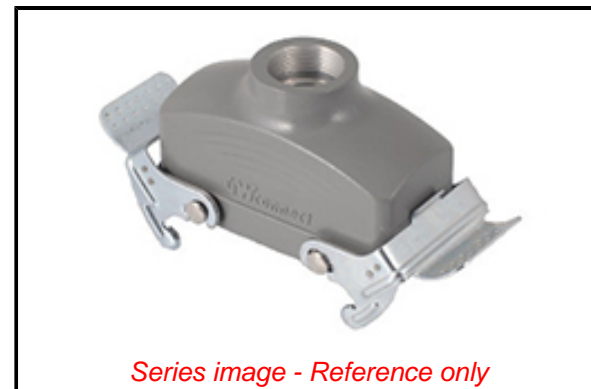

PLEASE CHECK WWW.MOLEX.COM FOR LATEST PART INFORMATION

Part Number: [0936013238](#)
Status: **Active**
Overview: GWconnect Heavy Duty Connectors (HDC)
Description: GWconnect STD - Standard, Double Lever Hood, Die-cast Aluminum, with 2 Levers, Top Entry, Size 24B «104x27», M25 Extended Thread, Grey

Documents:

[RoHS Certificate of Compliance (PDF)](#)

Agency Certification

CSA 256883
UL E249674

General

Product Family Industrial Connectors / Enclosures
Series [93601](#)
Color - Cable Jacket N/A
Component Size 24B «104X27»
Component Type Double Lever Hood
IP Rating IP66
Overview [GWconnect Heavy Duty Connectors (HDC)](#)
Product Category Heavy Duty Connectors
Product Name GWconnect
Standard ANSI/UL 50, ANSI/UL 50 E, CSA C22.2 No.94-1-2, EN 61984
Type STD
UPC 887191879116

Physical

Entry Location Top
Hood Coating Polyester Powder
Hood Color GREY RAL 7037
Lock to Mating Part Yes
Material - Hood Die-cast Aluminum
Material - Lever Galvanized Steel
Net Weight 268.000/g
Number of Levers 2
Packaging Type Bag
Thread Size M25
Thread Type (M) Metric

Electrical

Voltage - Maximum 500V

Material Info

Engineering Number 7824.5066.0

Series image - Reference only

EU ELV

Not Relevant

EU RoHS

Compliant

REACH SVHC

Not Contained Per - ED/71/2019 (16 July 2019)

Halogen-Free

Status

Not Reviewed

For more information, please visit [Contact US](#)

China ROHS

ELV

RoHS Phthalates

China RoHS

Green Image

Not Relevant

Not Contained

Search Parts in this Series

[93601 Series](#)

Use With

Size 24B «104x27» S-D, S-DD, S-E, S-EE, S-EP, S-ES, S-HSB, S-ESHV, S-K, S-M, and S-EHV Inserts