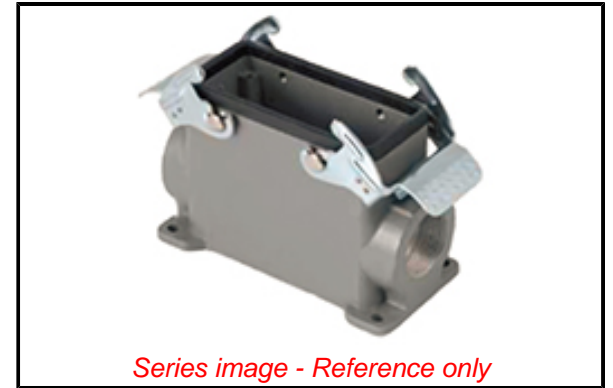

PLEASE CHECK WWW.MOLEX.COM FOR LATEST PART INFORMATION

Part Number: [0936013044](#)
Status: **Active**
Overview: GWconnect Heavy Duty Connectors (HDC)
Description: GWconnect STD - Standard, Double Lever Surface Mount Housing, Die-cast Aluminum, with 2 Levers, with Gasket, Size 16B «77x27», Pg21 Thread, High Construction, Grey

Documents:
[RoHS Certificate of Compliance (PDF)](#)

Agency Certification

CSA 256883
UL E249674

General

Product Family Industrial Connectors / Enclosures
Series [93601](#)
Component Size 16B «77X27»
Component Type Double Lever SMT Housing
IP Rating IP66
Overview [GWconnect Heavy Duty Connectors (HDC)](#)
Product Category Heavy Duty Connectors
Product Name GWconnect
Standard ANSI/UL 50, ANSI/UL 50 E, CSA C22.2 No.94-1-2, EN 61984
Type STD
UPC 887191867021

Physical

Housing Coating Polyester Powder
Housing Color Grey RAL 7037
Lock to Mating Part Yes
Material - Gasket NBR
Material - Housing Die-cast Aluminum
Material - Lever Galvanized Steel
Mounting Style Surface Mount
Net Weight 423.000/g
Number of Levers 2
Packaging Type Bag
Thread Size Pg21
Thread Type (Pg)

Electrical

Voltage - Maximum 500V

Material Info

Engineering Number 7816.7473.0

Series image - Reference only

EU ELV

Not Relevant

EU RoHS

Compliant

REACH SVHC

Not Contained Per -
ED/71/2019 (16 July
2019)

Halogen-Free

Status

Not Reviewed

For more information, please visit [Contact US](#)

China ROHS

ELV

RoHS Phthalates

China RoHS

Green Image

Not Relevant

Not Contained

Search Parts in this Series

[93601 Series](#)

Use With

Size 16B «77x27» S-D, S-DD, S-E, S-EE, S-EP, S-ES, S-HSB, S-ESHV, S-K, S-M, and S-EHV Inserts