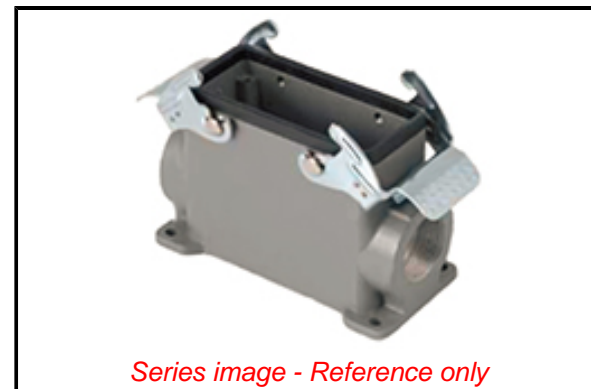

PLEASE CHECK WWW.MOLEX.COM FOR LATEST PART INFORMATION

Part Number: [0936013024](#)
Status: **Active**
Overview: GWconnect Heavy Duty Connectors (HDC)
Description: GWconnect STD - Standard, Double Lever Surface Mount Housing, Die-cast Aluminum, with 2 Levers, with Gasket, Size 16B «77x27», M32 Thread, High Construction, Grey

Documents:

[RoHS Certificate of Compliance (PDF)](#)

Agency Certification

CSA 256883
UL E249674

General

Product Family Industrial Connectors / Enclosures
Series [93601](#)
Component Size 16B «77X27»
Component Type Double Lever SMT Housing
IP Rating IP66
Overview [GWconnect Heavy Duty Connectors (HDC)](#)
Product Category Heavy Duty Connectors
Product Name GWconnect
Standard ANSI/UL 50, ANSI/UL 50 E, CSA C22.2 No.94-1-2, EN 61984
Type STD
UPC 887191865621

Physical

Housing Coating Polyester Powder
Housing Color Grey RAL 7037
Lock to Mating Part Yes
Material - Gasket NBR
Material - Housing Die-cast Aluminum
Material - Lever Galvanized Steel
Mounting Style Surface Mount
Net Weight 390.000/g
Number of Levers 2
Packaging Type Bag
Thread Size M32
Thread Type (M) Metric

Electrical

Voltage - Maximum 500V

Material Info

Engineering Number 7816.7469.0

Series image - Reference only

EU ELV

Not Relevant

EU RoHS

Compliant

REACH SVHC

Not Contained Per - ED/71/2019 (16 July 2019)

Halogen-Free

Status

Not Reviewed

For more information, please visit [Contact US](#)

China ROHS

ELV

RoHS Phthalates

China RoHS

Green Image

Not Relevant

Not Contained

Search Parts in this Series

[93601 Series](#)

Use With

Size 16B «77x27» S-D, S-DD, S-E, S-EE, S-EP, S-ES, S-HSB, S-ESHV, S-K, S-M, and S-EHV Inserts