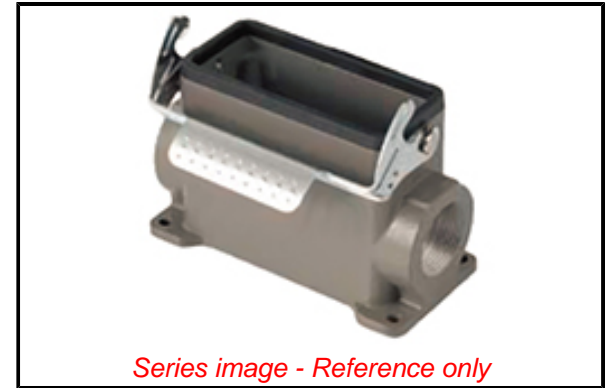

PLEASE CHECK WWW.MOLEX.COM FOR LATEST PART INFORMATION

Part Number: [0936012939](#)
Status: **Active**
Overview: GWconnect Heavy Duty Connectors (HDC)
Description: GWconnect STD - Standard, Single Lever Surface Mount Housing, Die-cast Aluminum, with 1 Lever, with Gasket, Size 16B «77x27», M40 Thread, High Construction, Grey

Documents:

[Drawing (PDF)](#) [RoHS Certificate of Compliance (PDF)](#)

Agency Certification

CSA 256883
UL E249674

General

Product Family Industrial Connectors / Enclosures
Series [93601](#)
Color - Cable Jacket N/A
Component Size 16B «77X27»
Component Type Single Lever SMT Housing
IP Rating IP66
Overview [GWconnect Heavy Duty Connectors (HDC)](#)
Product Category Heavy Duty Connectors
Product Name GWconnect
Standard ANSI/UL 50, ANSI/UL 50 E, CSA C22.2 No.94-1-2, EN 61984
Type STD
UPC 887191859712

Physical

Housing Coating Polyester Powder
Housing Color Grey RAL 7037
Lock to Mating Part Yes
Material - Gasket NBR
Material - Housing Die-cast Aluminum
Material - Lever Galvanized Steel
Mounting Style Surface Mount
Net Weight 384.000/g
Number of Levers 1
Packaging Type Bag
Thread Size M40
Thread Type (M) Metric

Electrical

Voltage - Maximum 500V

Material Info

Engineering Number 7816.7171.0

Reference - Drawing Numbers

Sales Drawing 936012933-000

Series image - Reference only

EU ELV

Not Relevant

EU RoHS

Compliant

REACH SVHC

Not Contained Per -
ED/71/2019 (16 July
2019)

Halogen-Free

Status

Not Reviewed

For more information, please visit [Contact US](#)

China ROHS

ELV

RoHS Phthalates

China RoHS

Green Image

Not Relevant

Not Contained

Search Parts in this Series

[93601 Series](#)

Use With

Size 16B «77x27» S-D, S-DD, S-E, S-EE, S-EP, S-ES, S-HSB, S-ESHV, S-K, S-M, and S-EHV Inserts