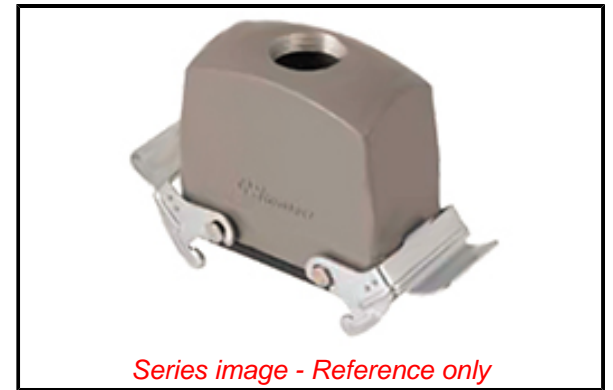

PLEASE CHECK WWW.MOLEX.COM FOR LATEST PART INFORMATION

Part Number: [0936012620](#)
Status: **Active**
Overview: GWconnect Heavy Duty Connectors (HDC)
Description: GWconnect STD - Standard, Double Lever Coupler, Die-cast Aluminum, with 2 Levers, Top Entry, with Gasket, Size 16B «77x27», Pg21 Thread, High Construction, Grey

Documents:

[RoHS Certificate of Compliance (PDF)](#)

Agency Certification

CSA 256883
UL E249674

General

Product Family Industrial Connectors / Enclosures
Series [93601](#)
Component Size 16B «77X27»
Component Type Double Lever Coupler
IP Rating IP66
Overview [GWconnect Heavy Duty Connectors (HDC)](#)
Product Category Heavy Duty Connectors
Product Name GWconnect
Standard ANSI/UL 50, ANSI/UL 50 E, CSA C22.2 No.94-1-2, EN 61984
Type STD
UPC 887191837666

Physical

Entry Location Top
Hood Coating Polyester Powder
Hood Color GREY RAL 7037
Lock to Mating Part Yes
Material - Gasket NBR
Material - Hood Die-cast Aluminum
Material - Lever Galvanized Steel
Net Weight 310.000/g
Number of Levers 2
Packaging Type Bag
Thread Size Pg21
Thread Type (Pg)

Electrical

Voltage - Maximum 500V

Material Info

Engineering Number 7816.6435.5

Series image - Reference only

EU ELV

Not Relevant

EU RoHS

Compliant

REACH SVHC

Not Contained Per - ED/71/2019 (16 July 2019)

Halogen-Free

Status

Not Reviewed

For more information, please visit [Contact US](#)

China ROHS

ELV

RoHS Phthalates

China RoHS

Green Image

Not Relevant

Not Contained

Search Parts in this Series

[93601 Series](#)

Use With

Size 16B «77x27» S-D, S-DD, S-E, S-EE, S-EP, S-ES, S-HSB, S-ESHV, S-K,S-M, and S-EHV Inserts