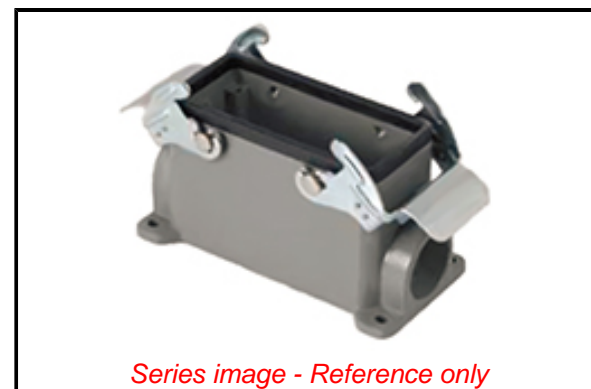

PLEASE CHECK WWW.MOLEX.COM FOR LATEST PART INFORMATION

Part Number: [0936012544](#)
Status: **Active**
Overview: GWconnect Heavy Duty Connectors (HDC)
Description: GWconnect STD - Standard, Double Lever Surface Mount Housing, Die-cast Aluminum, with 2 Levers, with Gasket, Size 16B «77x27», Pg21x2 Thread, Grey

Documents:

[RoHS Certificate of Compliance (PDF)](#)

Agency Certification

CSA 256883
UL E249674

General

Product Family Industrial Connectors / Enclosures
Series [93601](#)
Component Size 16B «77X27»
Component Type Double Lever SMT Housing
IP Rating IP66
Overview [GWconnect Heavy Duty Connectors (HDC)](#)
Product Category Heavy Duty Connectors
Product Name GWconnect
Standard ANSI/UL 50, ANSI/UL 50 E, CSA C22.2 No.94-1-2, EN 61984
Type STD
UPC 887191828602

Physical

Housing Coating Polyester Powder
Housing Color Grey RAL 7037
Lock to Mating Part Yes
Material - Gasket NBR
Material - Housing Die-cast Aluminum
Material - Lever Galvanized Steel
Mounting Style Surface Mount
Net Weight 304.800/g
Number of Levers 2
Packaging Type Bag
Thread Size Pg21x2
Thread Type (Pg)

Electrical

Voltage - Maximum 500V

Material Info

Engineering Number 7816.6325.0

Series image - Reference only

EU ELV

Not Relevant

EU RoHS

Compliant

REACH SVHC

Not Contained Per - ED/71/2019 (16 July 2019)

Halogen-Free

Status

Not Reviewed

For more information, please visit [Contact US](#)

China ROHS

ELV

RoHS Phthalates

China RoHS

Green Image

Not Relevant

Not Contained

Search Parts in this Series

[93601](#) Series

Use With

Size 16B «77x27» S-D, S-DD, S-E, S-EE, S-EP, S-ES, S-HSB, S-ESHV, S-K, S-M, and S-EHV Inserts